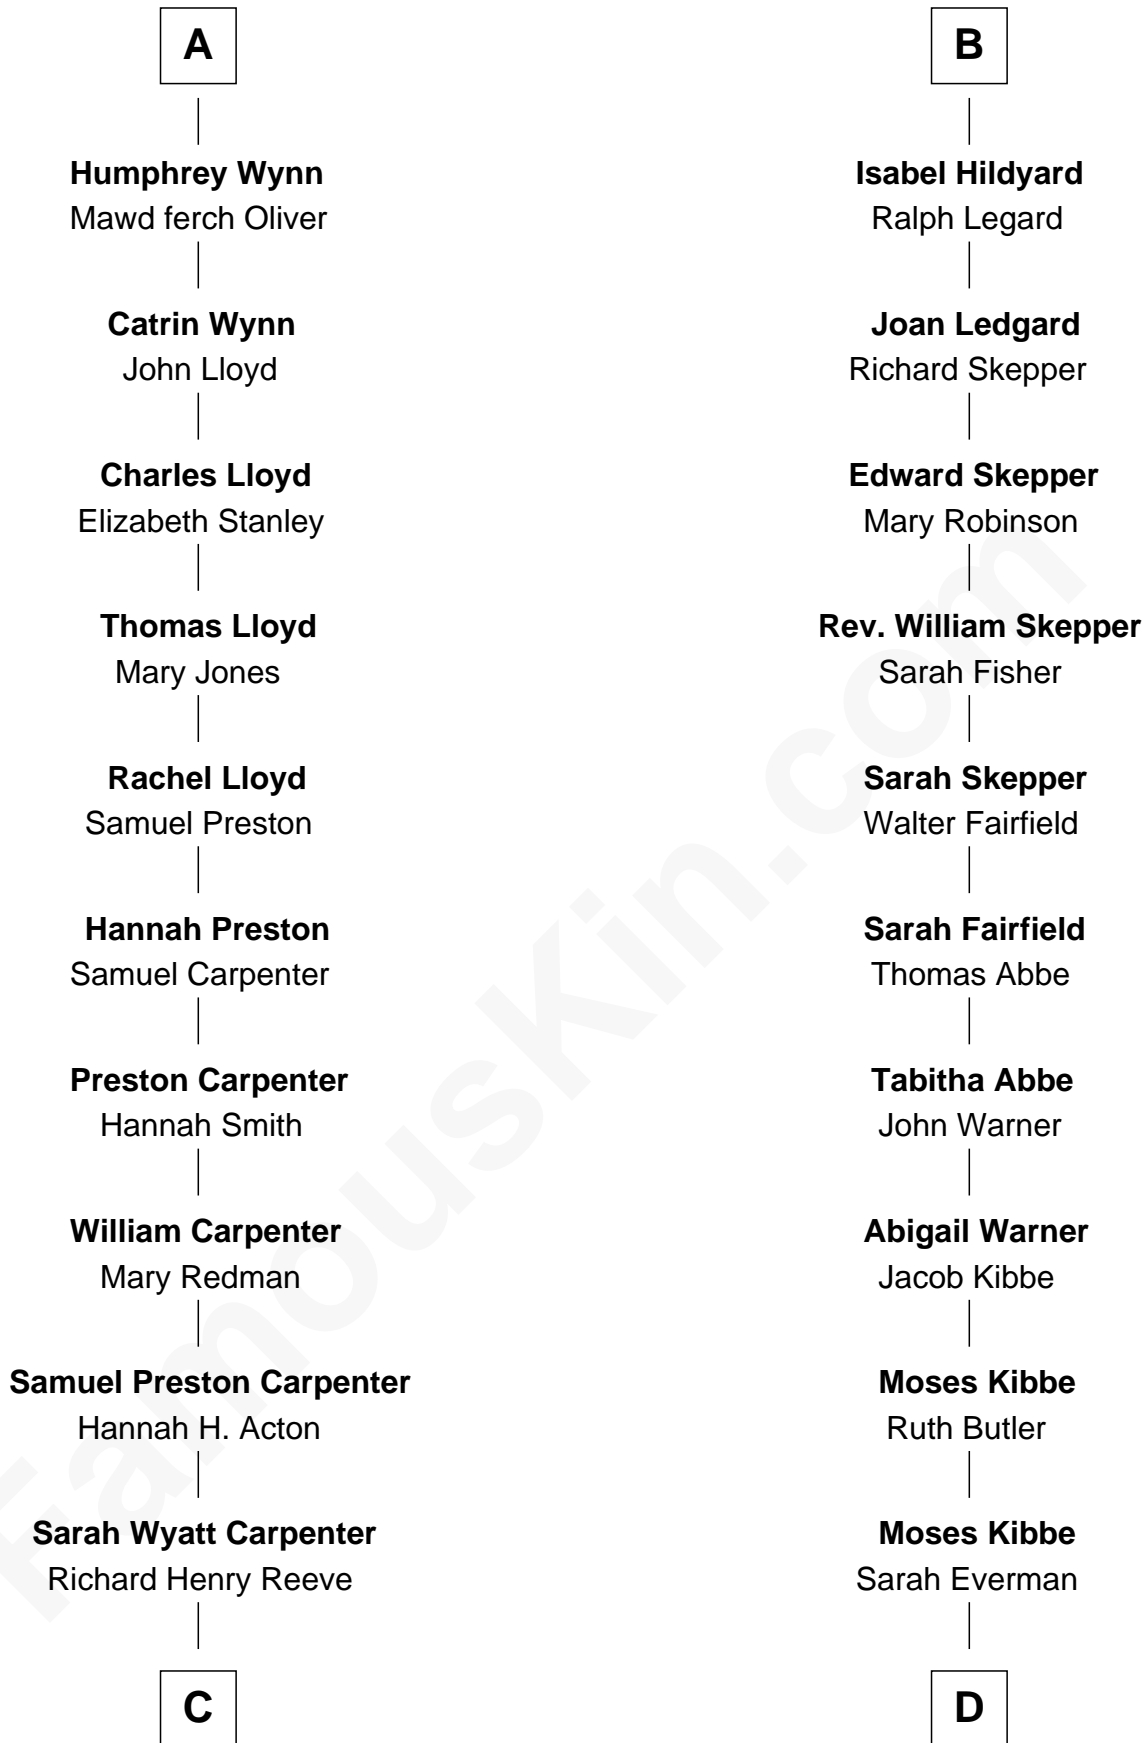

FamousKin.com Relationship Chart of

Christopher Reeve

Movie Actor

20th cousin of

Roy Rogers

Cowboy movie actor and singer

Edward III, King of England

Philippa of Hainault

C

Augustus Henry Reeve
Margaretta Willis Baldwin

Richard Henry Reeve
Anne Conrad D'Olier

Franklin D'Olier Reeve
Barbara Pitney Lamb

Christopher Reeve
Movie Actor

D

Jacintha Kibbe
William Womack

Archer Womack
Patricia Adeline Hatchett