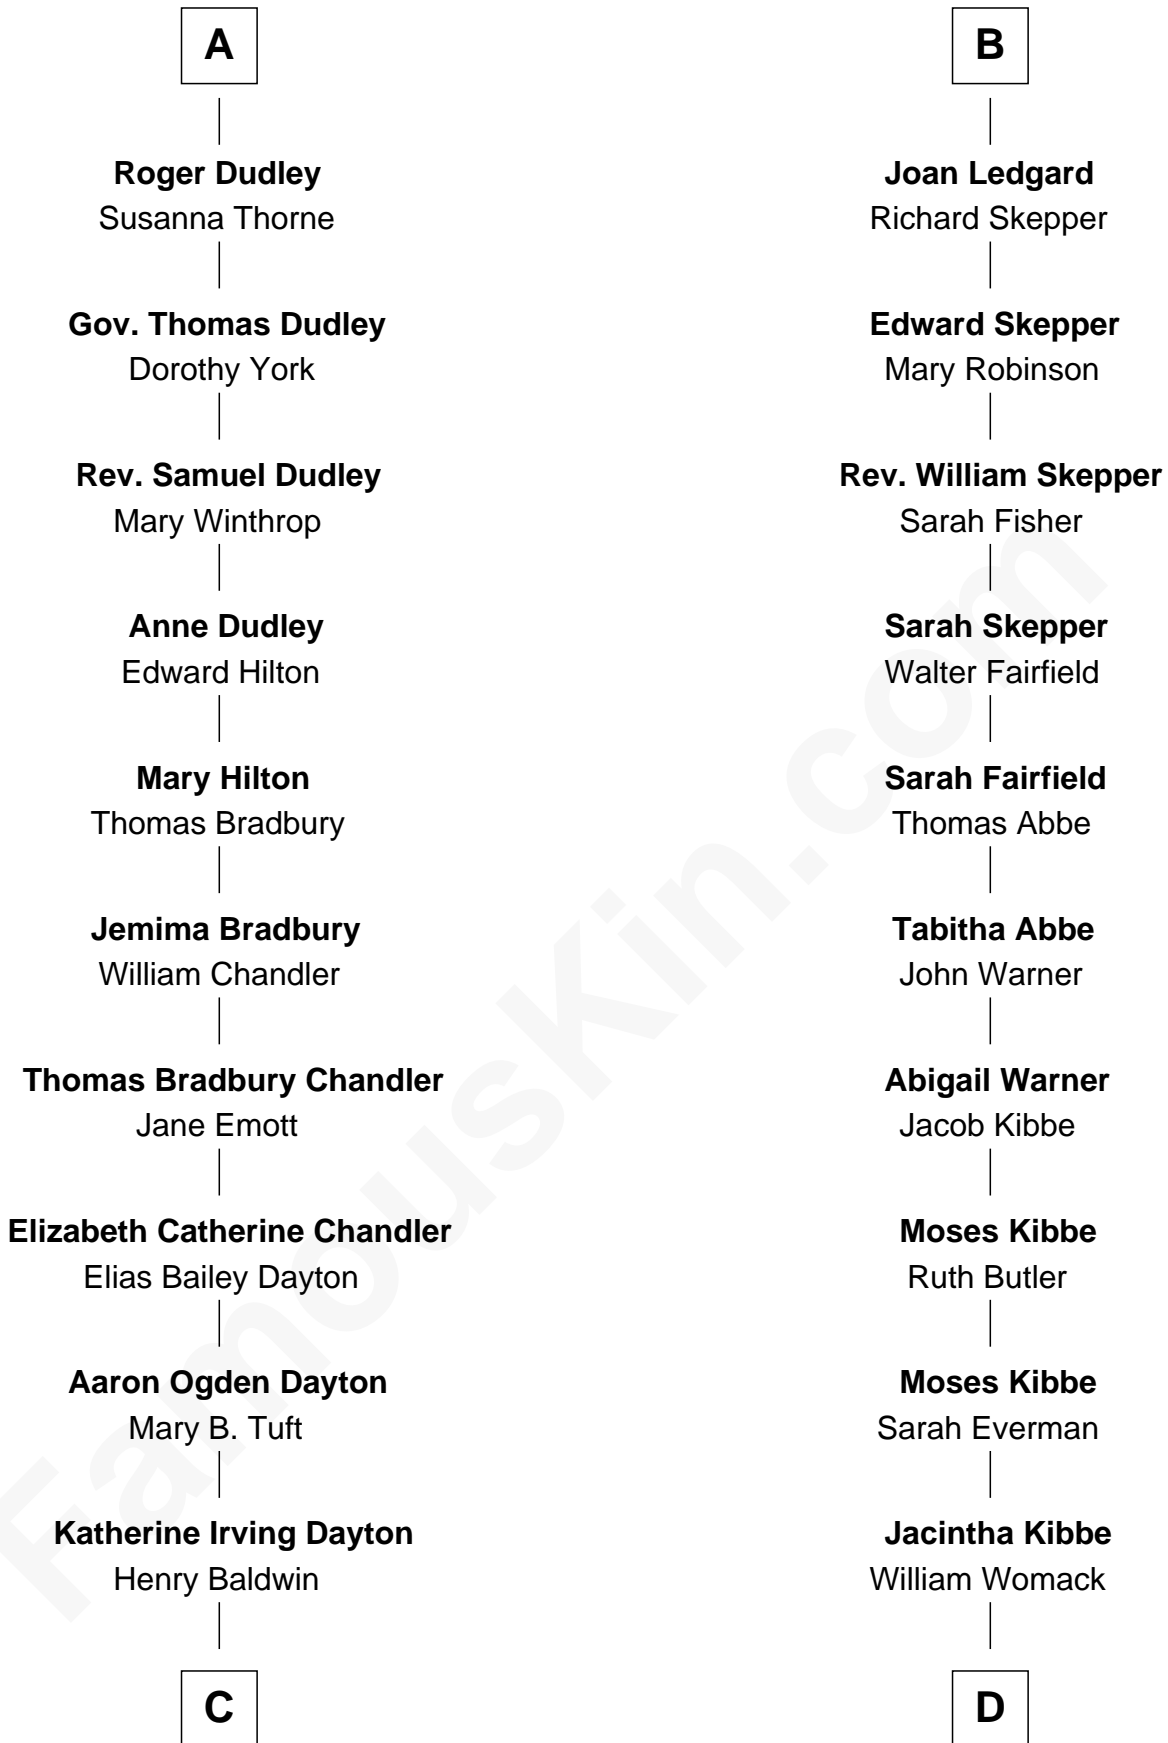

FamousKin.com
Relationship Chart of
Christopher Reeve
Movie Actor

19th cousin 1 time removed of
Roy Rogers
Cowboy movie actor and singer

C

Margaretta Willis Baldwin

Augustus Henry Reeve

Richard Henry Reeve

Anne Conrad D'Olier

Franklin D'Olier Reeve

Barbara Pitney Lamb

Christopher Reeve

Movie Actor

D

Archer Womack

Patricia Adeline Hatchett