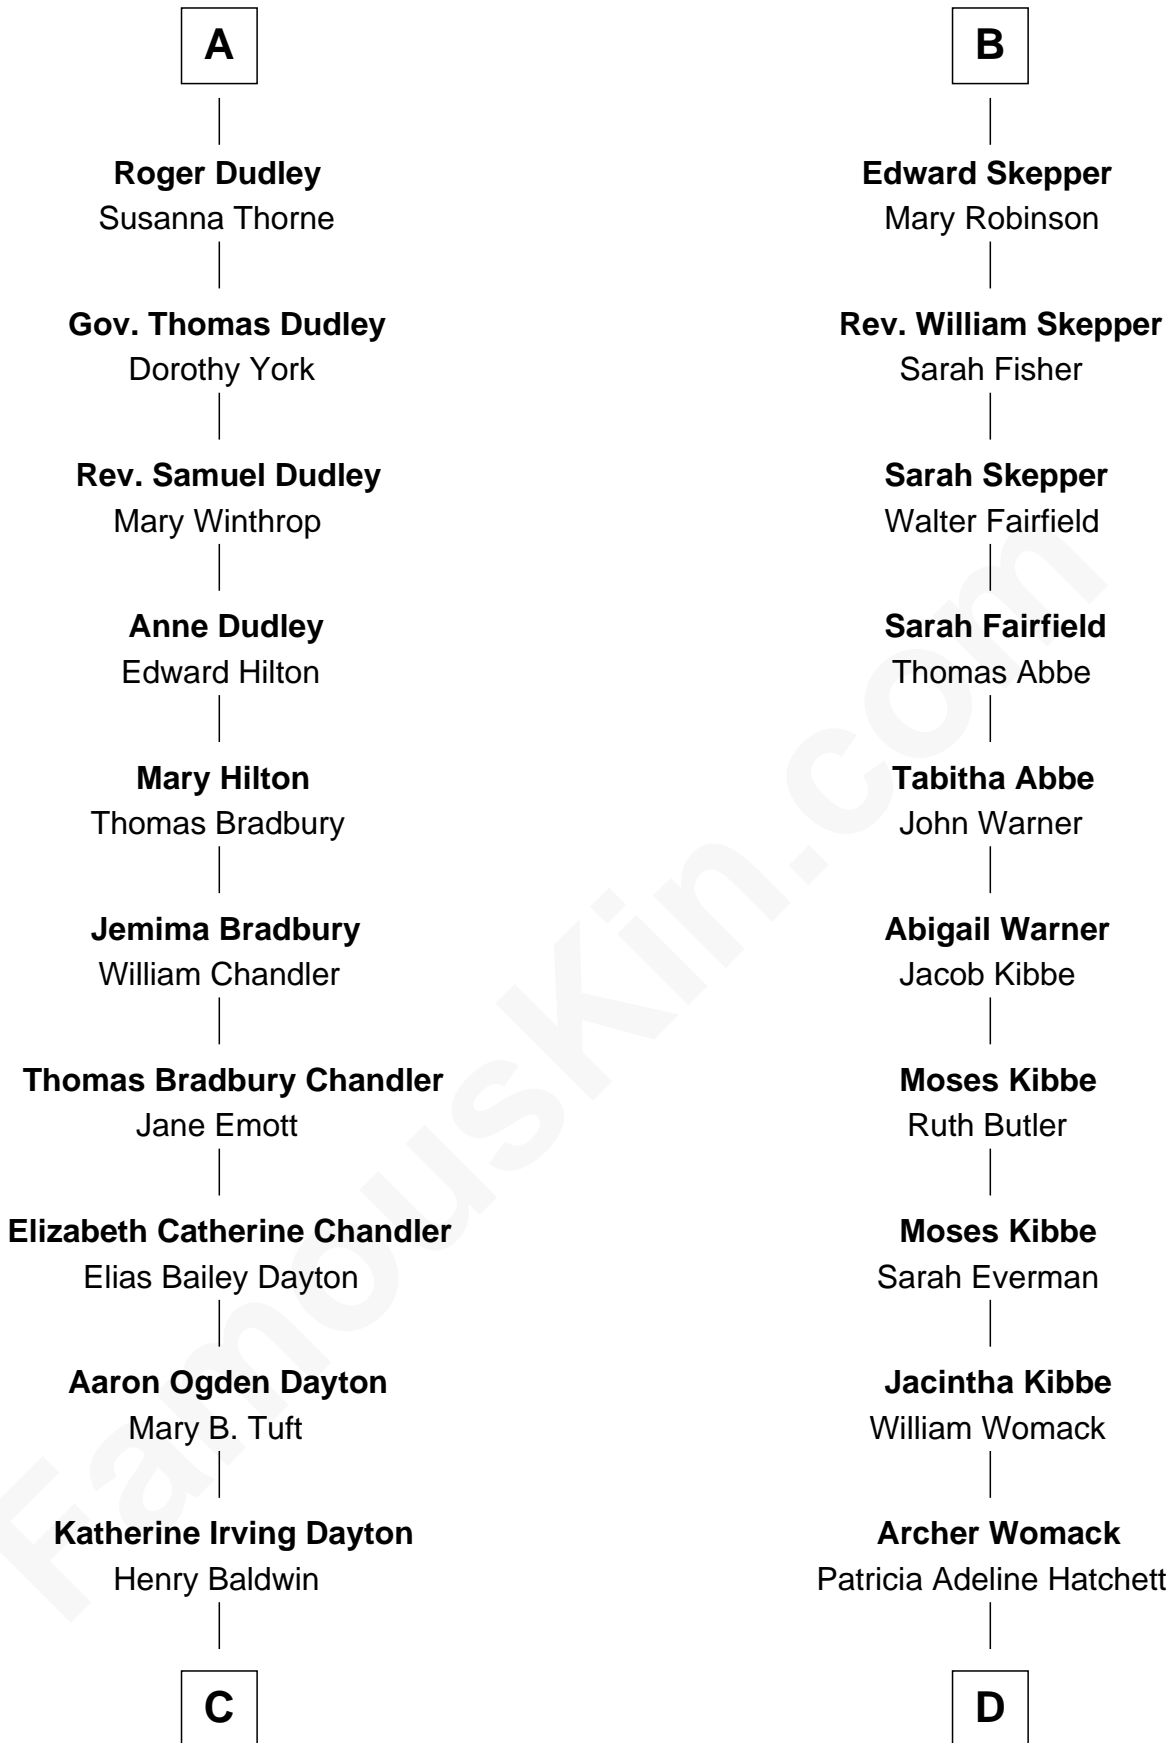

FamousKin.com
Relationship Chart of
Christopher Reeve
Movie Actor

18th cousin 2 times removed of
Roy Rogers
Cowboy movie actor and singer

C

Margaretta Willis Baldwin

Augustus Henry Reeve

Richard Henry Reeve

Anne Conrad D'Olier

Franklin D'Olier Reeve

Barbara Pitney Lamb

Christopher Reeve

Movie Actor

D

Mattie M. Womack

Andrew E. Slye