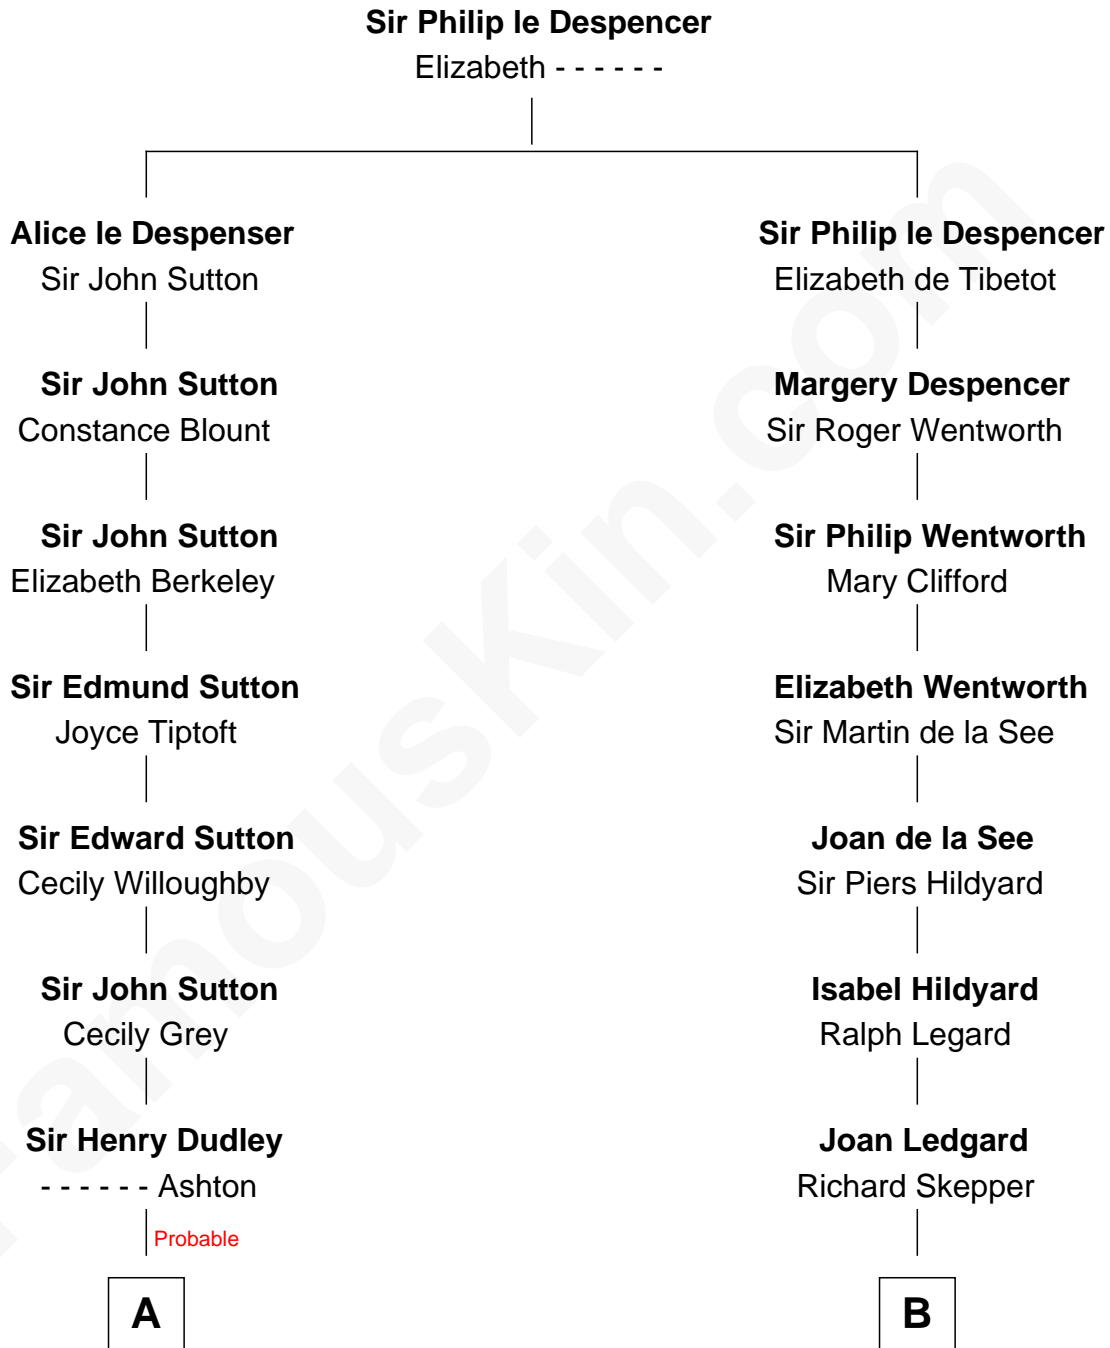

FamousKin.com
Relationship Chart of
Christopher Reeve
Movie Actor

18th cousin 2 times removed of
Roy Rogers
Cowboy movie actor and singer

C

Margaretta Willis Baldwin

Augustus Henry Reeve

Richard Henry Reeve