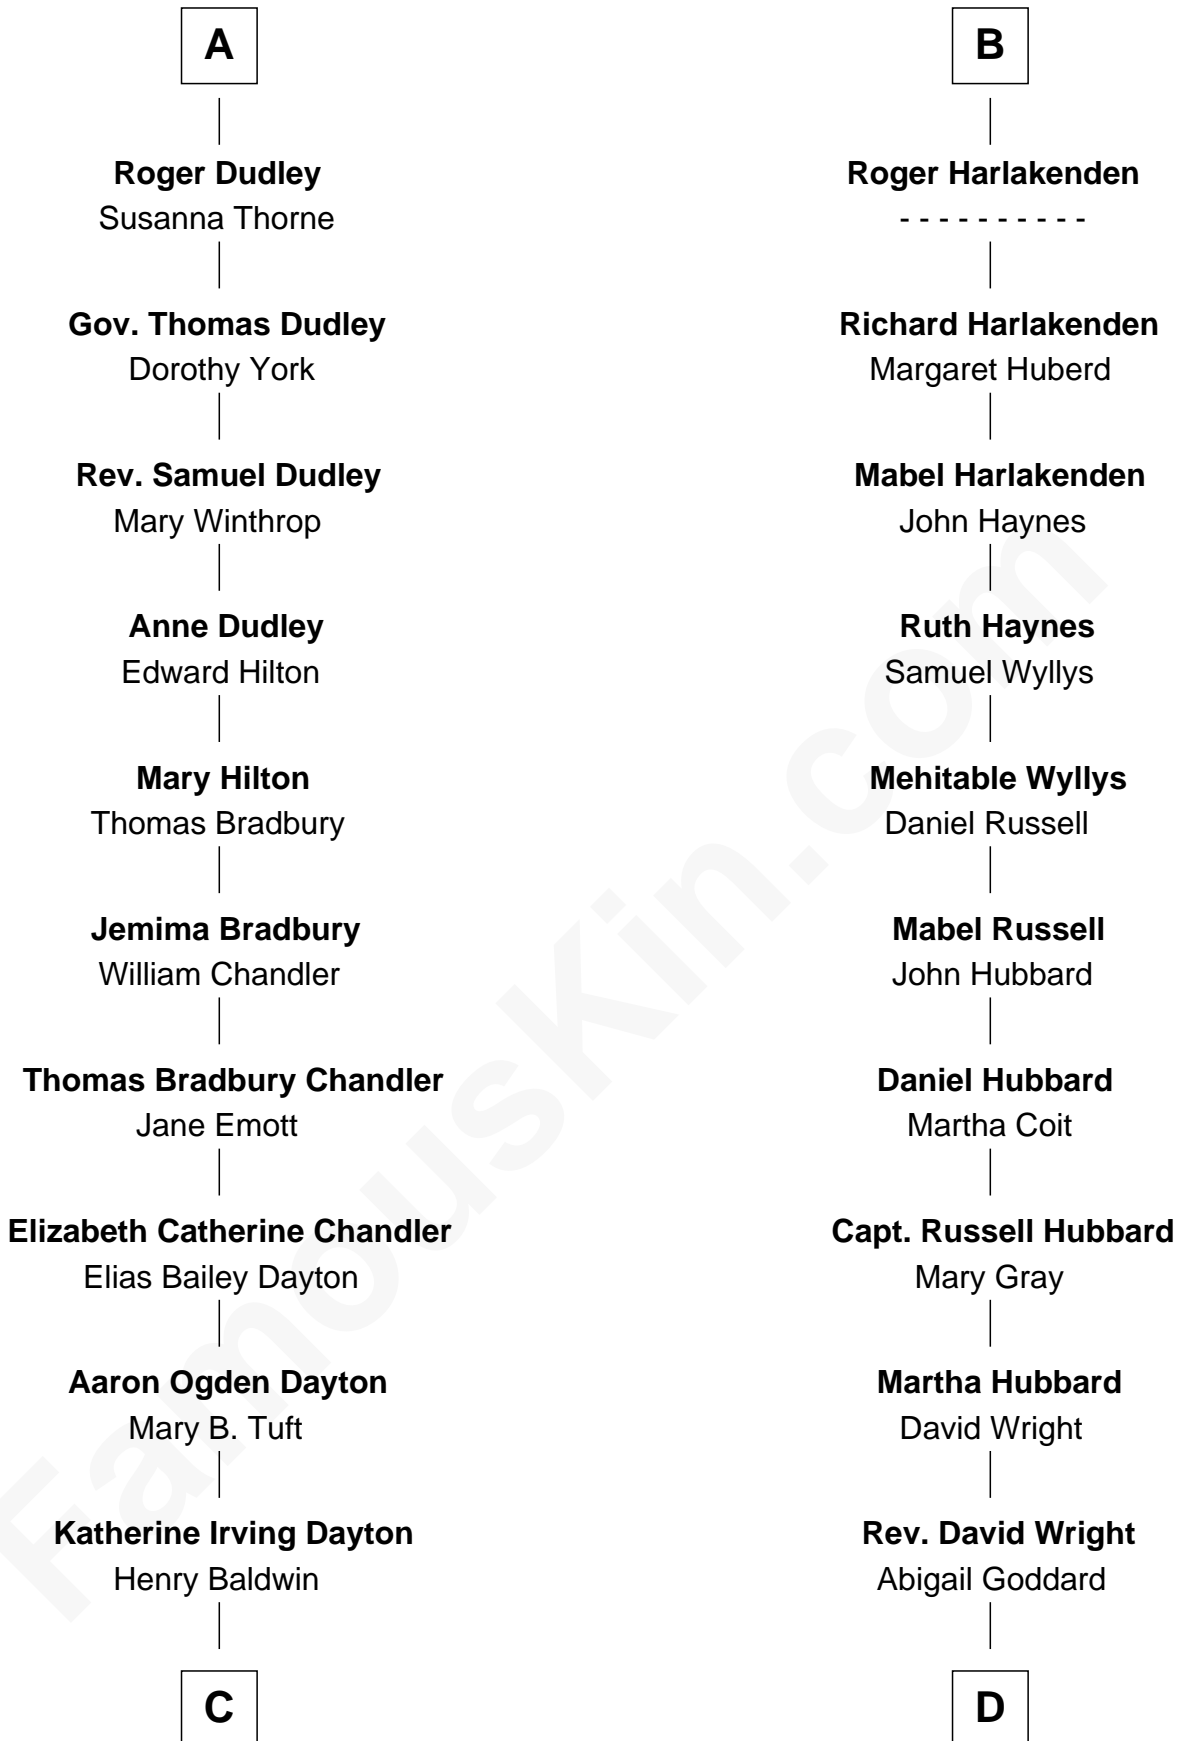

FamousKin.com Relationship Chart of

Christopher Reeve

Movie Actor

20th cousin of

Anne Baxter

Movie Actress

C

Margaretta Willis Baldwin

William Carey Wright

Anna Lloyd Jones

Frank Lloyd Wright

Catherine L. Tobin

Catherine Dorothy Wright

Kenneth Stuart Baxter

Anne Baxter

Movie Actress