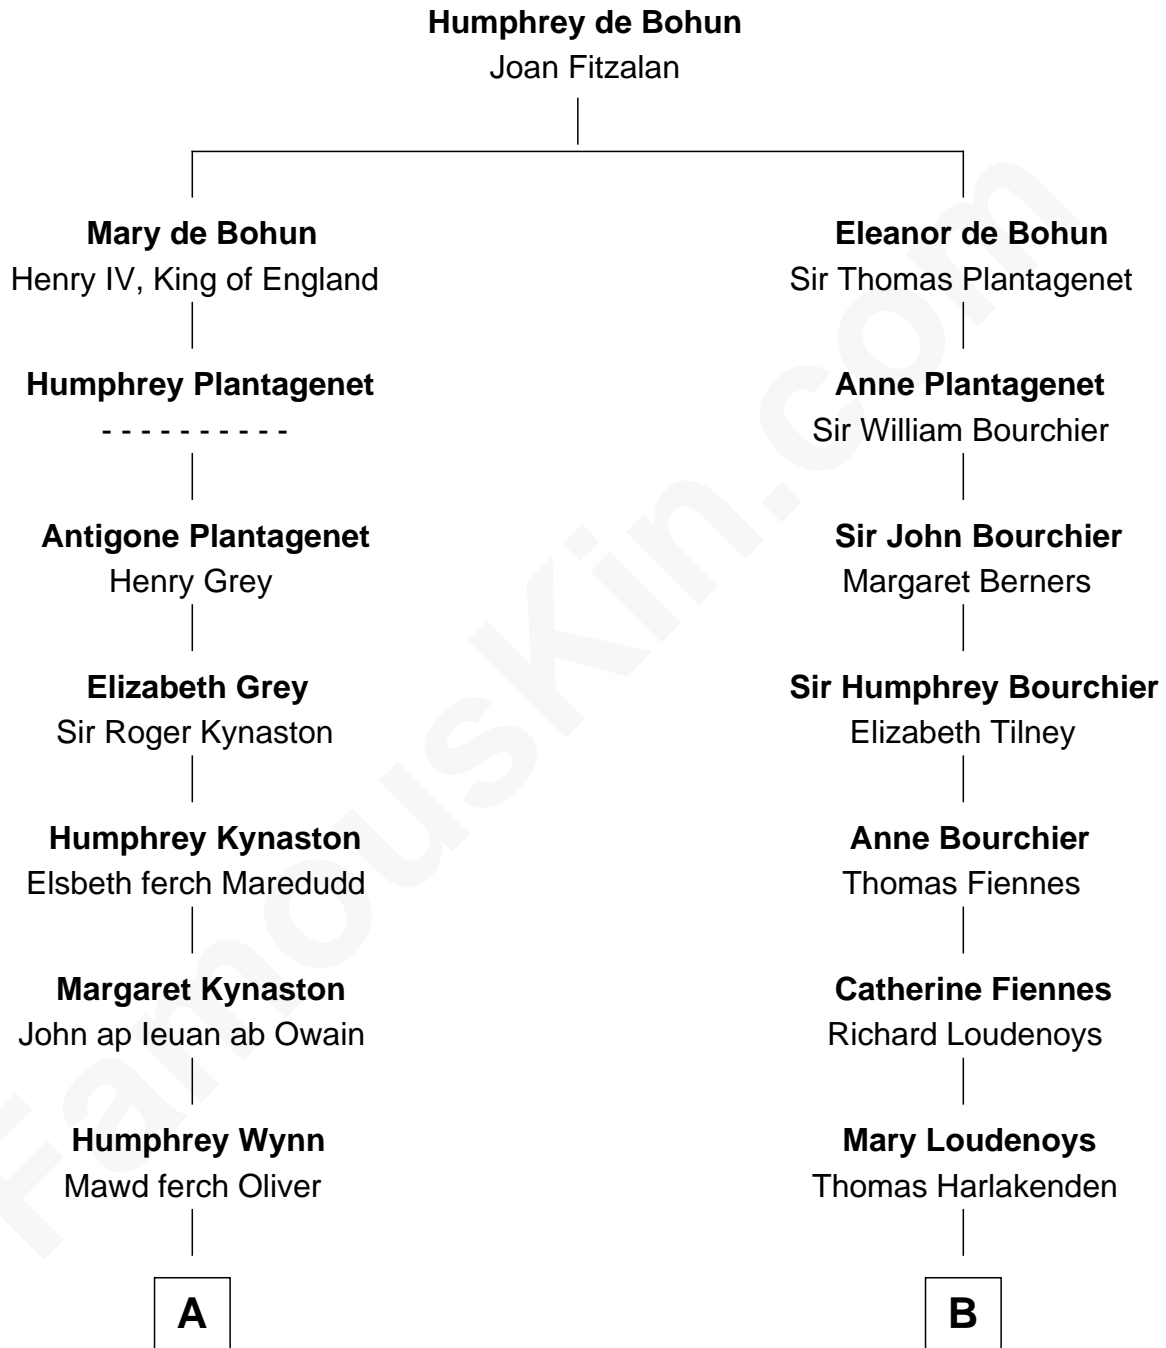

**FamousKin.com**  
**Relationship Chart of**  
**Christopher Reeve**  
*Movie Actor*

19th cousin 1 time removed of  
**Anne Baxter**  
*Movie Actress*

**C**

**Richard Henry Reeve**  
Anne Conrad D'Olier

**Franklin D'Olier Reeve**  
Barbara Pitney Lamb

**Christopher Reeve**  
*Movie Actor*

**D**

**William Carey Wright**  
Anna Lloyd Jones

**Frank Lloyd Wright**  
Catherine L. Tobin

**Catherine Dorothy Wright**  
Kenneth Stuart Baxter

**Anne Baxter**  
*Movie Actress*

FamousKin.com