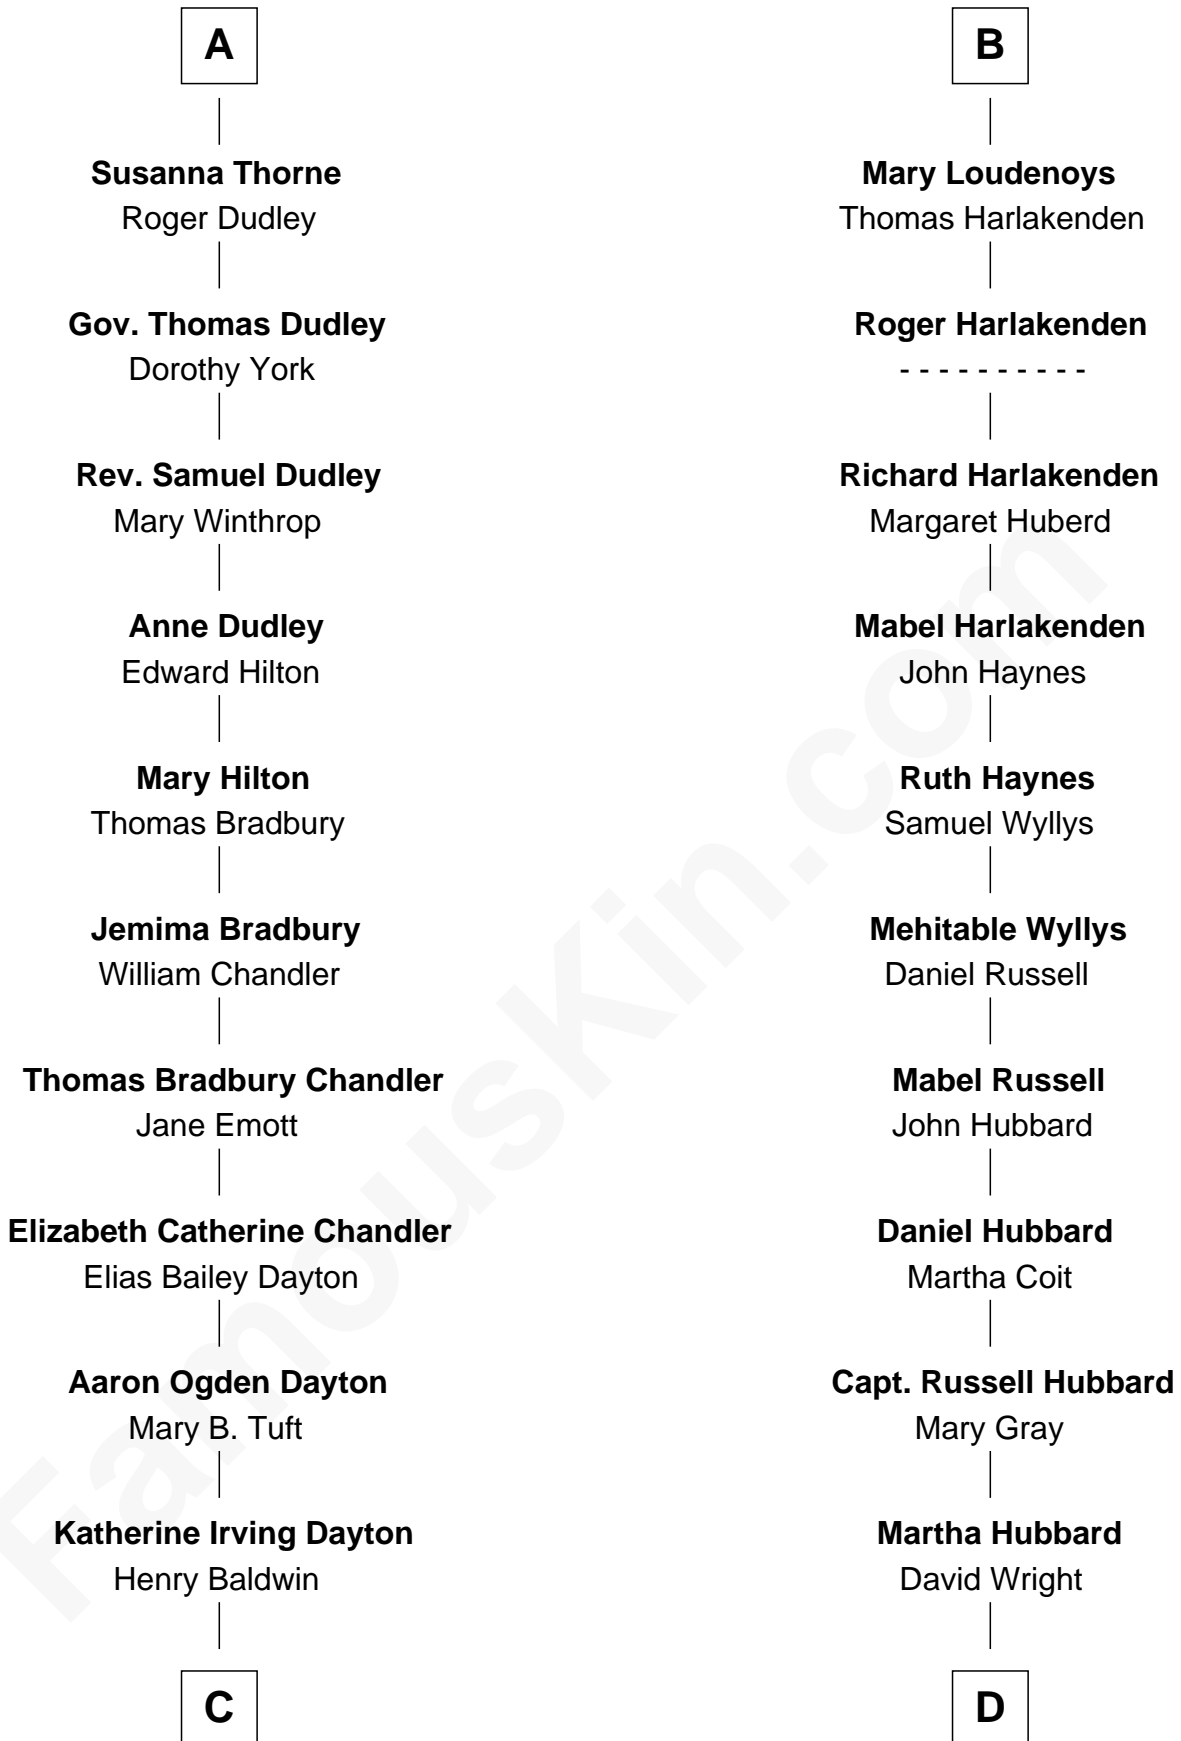

FamousKin.com

Relationship Chart of

Christopher Reeve

Movie Actor

20th cousin 1 time removed of

Anne Baxter

Movie Actress

Sir John Grey

Avice Marmion

C

Margaretta Willis Baldwin

Augustus Henry Reeve

Richard Henry Reeve

Anne Conrad D'Olier

Franklin D'Olier Reeve

Barbara Pitney Lamb