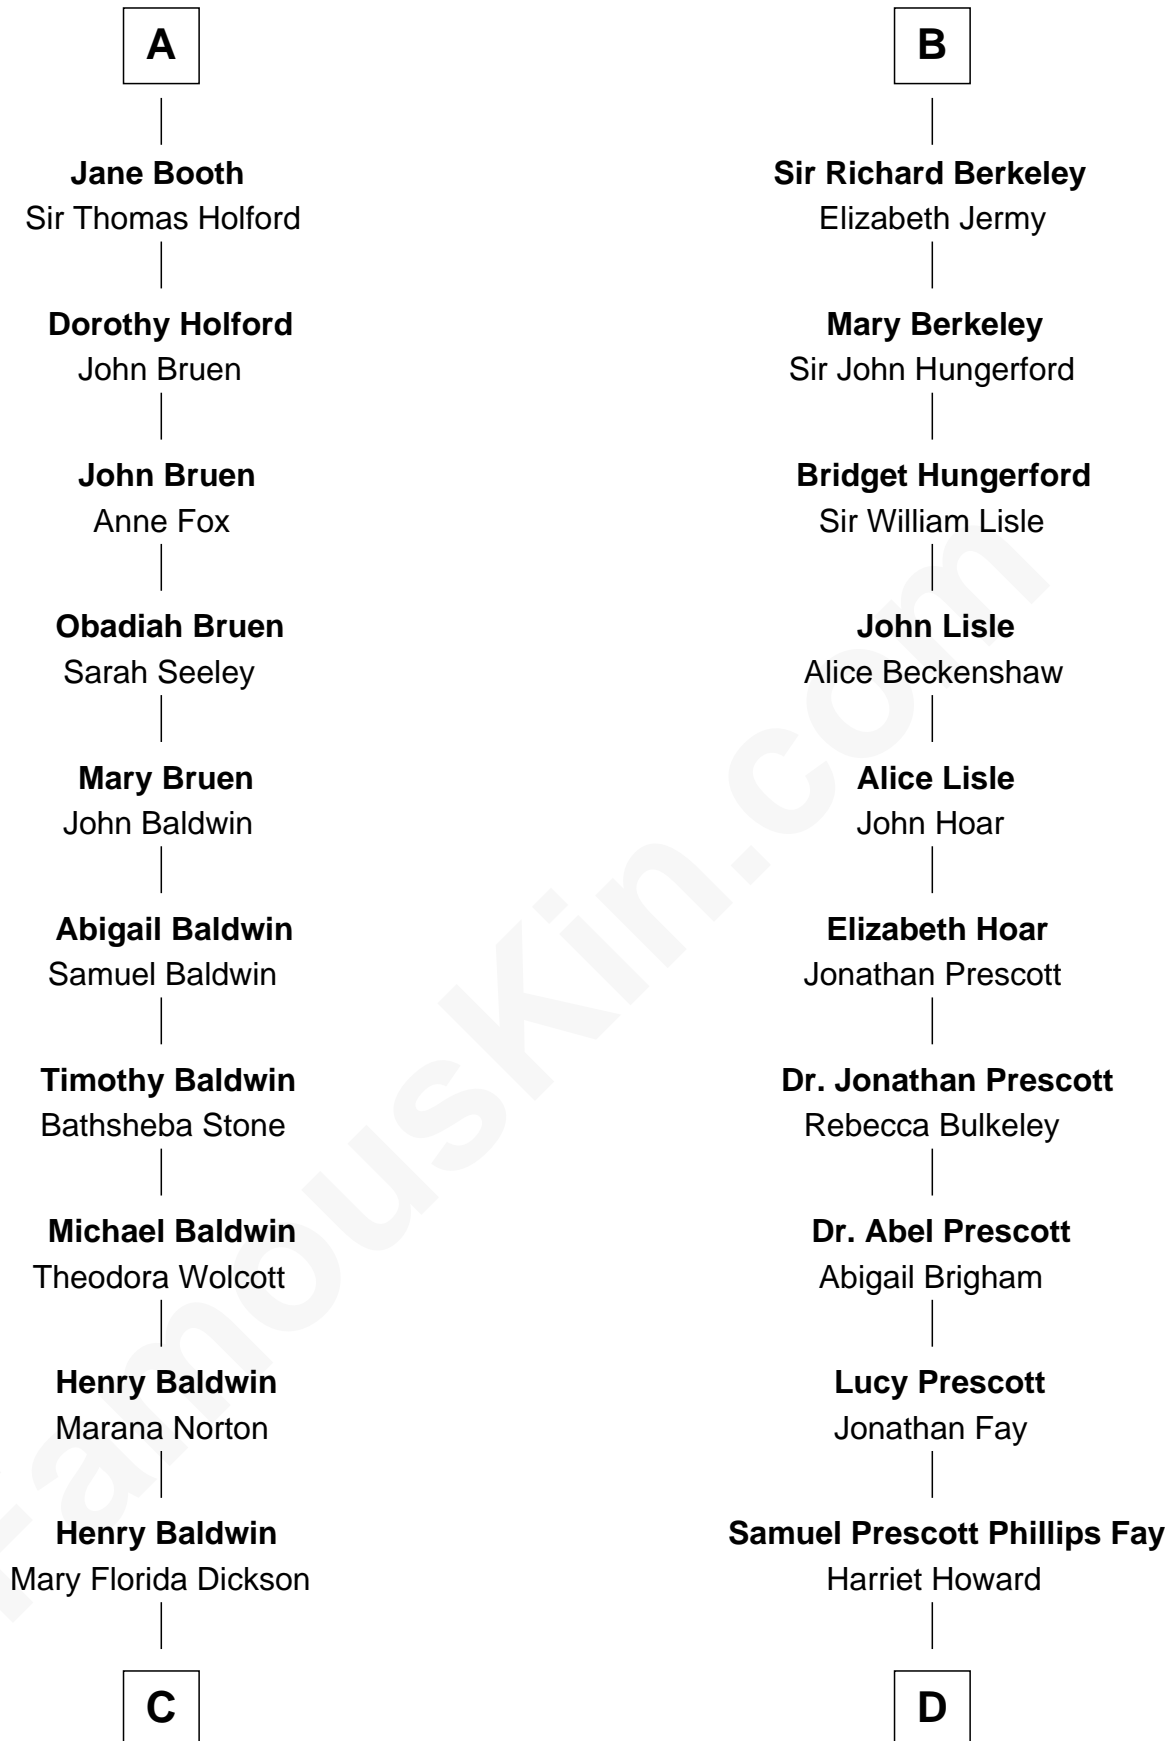

FamousKin.com Relationship Chart of

Christopher Reeve

Movie Actor

21st cousin of

George H. W. Bush

41st U.S. President

Katherine de Hastang

Ralph de Stafford