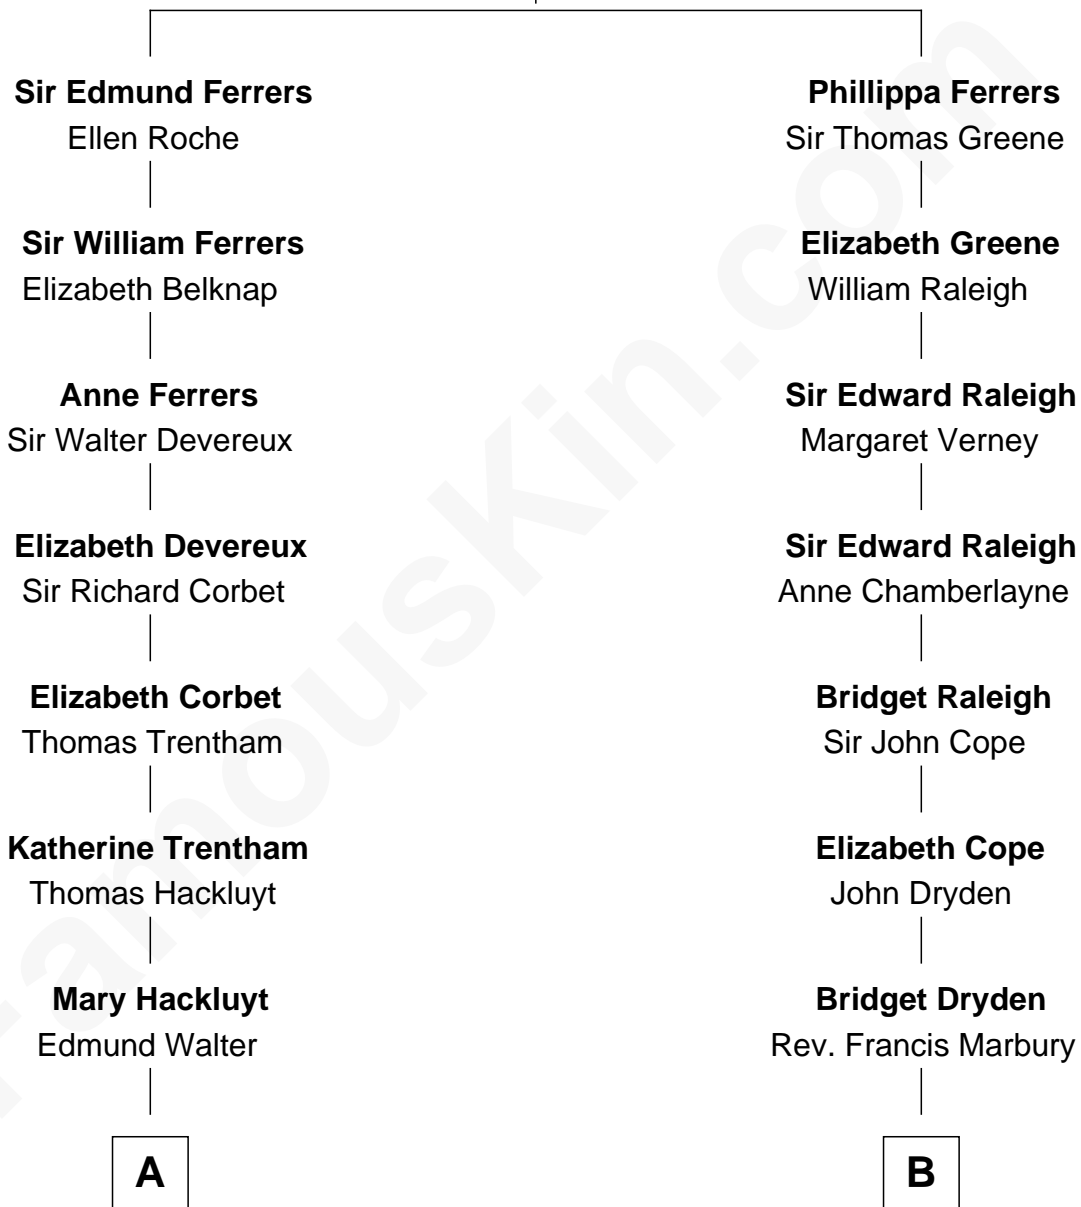

# FamousKin.com Relationship Chart of

**Christopher Reeve**

*Movie Actor*

19th cousin of

**George H. W. Bush**

*41st U.S. President*

**Robert de Ferrers**  
Margaret Despencer

**C**

**Richard Henry Reeve**  
Anne Conrad D'Olier

**Franklin D'Olier Reeve**  
Barbara Pitney Lamb

**Christopher Reeve**  
*Movie Actor*

**D**

**Samuel Prescott Bush**  
Flora Sheldon

**Prescott Sheldon Bush**  
Dorothy Wear Walker

**George H. W. Bush**  
*41st U.S. President*

FamousKin.com