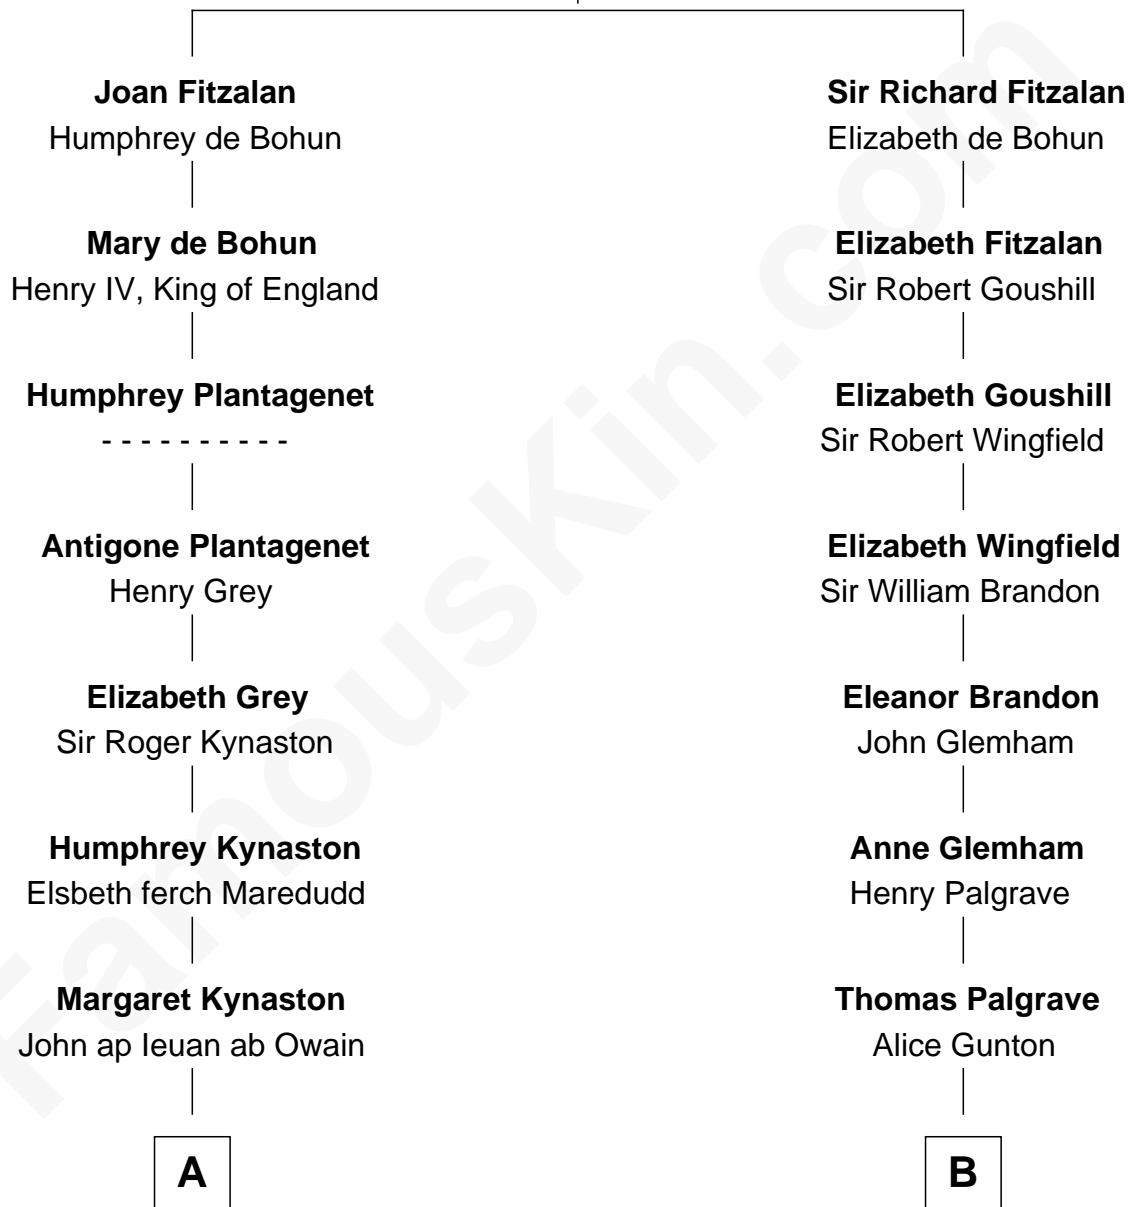

FamousKin.com Relationship Chart of

Christopher Reeve

Movie Actor

20th cousin of

George H. W. Bush

41st U.S. President

Richard Fitzalan
Eleanor Plantagenet

C

Augustus Henry Reeve
Margaretta Willis Baldwin

Richard Henry Reeve
Anne Conrad D'Olier

Franklin D'Olier Reeve
Barbara Pitney Lamb

Christopher Reeve
Movie Actor

D

Harriet Eleanor Fay
Rev. James Smith Bush

Samuel Prescott Bush
Flora Sheldon

Prescott Sheldon Bush
Dorothy Wear Walker

George H. W. Bush
41st U.S. President