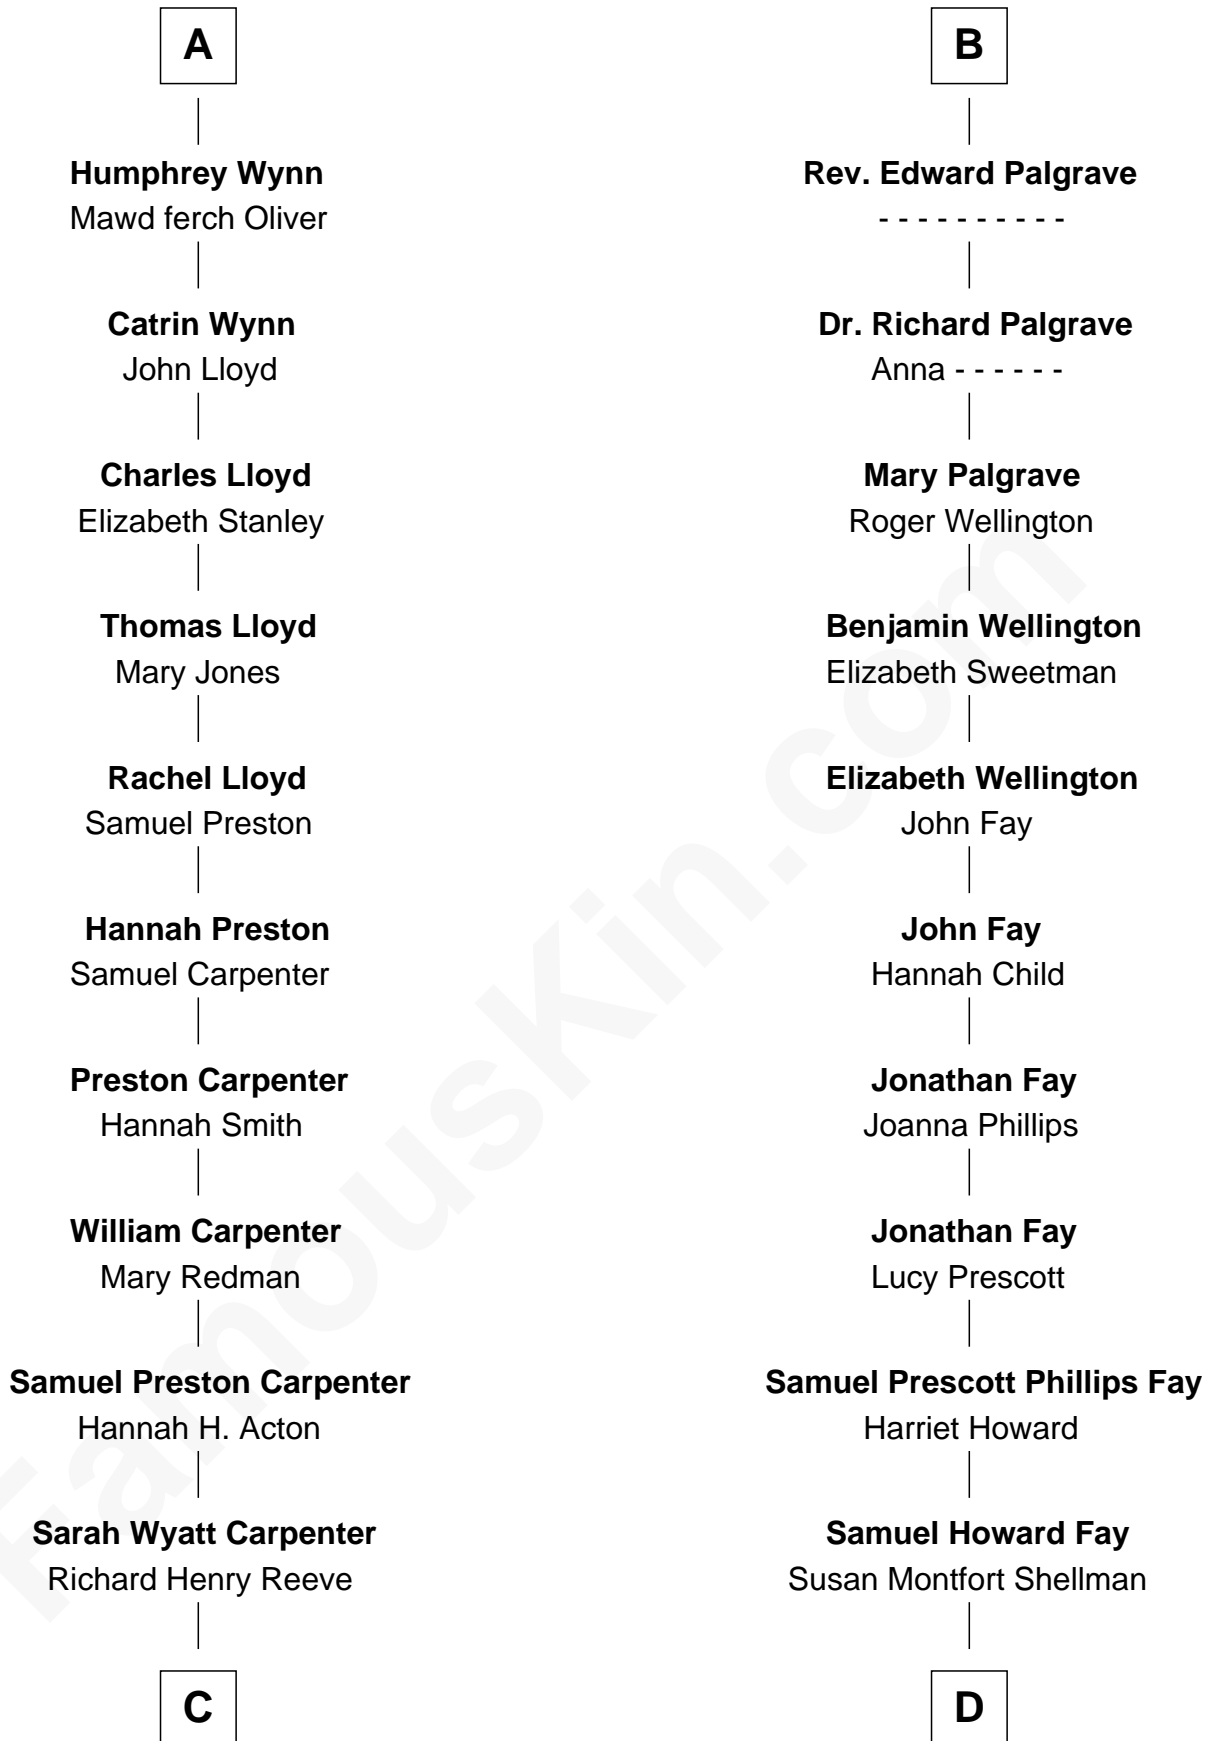

FamousKin.com Relationship Chart of

Christopher Reeve

Movie Actor

20th cousin of

George H. W. Bush

41st U.S. President

Richard Fitzalan
Eleanor Plantagenet

C

Augustus Henry Reeve
Margaretta Willis Baldwin

Richard Henry Reeve
Anne Conrad D'Olier

Franklin D'Olier Reeve
Barbara Pitney Lamb

Christopher Reeve
Movie Actor

D

Harriet Eleanor Fay
Rev. James Smith Bush

Samuel Prescott Bush
Flora Sheldon

Prescott Sheldon Bush
Dorothy Wear Walker

George H. W. Bush
41st U.S. President