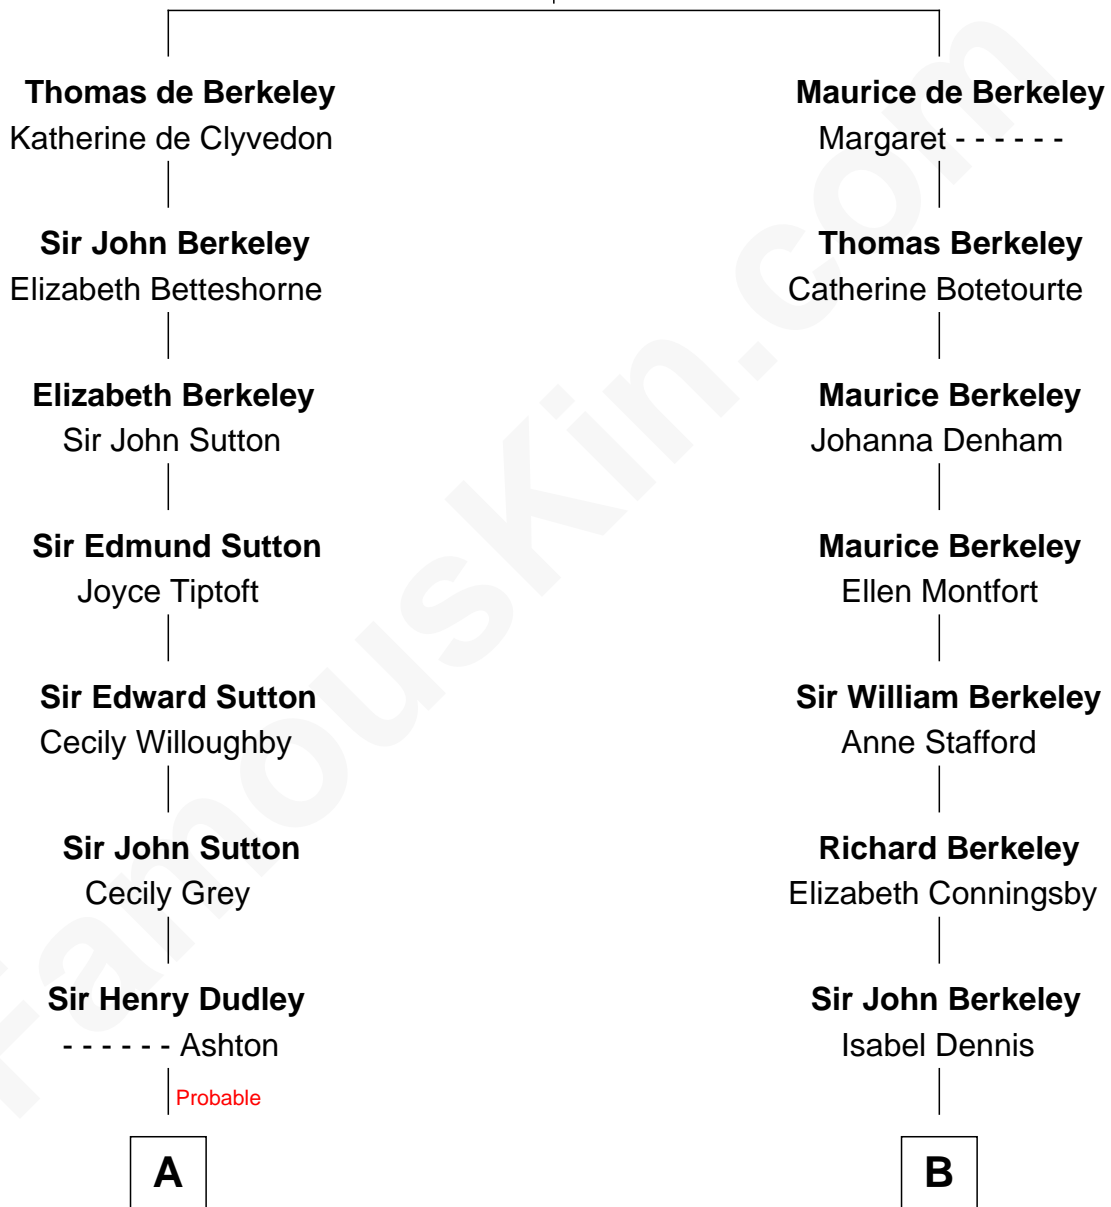

FamousKin.com
Relationship Chart of
Christopher Reeve
Movie Actor

20th cousin 1 time removed of
George H. W. Bush
41st U.S. President

Sir Maurice de Berkeley
 Eve la Zouche

C

Margaretta Willis Baldwin

Augustus Henry Reeve

Richard Henry Reeve

Anne Conrad D'Olier

Franklin D'Olier Reeve

Barbara Pitney Lamb

Christopher Reeve

Movie Actor

D

Samuel Howard Fay

Susan Montfort Shellman

Harriet Eleanor Fay

Rev. James Smith Bush

Samuel Prescott Bush

Flora Sheldon

Prescott Sheldon Bush

Dorothy Wear Walker

George H. W. Bush

41st U.S. President