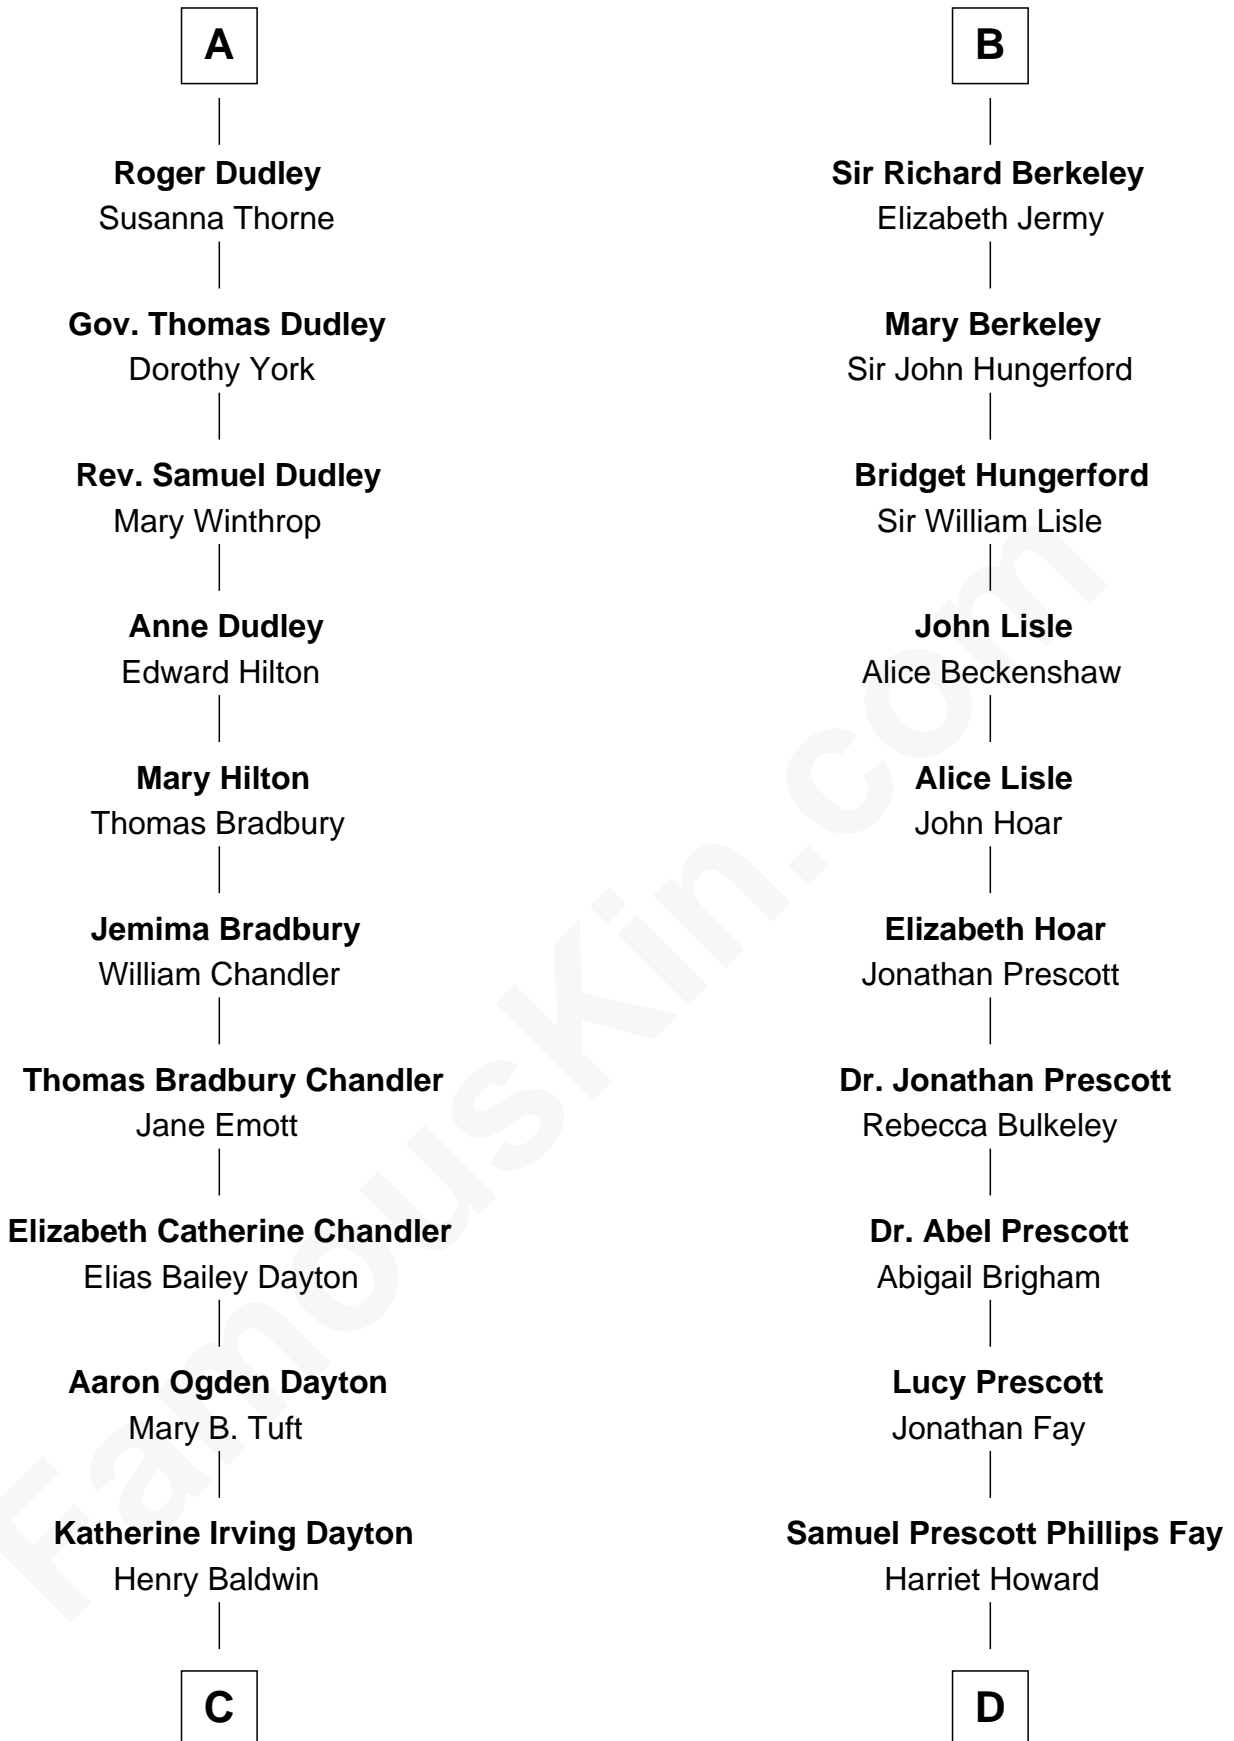

FamousKin.com
Relationship Chart of
Christopher Reeve
Movie Actor

20th cousin 1 time removed of
George H. W. Bush
41st U.S. President

Sir Maurice de Berkeley
 Eve la Zouche

C

Margaretta Willis Baldwin

Augustus Henry Reeve

Susan Montfort Shellman

Harriet Eleanor Fay

Rev. James Smith Bush

Samuel Prescott Bush

Flora Sheldon

Prescott Sheldon Bush

Dorothy Wear Walker

George H. W. Bush