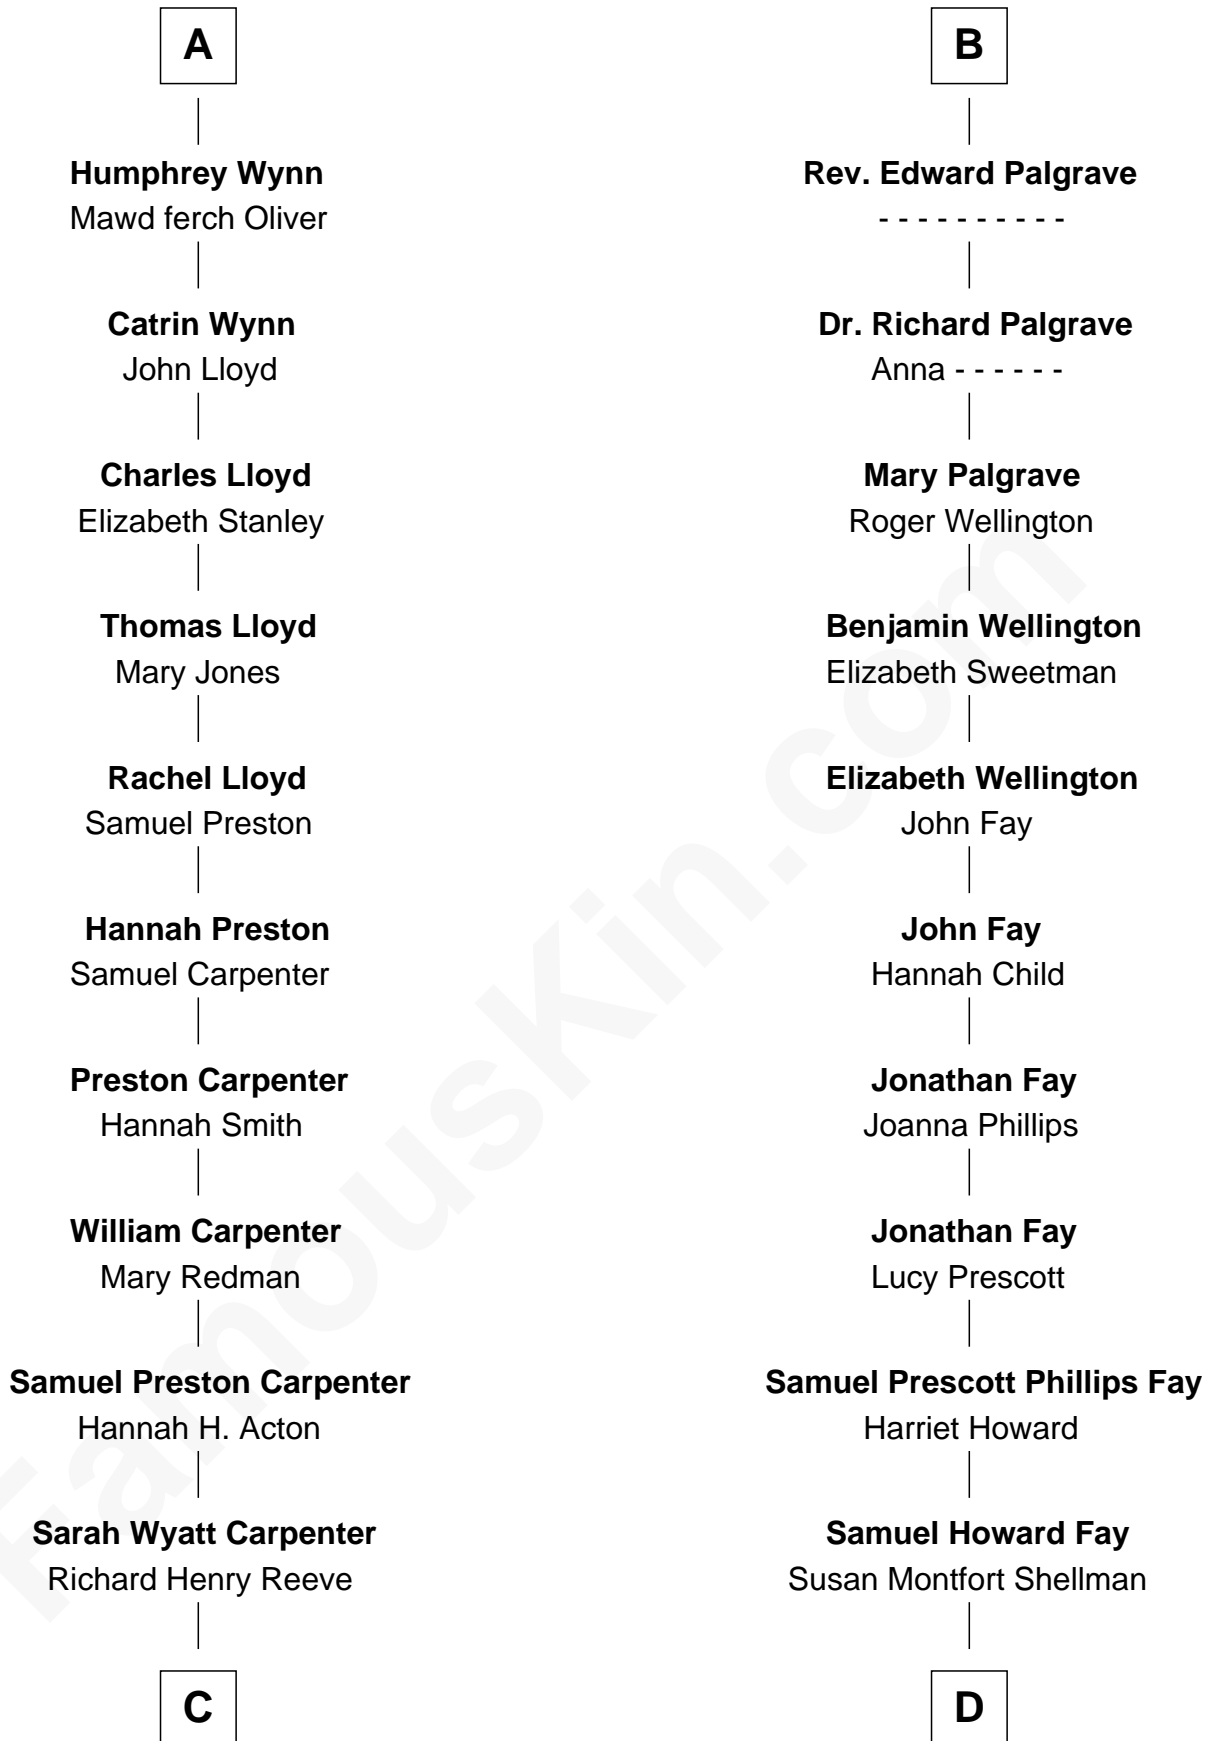

FamousKin.com Relationship Chart of

Christopher Reeve

Movie Actor

20th cousin of

George H. W. Bush

41st U.S. President

Sir William de Bohun
Elizabeth de Badlesmere

C

Augustus Henry Reeve
Margaretta Willis Baldwin

Richard Henry Reeve
Anne Conrad D'Olier

Franklin D'Olier Reeve
Barbara Pitney Lamb

Christopher Reeve
Movie Actor

D

Harriet Eleanor Fay
Rev. James Smith Bush

Samuel Prescott Bush
Flora Sheldon

Prescott Sheldon Bush
Dorothy Wear Walker

George H. W. Bush
41st U.S. President