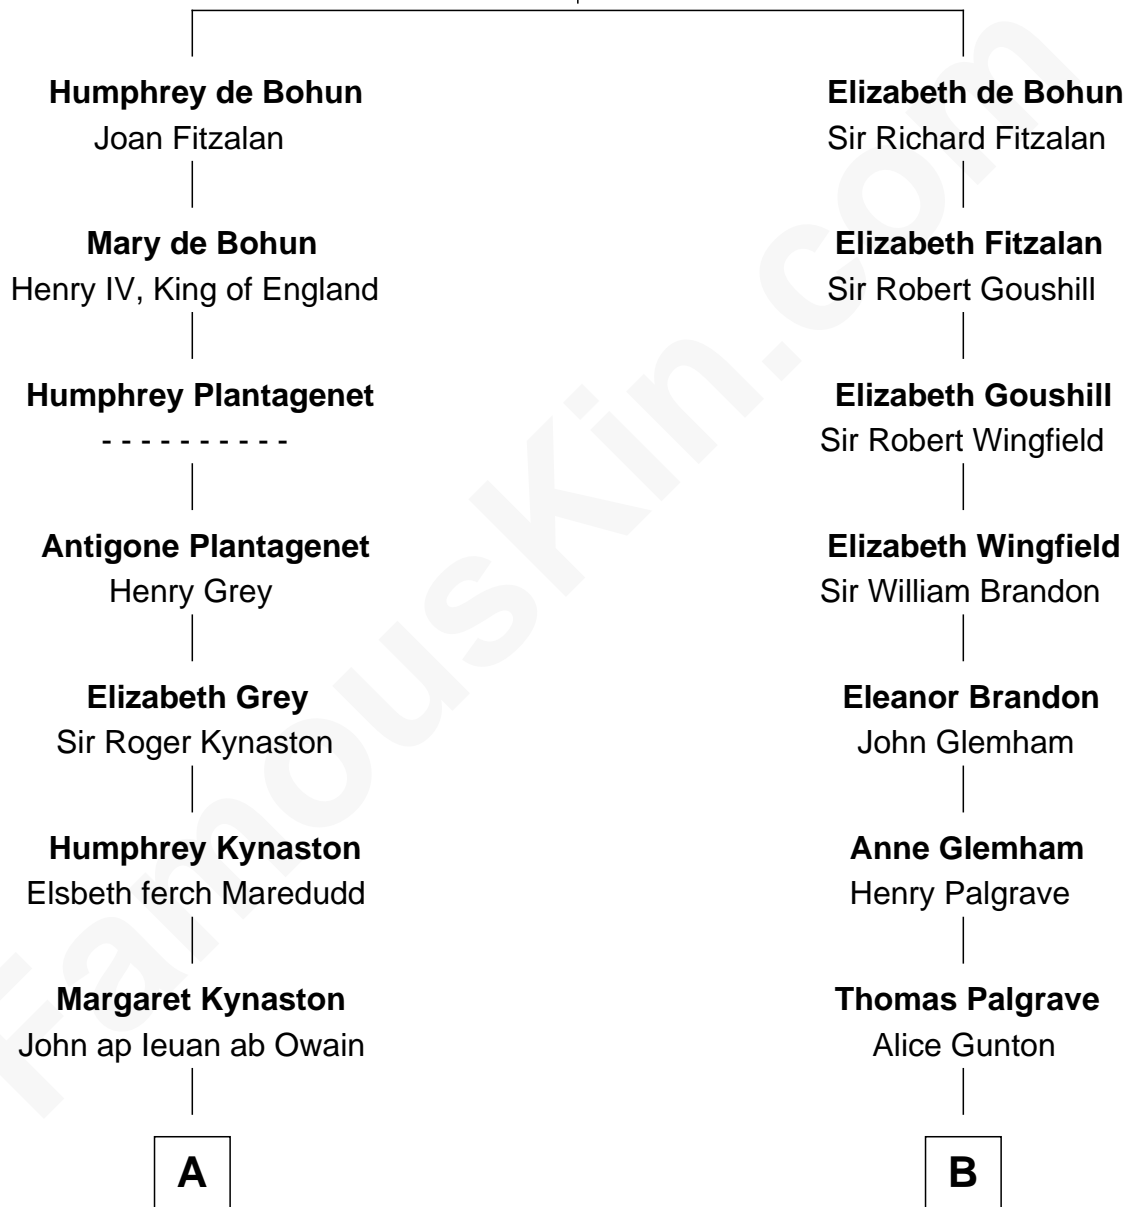

FamousKin.com Relationship Chart of

Christopher Reeve

Movie Actor

20th cousin of

George H. W. Bush

41st U.S. President

Sir William de Bohun
Elizabeth de Badlesmere

C

Augustus Henry Reeve
Margaretta Willis Baldwin

Richard Henry Reeve
Anne Conrad D'Olier

Franklin D'Olier Reeve
Barbara Pitney Lamb

Christopher Reeve
Movie Actor

D

Harriet Eleanor Fay
Rev. James Smith Bush

Samuel Prescott Bush
Flora Sheldon

Prescott Sheldon Bush
Dorothy Wear Walker

George H. W. Bush
41st U.S. President