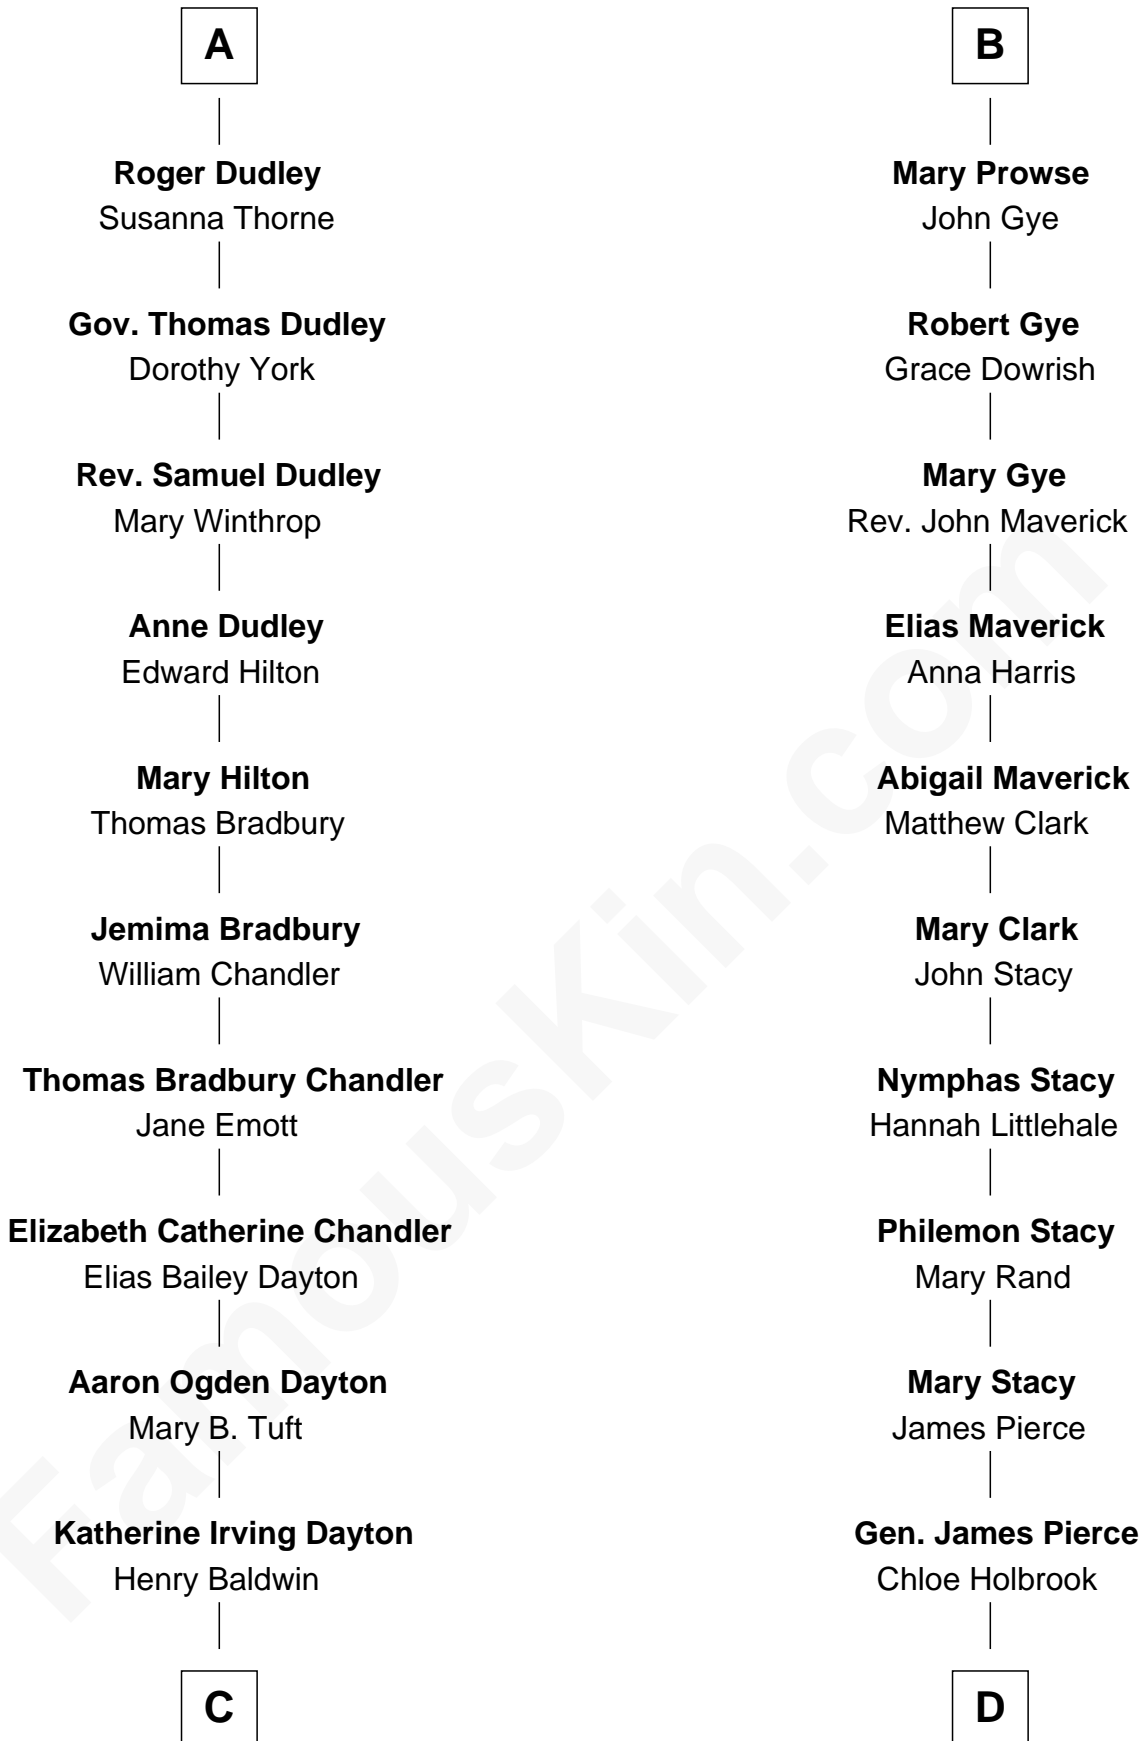

FamousKin.com

Relationship Chart of

Christopher Reeve

Movie Actor

20th cousin of

Barbara (Pierce) Bush

First Lady of President George H.W. Bush

Sir Maurice de Berkeley

Eve la Zouche

C

Margaretta Willis Baldwin

Augustus Henry Reeve

Richard Henry Reeve

Anne Conrad D'Olier

Franklin D'Olier Reeve

Barbara Pitney Lamb