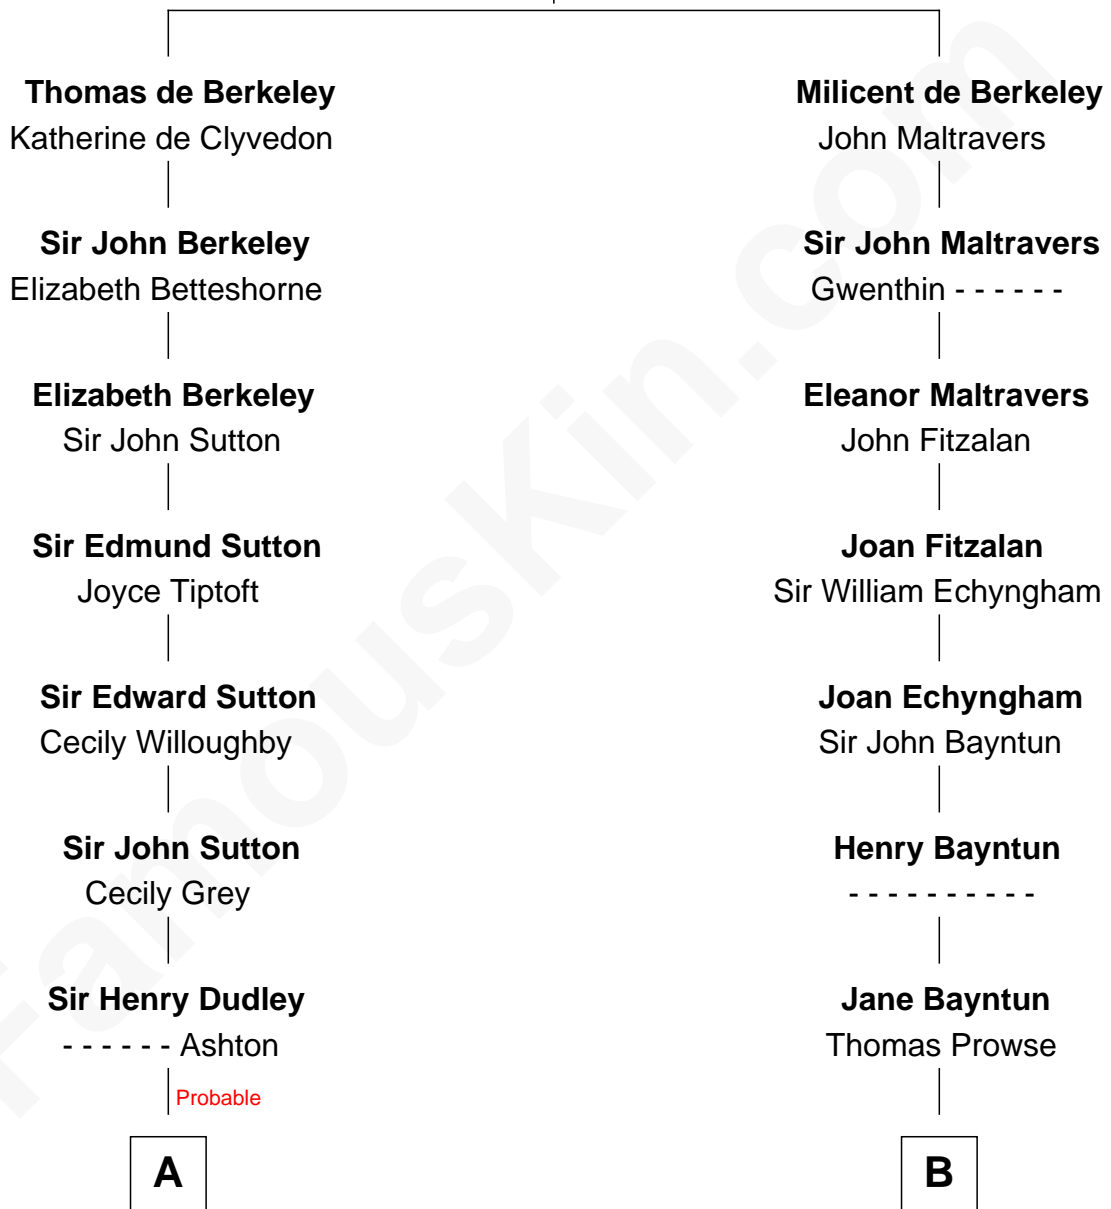

FamousKin.com

Relationship Chart of

Christopher Reeve

Movie Actor

20th cousin of

Barbara (Pierce) Bush

First Lady of President George H.W. Bush

Sir Maurice de Berkeley

Eve la Zouche

C

Margaretta Willis Baldwin

Augustus Henry Reeve

Richard Henry Reeve

Anne Conrad D'Olier

Franklin D'Olier Reeve

Barbara Pitney Lamb