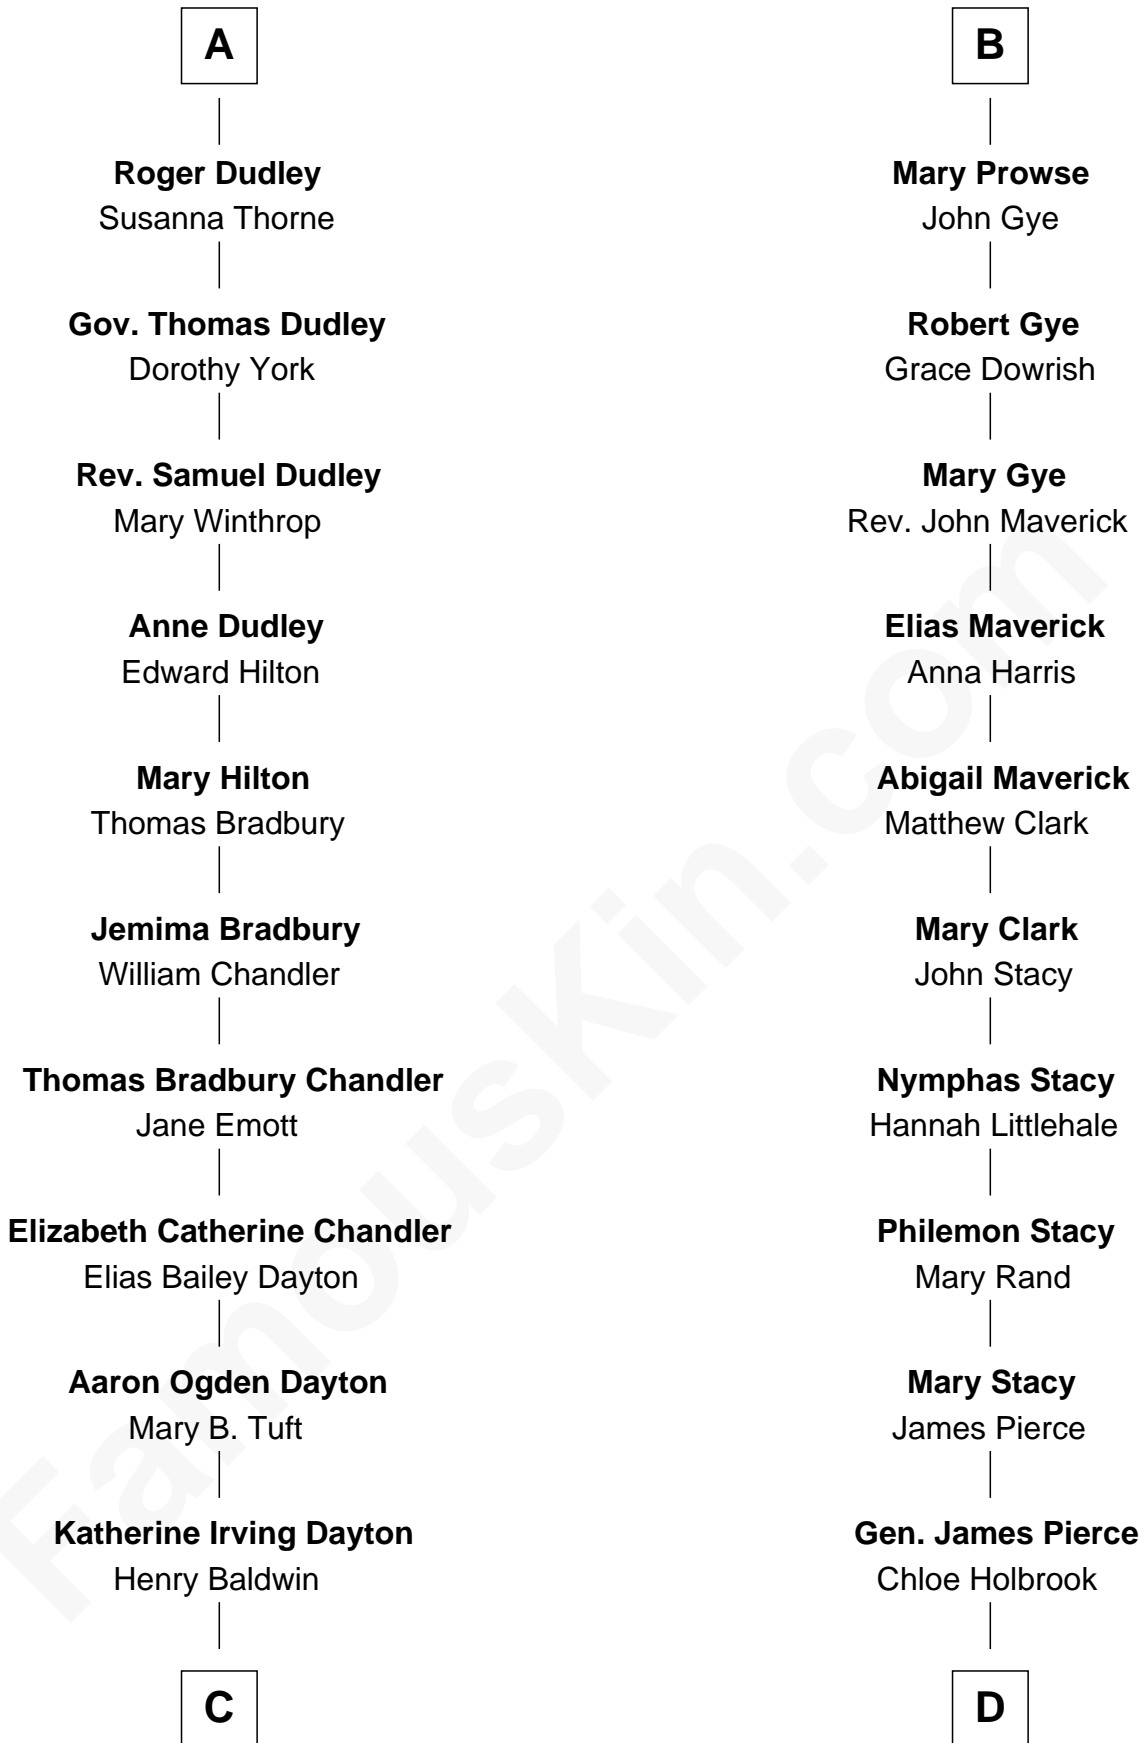

FamousKin.com
Relationship Chart of
Christopher Reeve
Movie Actor

20th cousin 1 time removed of
George W. Bush
43rd U.S. President

Sir Maurice de Berkeley
 Eve la Zouche

C

Margaretta Willis Baldwin

Augustus Henry Reeve

Richard Henry Reeve

Anne Conrad D'Olier

Franklin D'Olier Reeve

Barbara Pitney Lamb

Christopher Reeve

Movie Actor

D

Jonas James Pierce

Kate Pritzel

Scott Pierce

Mabel Marvin

Marvin Pierce

Pauline Robinson

Barbara Pierce

George Herbert Walker Bush

George W. Bush

43rd U.S. President