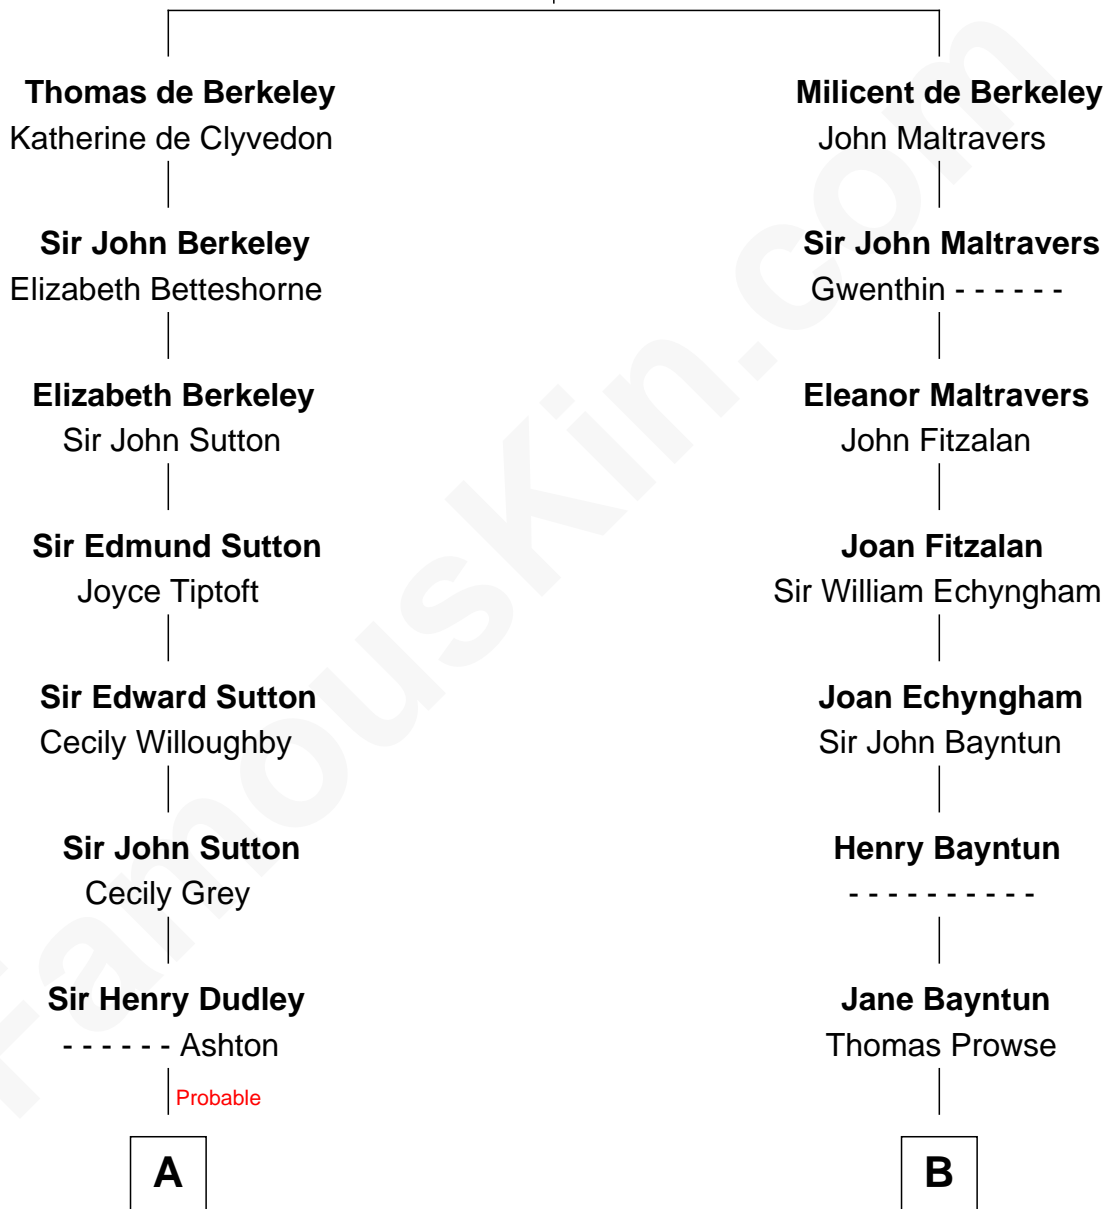

FamousKin.com
Relationship Chart of
Christopher Reeve
Movie Actor

20th cousin 1 time removed of
George W. Bush
43rd U.S. President

Sir Maurice de Berkeley
 Eve la Zouche

C

Margaretta Willis Baldwin

Augustus Henry Reeve

Richard Henry Reeve

Anne Conrad D'Olier

Franklin D'Olier Reeve

Barbara Pitney Lamb

Christopher Reeve

Movie Actor

D

Jonas James Pierce

Kate Pritzel

Scott Pierce

Mabel Marvin

Marvin Pierce

Pauline Robinson

Barbara Pierce

George Herbert Walker Bush

George W. Bush

43rd U.S. President