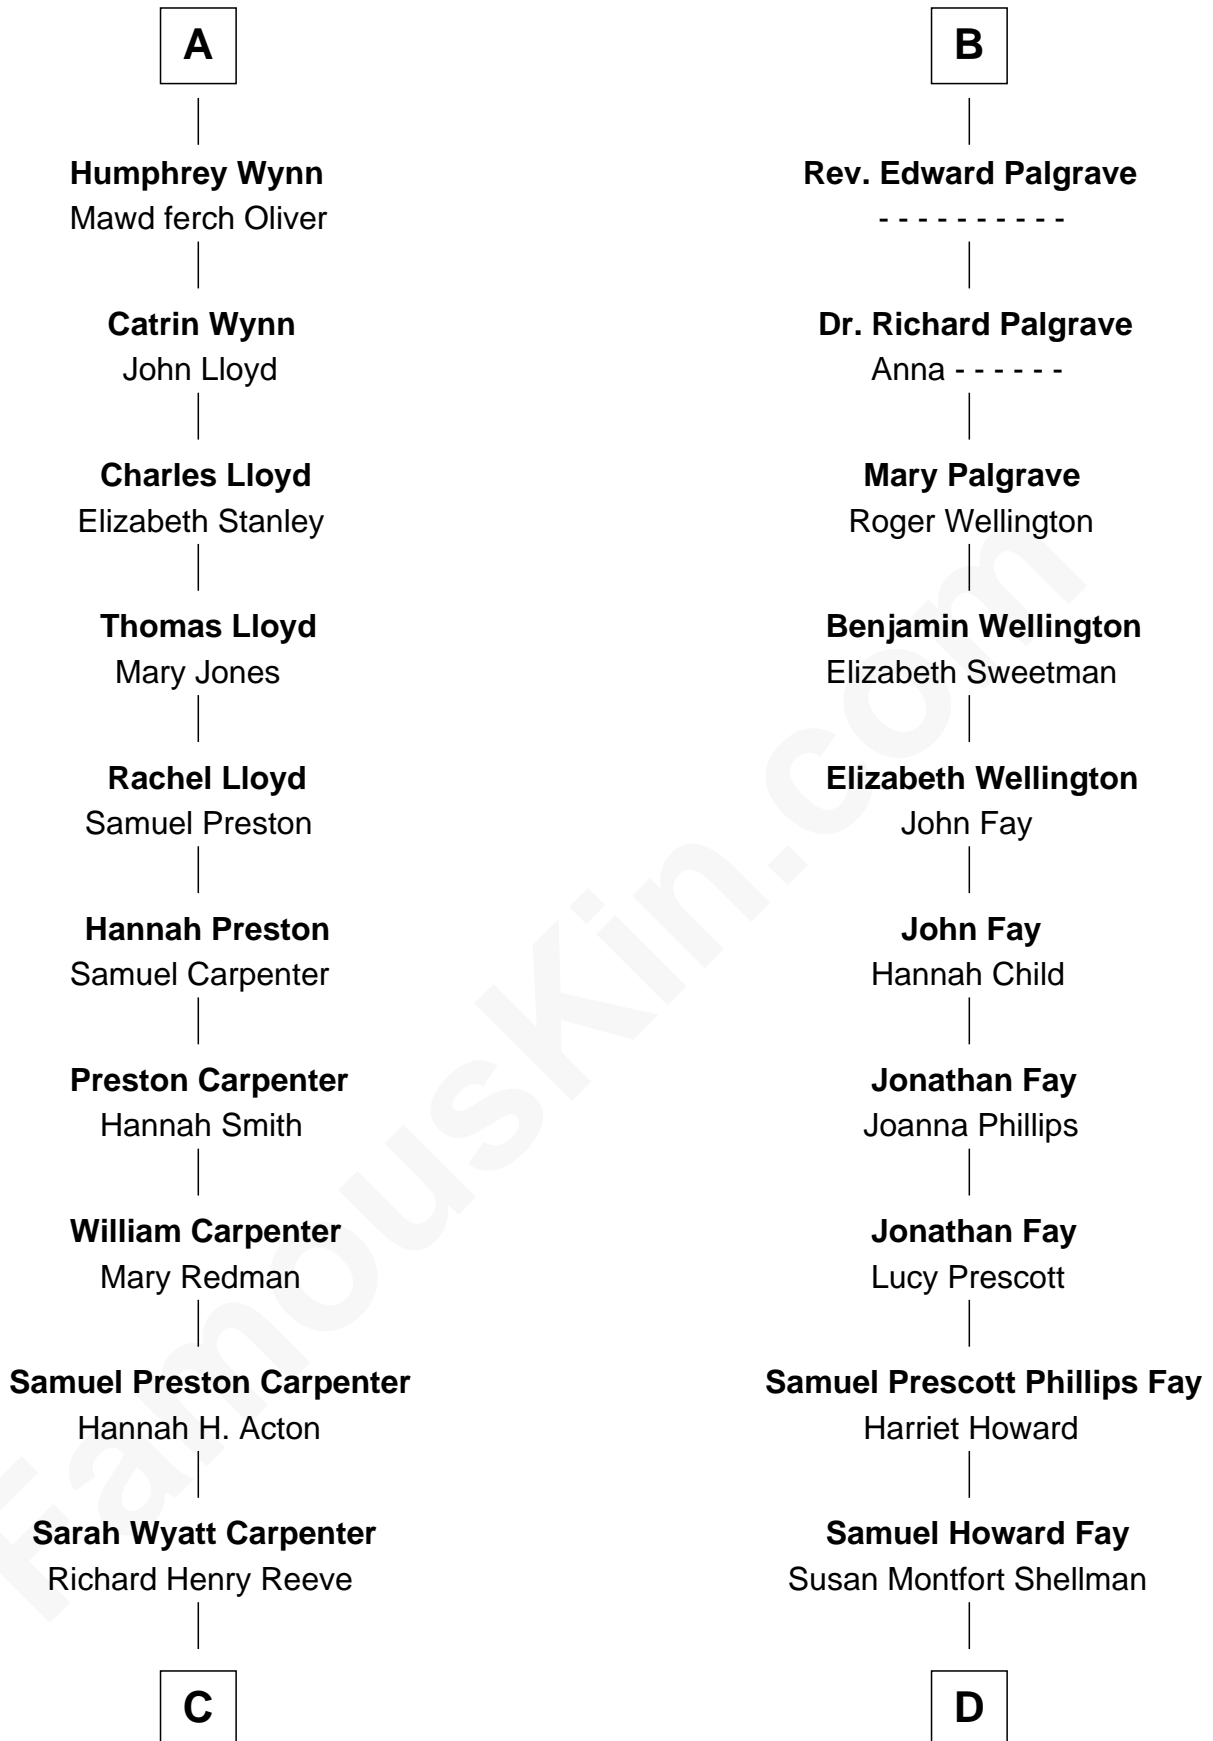

**FamousKin.com**  
**Relationship Chart of**  
**Christopher Reeve**  
*Movie Actor*

20th cousin 1 time removed of  
**George W. Bush**  
*43rd U.S. President*

**Sir William de Bohun**  
 Elizabeth de Badlesmere

**C**

**Augustus Henry Reeve**  
Margaretta Willis Baldwin

**Richard Henry Reeve**  
Anne Conrad D'Olier

**Franklin D'Olier Reeve**  
Barbara Pitney Lamb

**Christopher Reeve**  
*Movie Actor*

**D**

**Harriet Eleanor Fay**  
Rev. James Smith Bush

**Samuel Prescott Bush**  
Flora Sheldon

**Prescott Sheldon Bush**  
Dorothy Wear Walker

**George Herbert Walker Bush**  
Barbara Pierce

**George W. Bush**  
*43rd U.S. President*