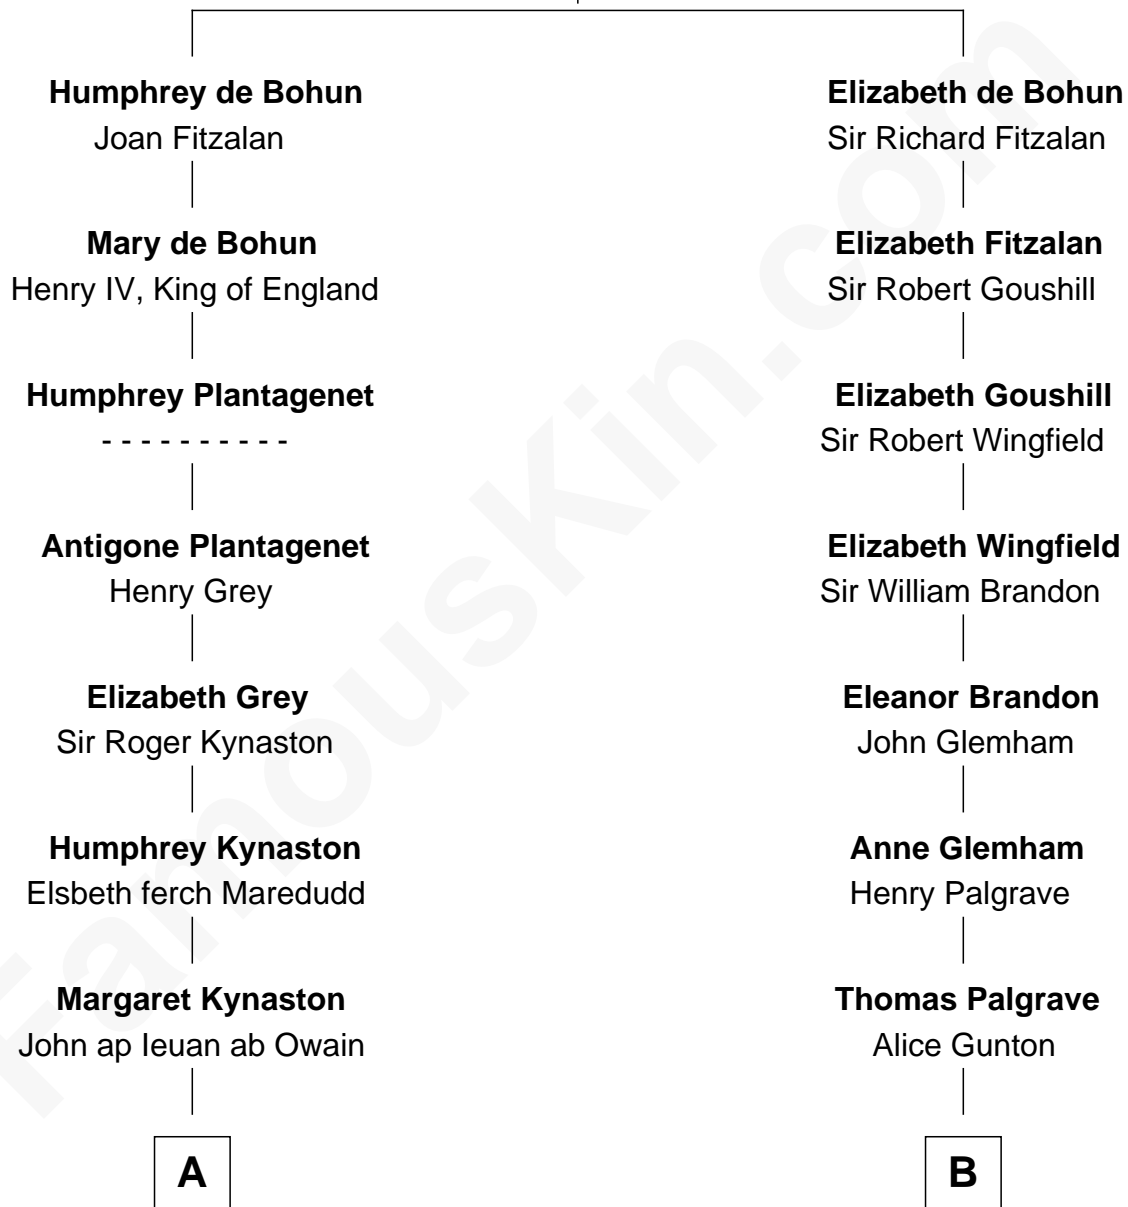

**FamousKin.com**  
**Relationship Chart of**  
**Christopher Reeve**  
*Movie Actor*

20th cousin 1 time removed of  
**George W. Bush**  
*43rd U.S. President*

**Sir William de Bohun**  
 Elizabeth de Badlesmere

**C**

**Augustus Henry Reeve**  
Margaretta Willis Baldwin

**Richard Henry Reeve**  
Anne Conrad D'Olier

**Franklin D'Olier Reeve**  
Barbara Pitney Lamb

**Christopher Reeve**  
*Movie Actor*

**D**

**Harriet Eleanor Fay**  
Rev. James Smith Bush

**Samuel Prescott Bush**  
Flora Sheldon

**Prescott Sheldon Bush**  
Dorothy Wear Walker

**George Herbert Walker Bush**  
Barbara Pierce

**George W. Bush**  
*43rd U.S. President*