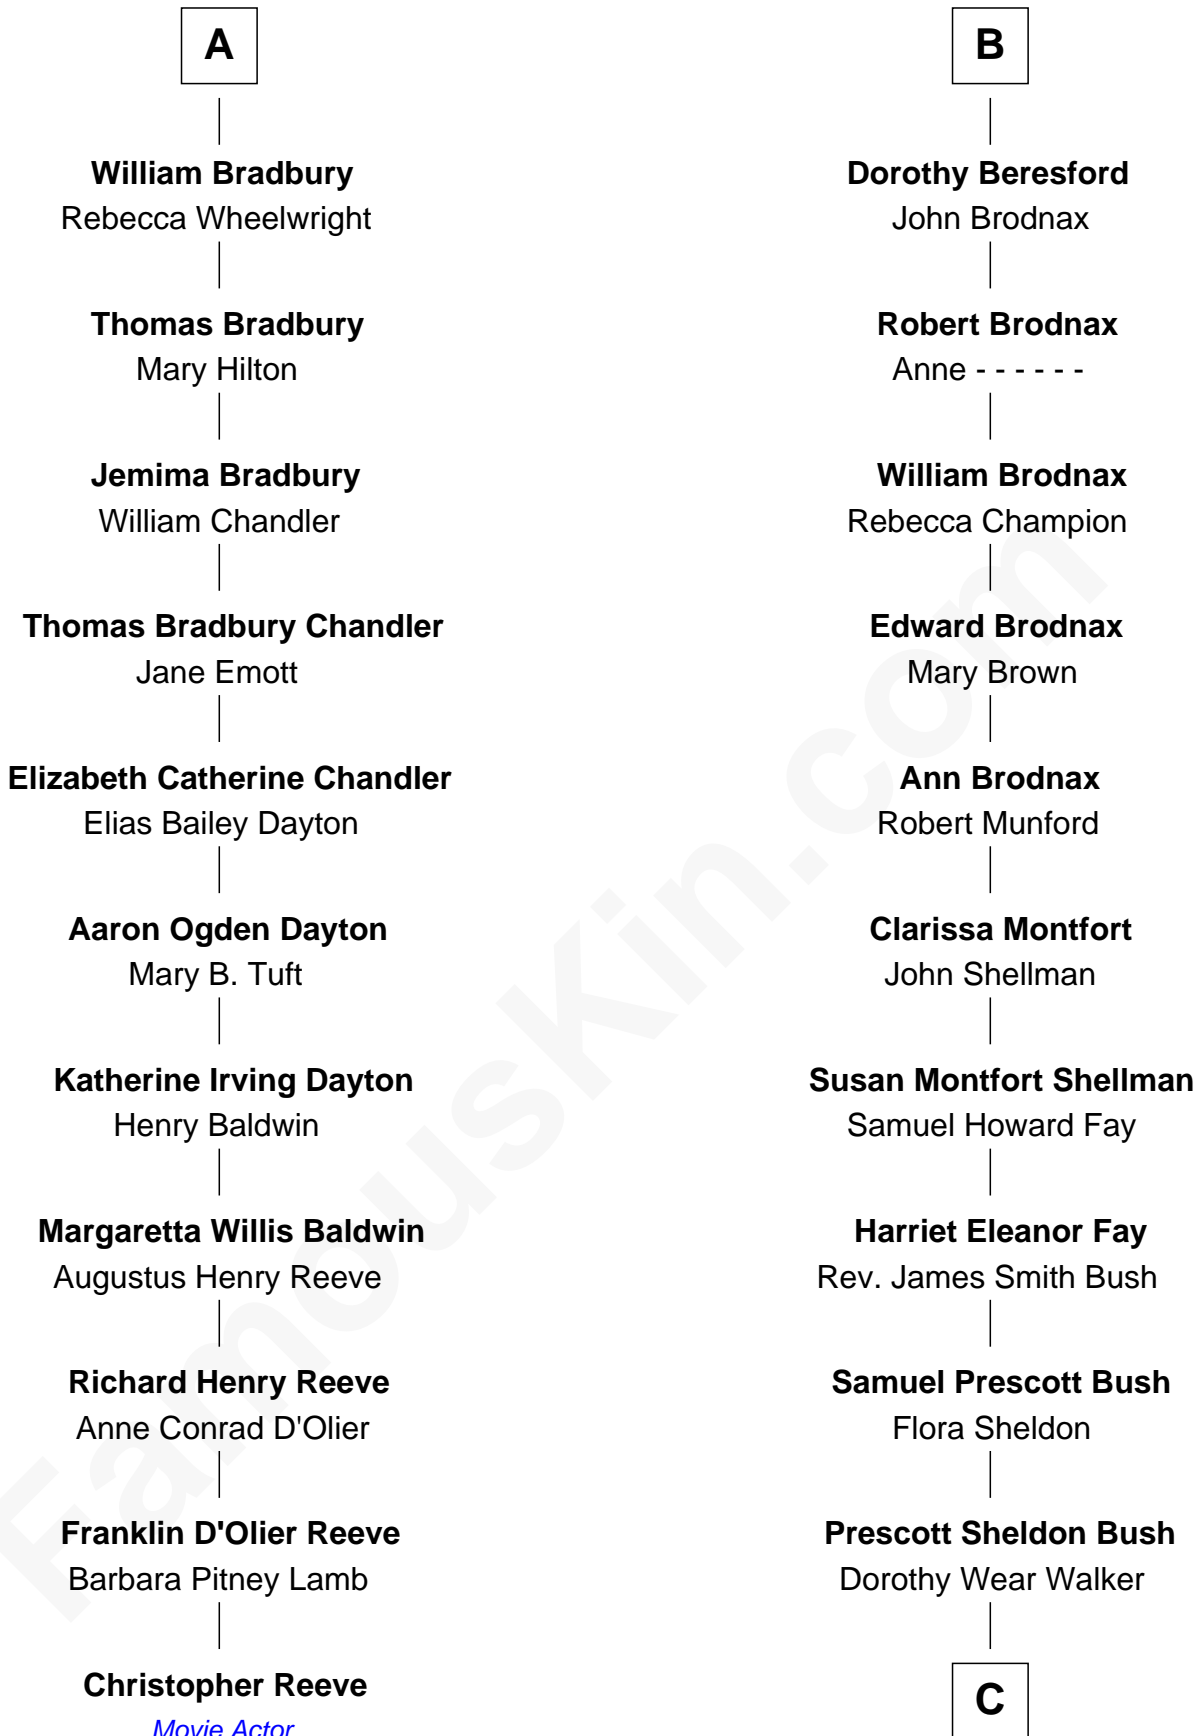

FamousKin.com
Relationship Chart of
Christopher Reeve
Movie Actor

17th cousin 1 time removed of

George W. Bush
43rd U.S. President

Sir Lionel de Welles
 Joan de Waterton

Margaret de Welles
 Sir Thomas Dymoke

Jane Dymoke
 John Fulnetby

Katherine Fulnetby
 William Dynwell

Anne Dynwell
 Henry Whitgift

William Whitgift

Elizabeth Whitgift
 Wymond Bradbury

Thomas Bradbury
 Mary Perkins

A

Eleanor de Welles
 Sir Thomas Hoo

Anne Hoo
 Sir Roger Copley

Eleanor Copley
 Sir Thomas West

Barbara West
 Sir John Guilford

Elizabeth Guilford
 Sir William Cromer

Dorothy Cromer
 William Seyliard

Elizabeth Seyliard
 Cornelius Beresford

B

C

George Herbert Walker Bush

Barbara Pierce

George W. Bush

43rd U.S. President

FamousKin.com