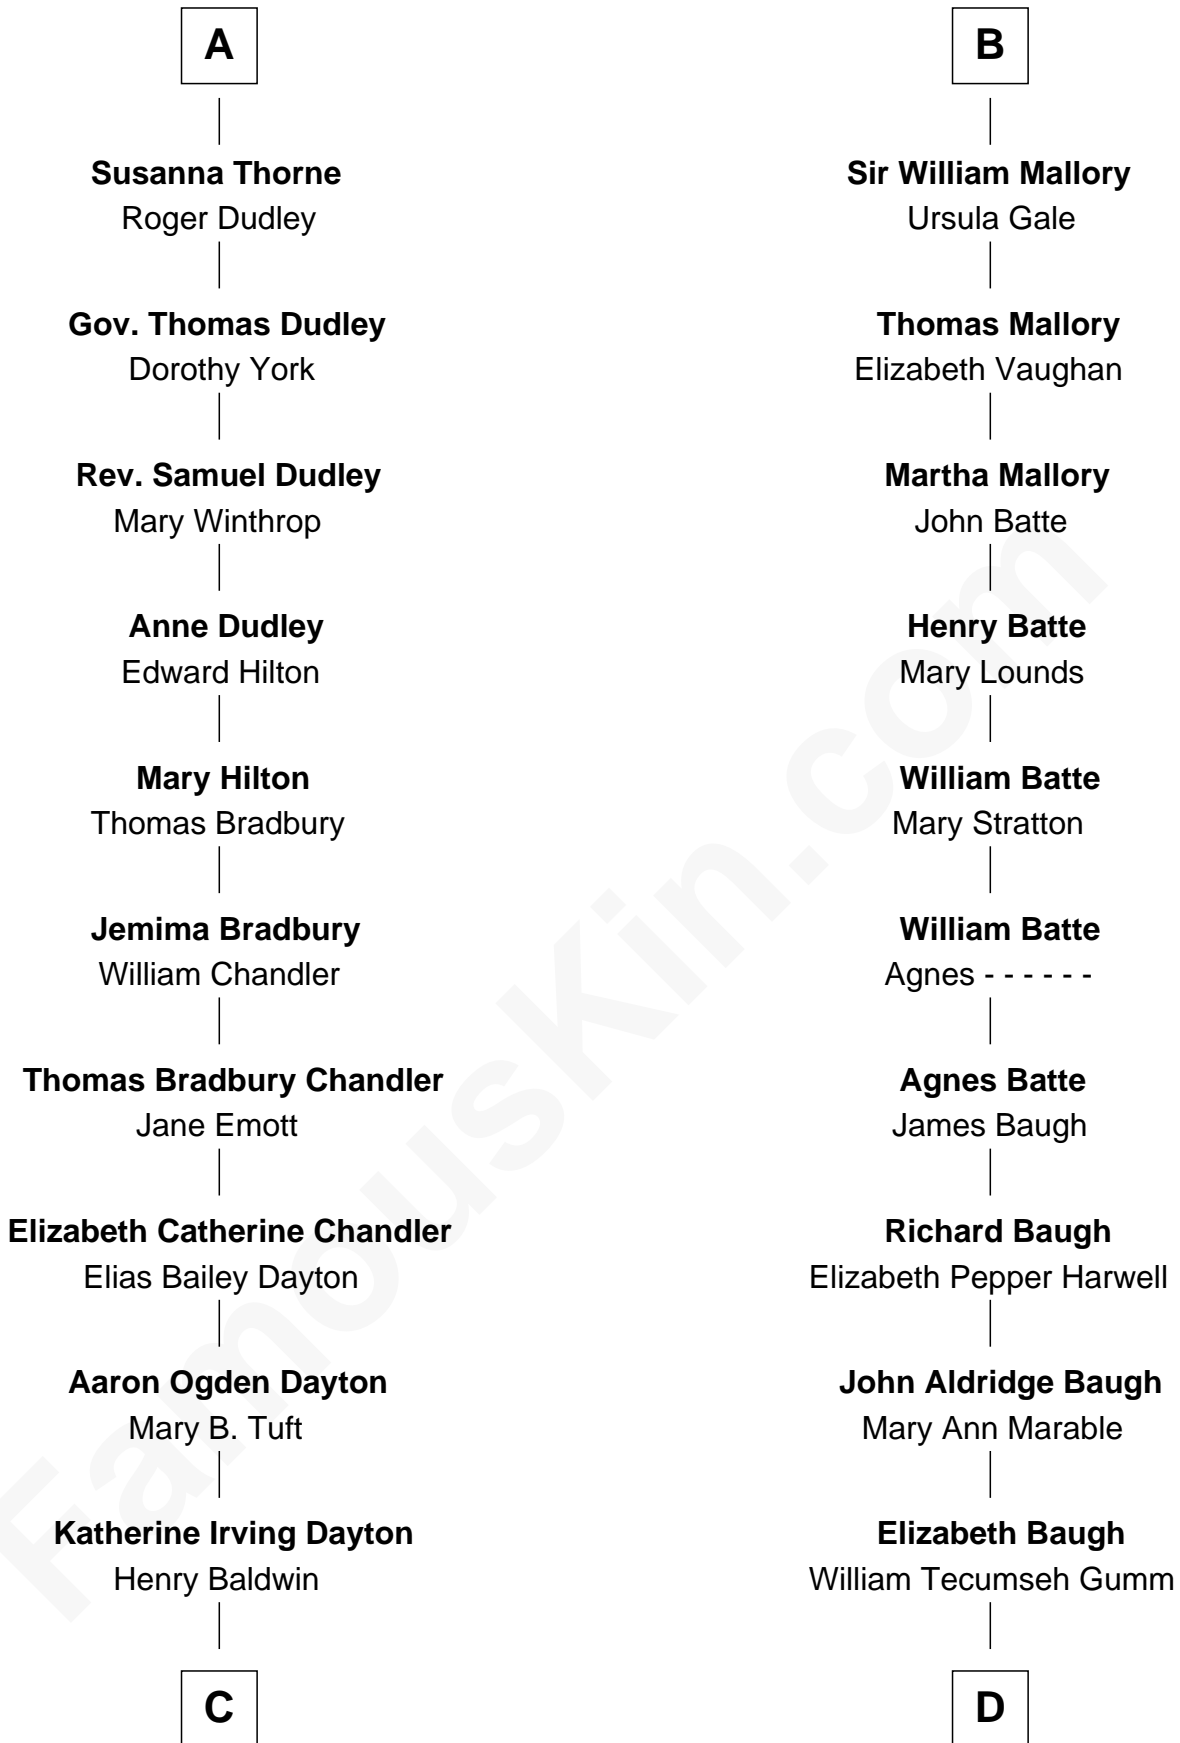

FamousKin.com
Relationship Chart of
Christopher Reeve
Movie Actor

18th cousin 2 times removed of

Judy Garland
Singer and Movie Actress

Sir John Grey
 Avice Marmion

FamousKin.com