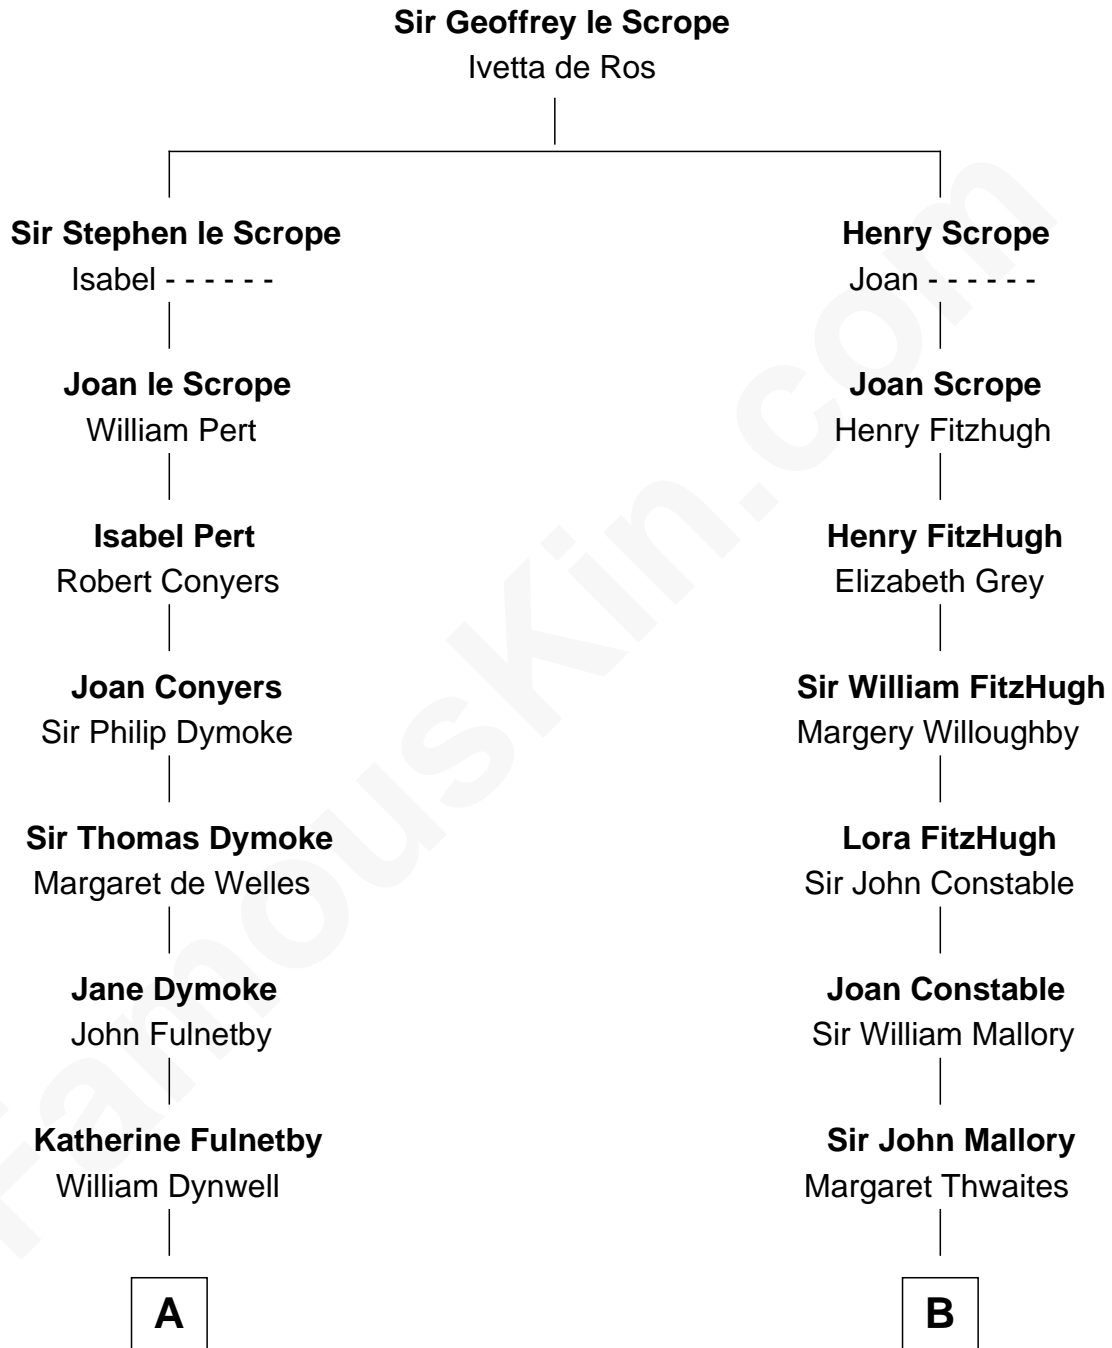

FamousKin.com
Relationship Chart of
Christopher Reeve
Movie Actor

19th cousin 2 times removed of
Judy Garland
Singer and Movie Actress

C

Katherine Irving Dayton

Henry Baldwin

Margaretta Willis Baldwin

Augustus Henry Reeve