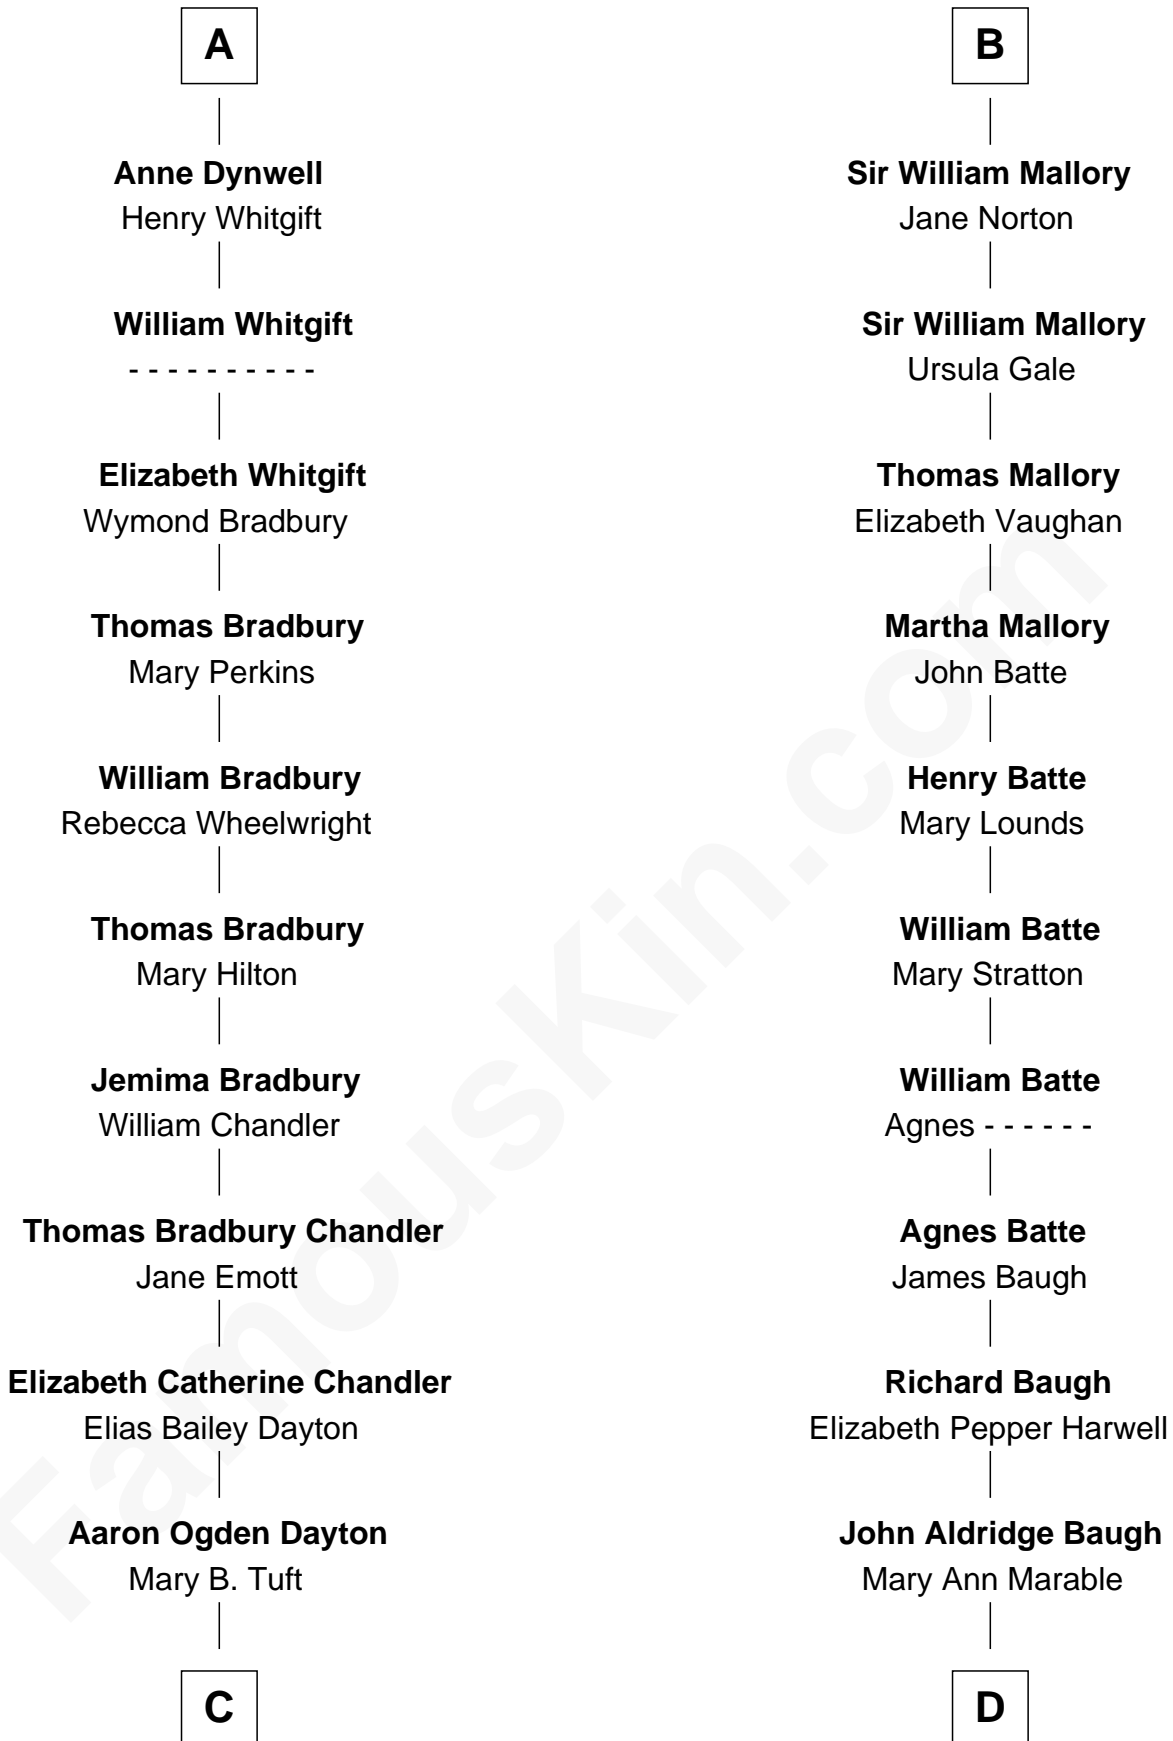

FamousKin.com
Relationship Chart of
Christopher Reeve
Movie Actor

19th cousin 2 times removed of
Judy Garland
Singer and Movie Actress

C

Katherine Irving Dayton

Henry Baldwin

Margaretta Willis Baldwin

Augustus Henry Reeve

Richard Henry Reeve

Anne Conrad D'Olier

Franklin D'Olier Reeve

Barbara Pitney Lamb

Christopher Reeve

Movie Actor

D

Elizabeth Baugh