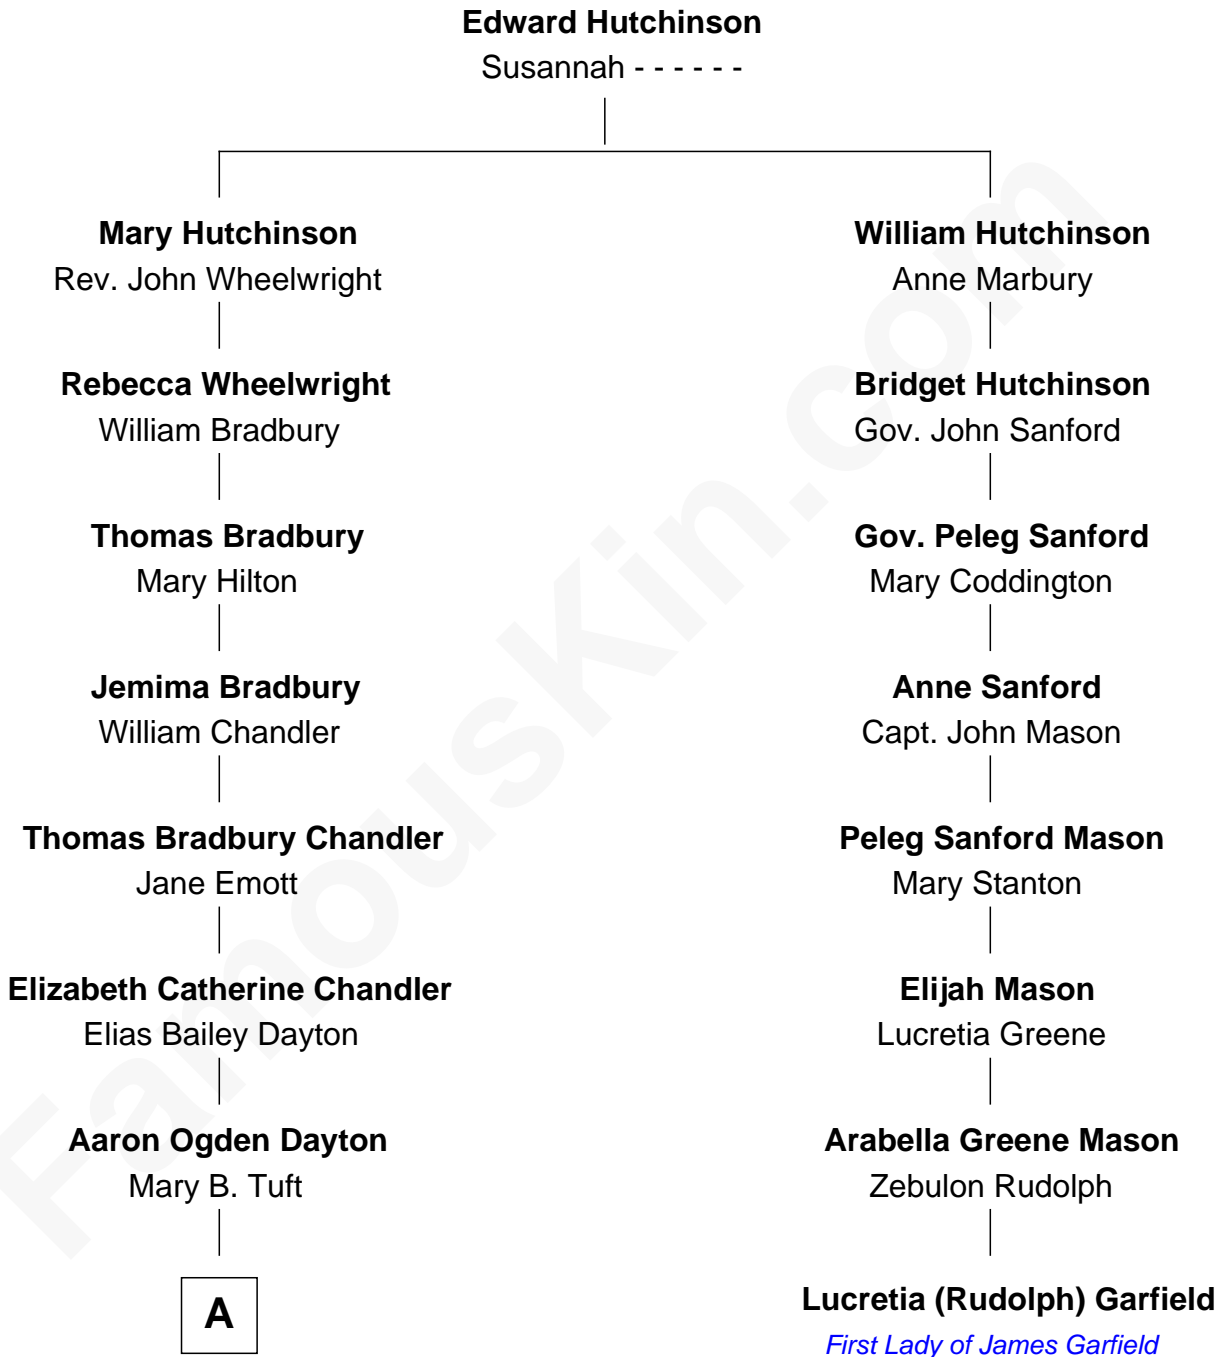

**FamousKin.com**  
**Relationship Chart of**  
**Christopher Reeve**  
*Movie Actor*

7th cousin 4 times removed of  
**Lucretia (Rudolph) Garfield**  
*First Lady of President James Garfield*

**A**

—  
**Katherine Irving Dayton**

Henry Baldwin

—  
**Margaretta Willis Baldwin**

Augustus Henry Reeve

—  
**Richard Henry Reeve**

Anne Conrad D'Olier

—  
**Franklin D'Olier Reeve**

Barbara Pitney Lamb

—  
**Christopher Reeve**

*Movie Actor*