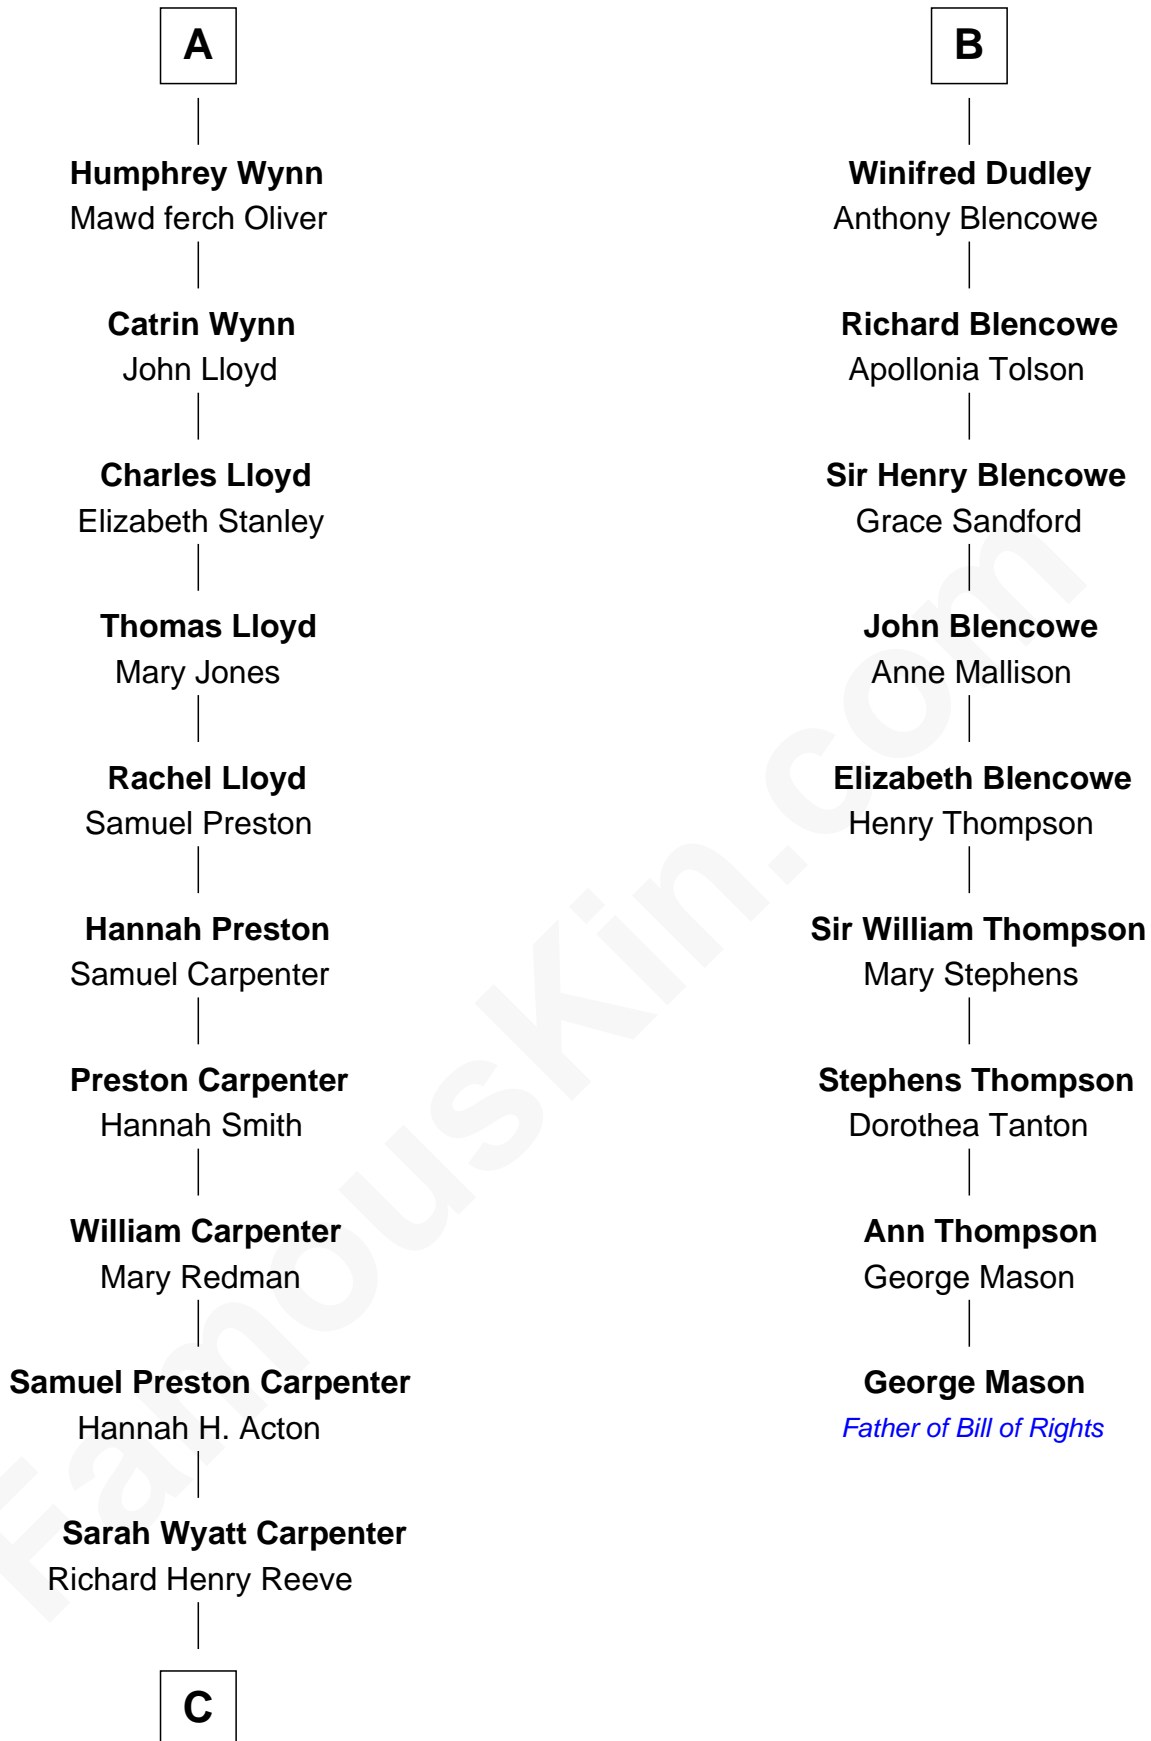

FamousKin.com
Relationship Chart of
Christopher Reeve
Movie Actor

15th cousin 5 times removed of
George Mason
Father of the U.S. Bill of Rights

C

—
Augustus Henry Reeve
Margaretta Willis Baldwin

—
Richard Henry Reeve
Anne Conrad D'Olier

—
Franklin D'Olier Reeve
Barbara Pitney Lamb

—
Christopher Reeve
Movie Actor

FamousKin.com