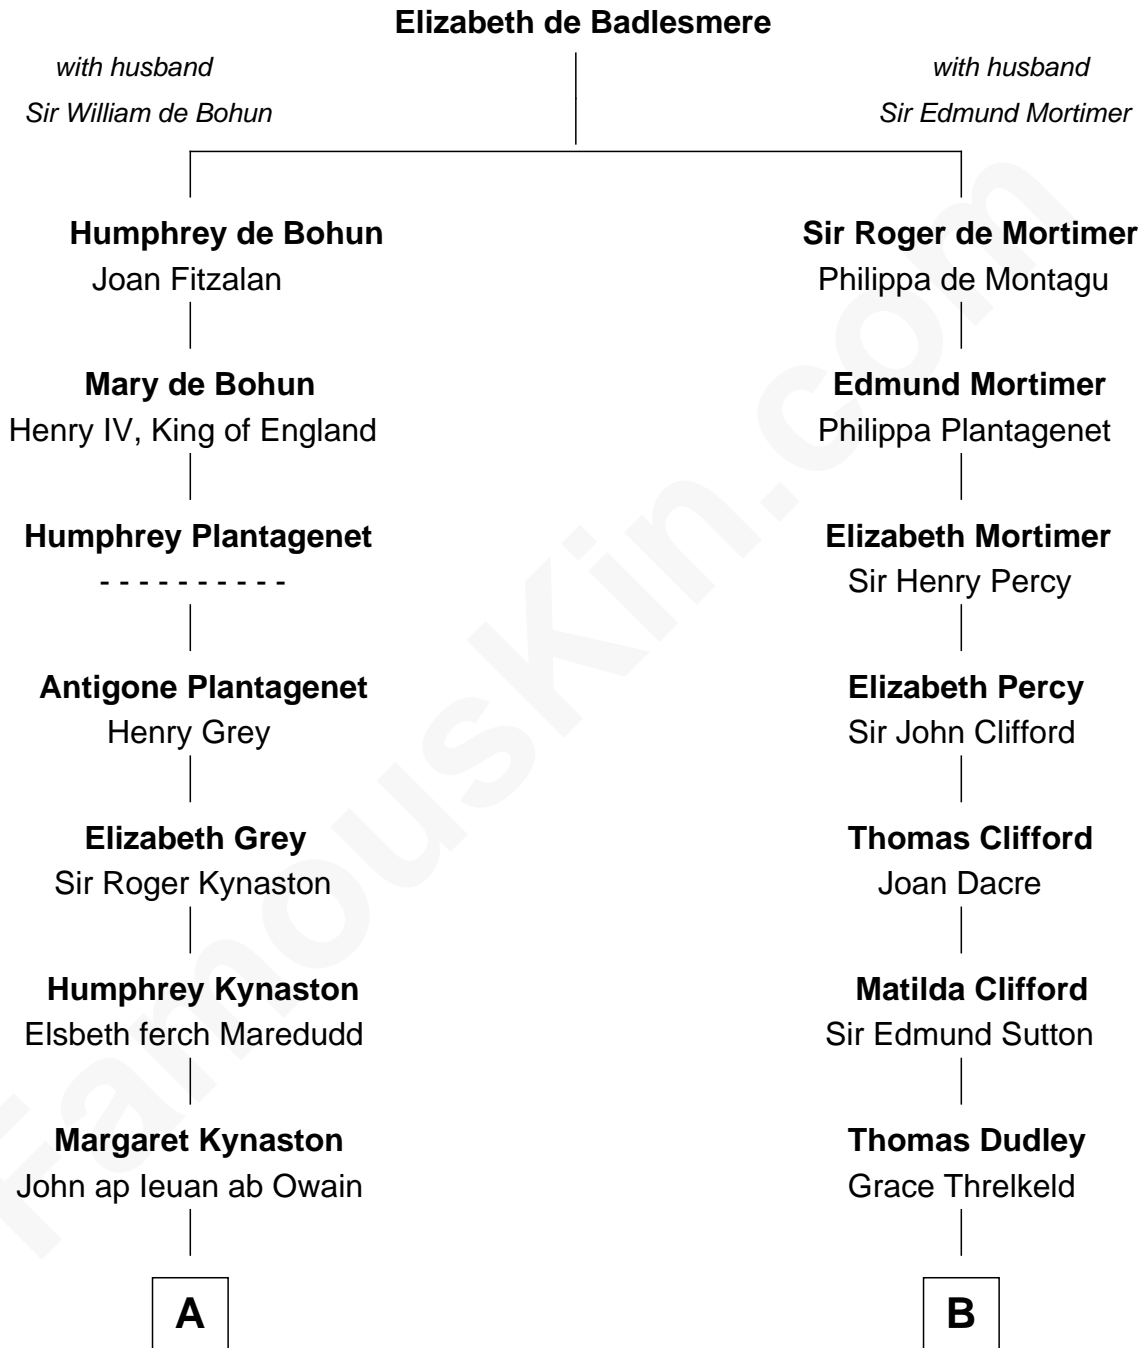

**FamousKin.com**  
**Relationship Chart of**  
**Christopher Reeve**  
*Movie Actor*

15th cousin 5 times removed of  
**George Mason**  
*Father of the U.S. Bill of Rights*

**C**

—  
**Augustus Henry Reeve**  
Margaretta Willis Baldwin

—  
**Richard Henry Reeve**  
Anne Conrad D'Olier

—  
**Franklin D'Olier Reeve**  
Barbara Pitney Lamb

—  
**Christopher Reeve**  
*Movie Actor*

FamousKin.com