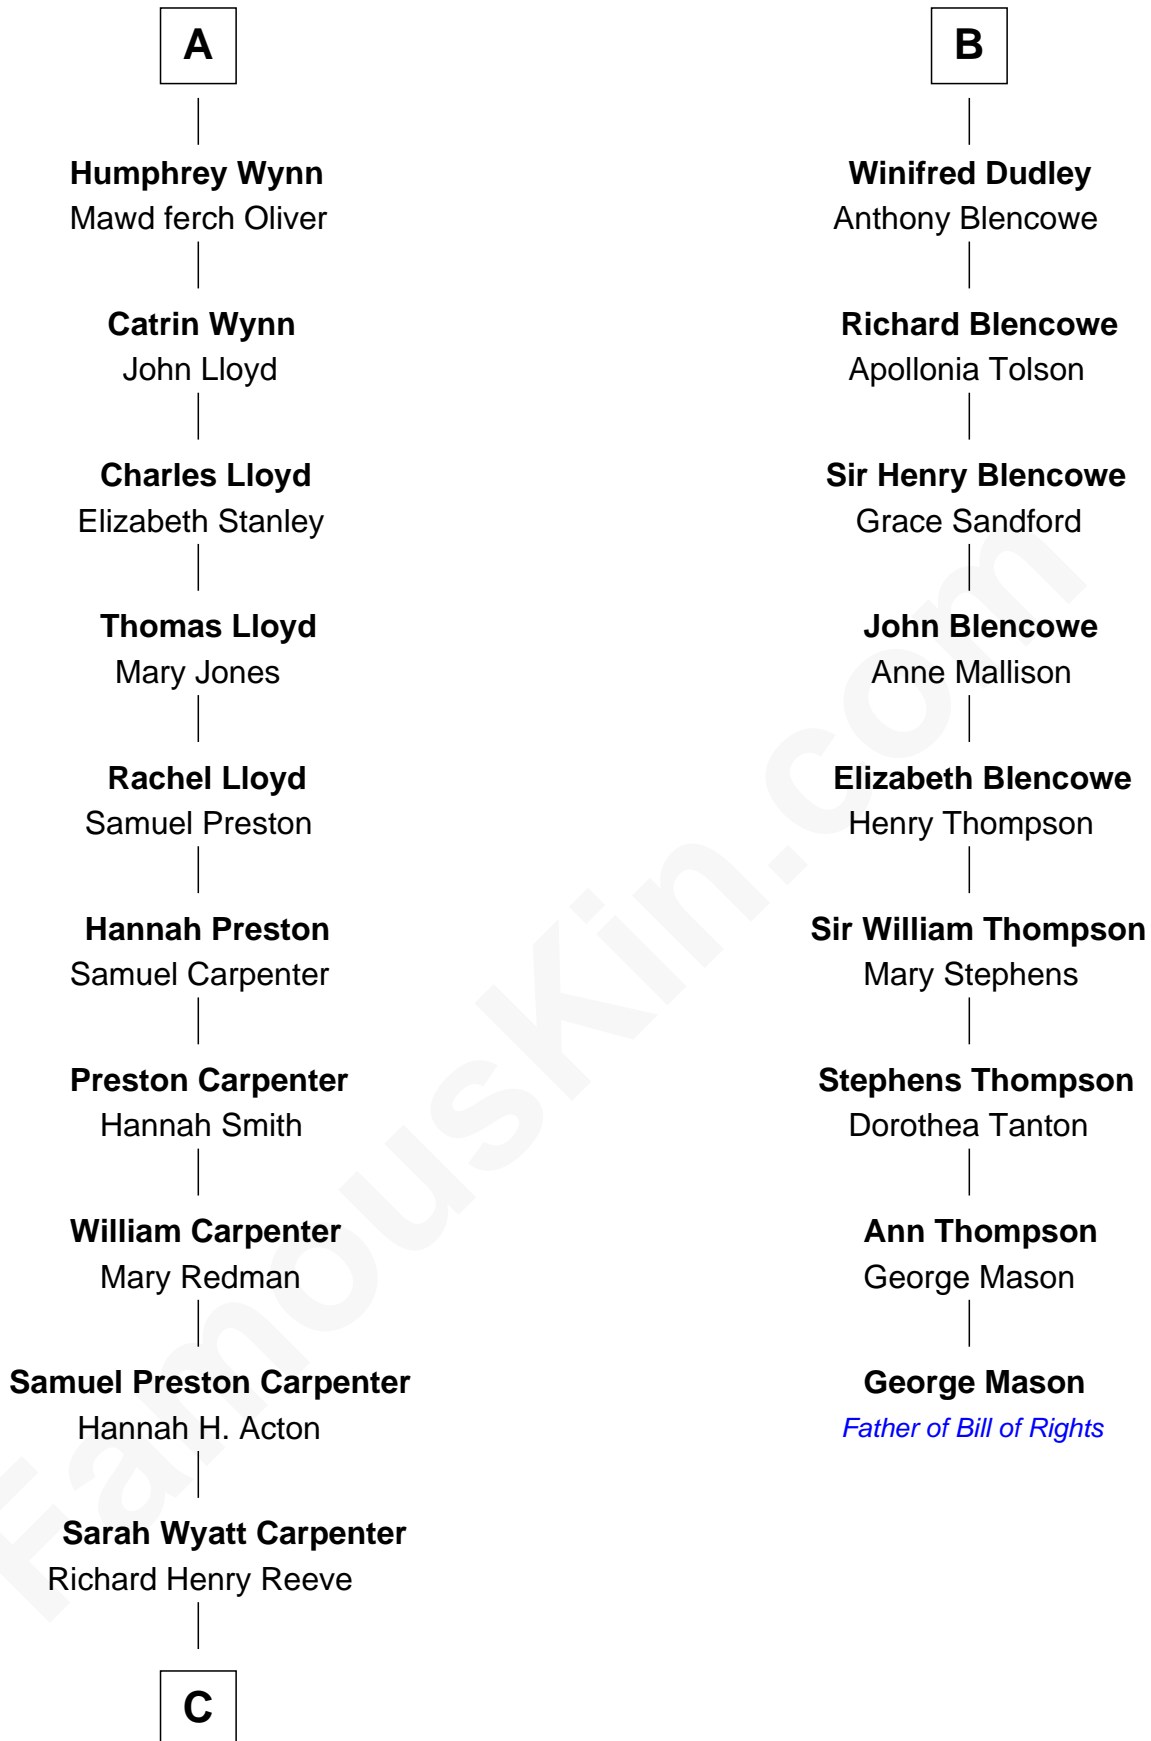

**FamousKin.com**  
**Relationship Chart of**  
**Christopher Reeve**  
*Movie Actor*

15th cousin 5 times removed of  
**George Mason**  
*Father of the U.S. Bill of Rights*

**C**

—  
**Augustus Henry Reeve**  
Margaretta Willis Baldwin

—  
**Richard Henry Reeve**  
Anne Conrad D'Olier

—  
**Franklin D'Olier Reeve**  
Barbara Pitney Lamb

—  
**Christopher Reeve**  
*Movie Actor*

FamousKin.com