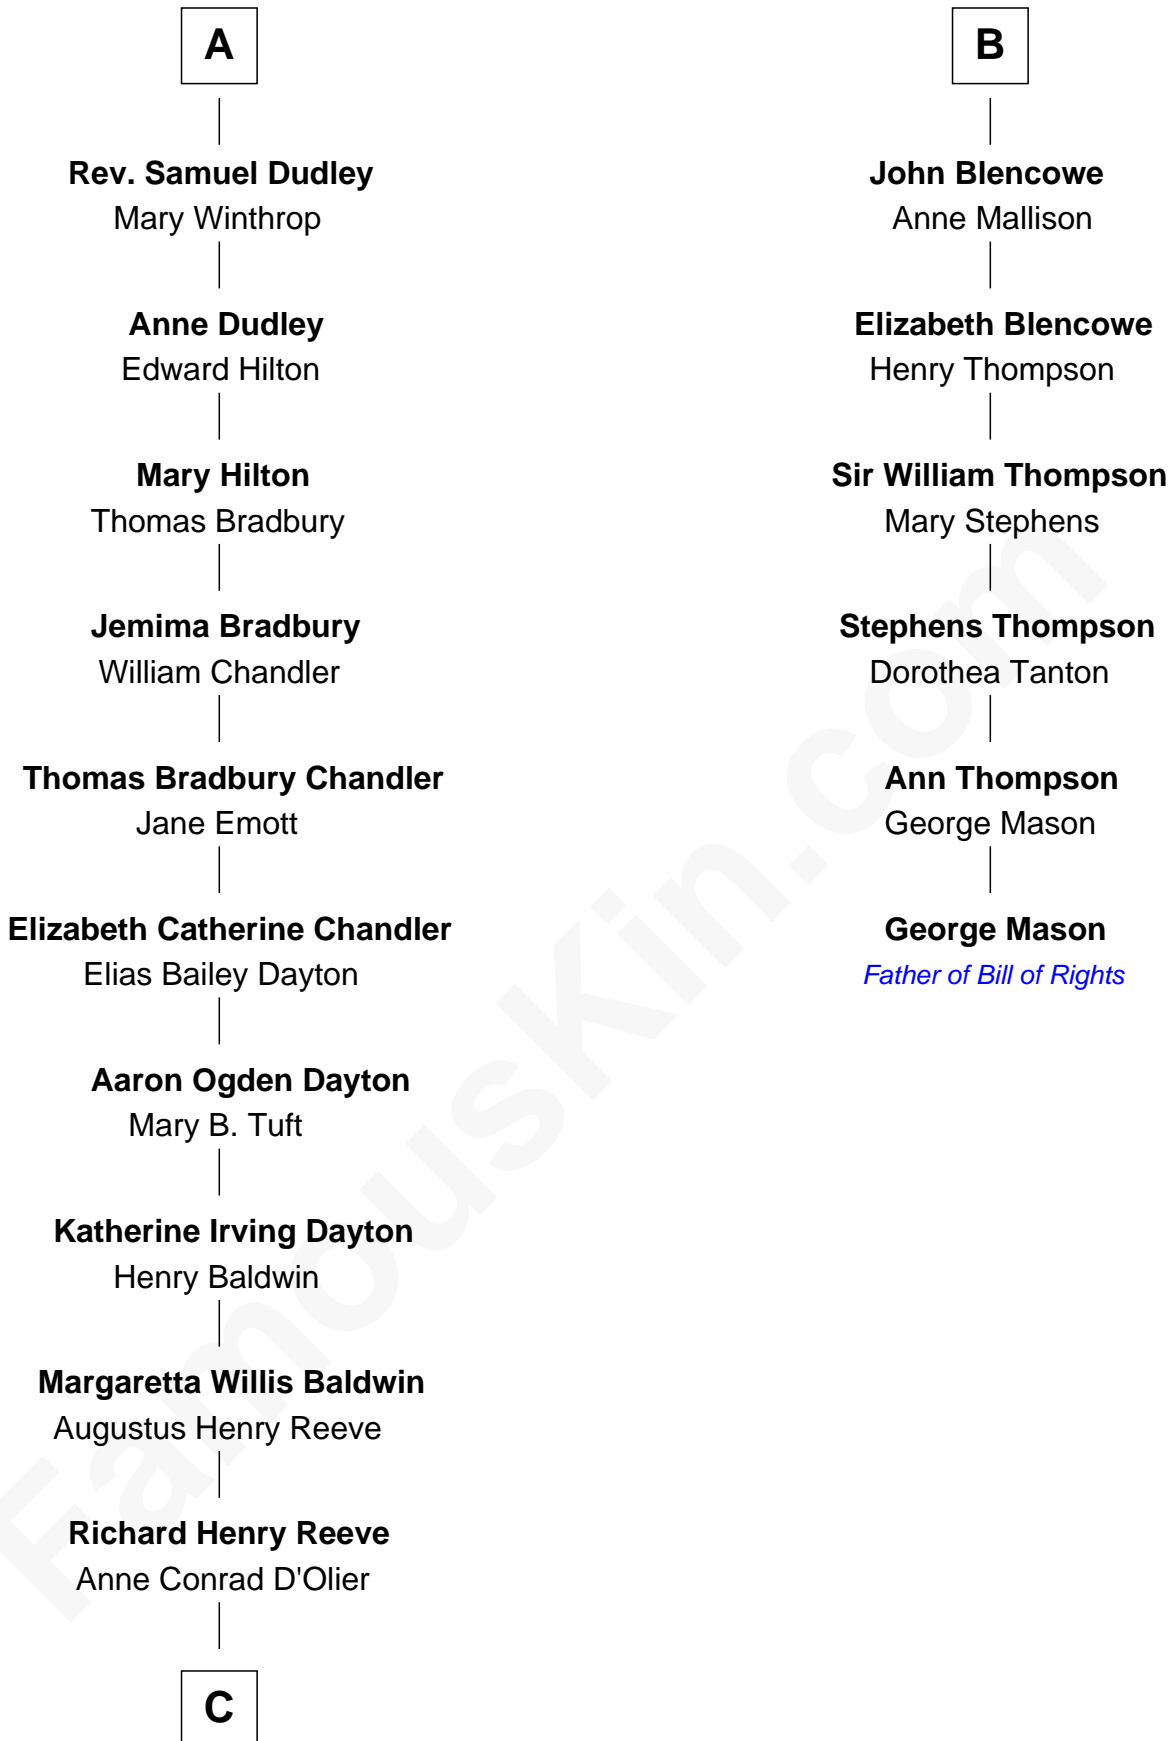

FamousKin.com
Relationship Chart of
Christopher Reeve
Movie Actor

12th cousin 6 times removed of
George Mason
Father of the U.S. Bill of Rights

C

Franklin D'Olier Reeve

Barbara Pitney Lamb

Christopher Reeve

Movie Actor

FamousKin.com