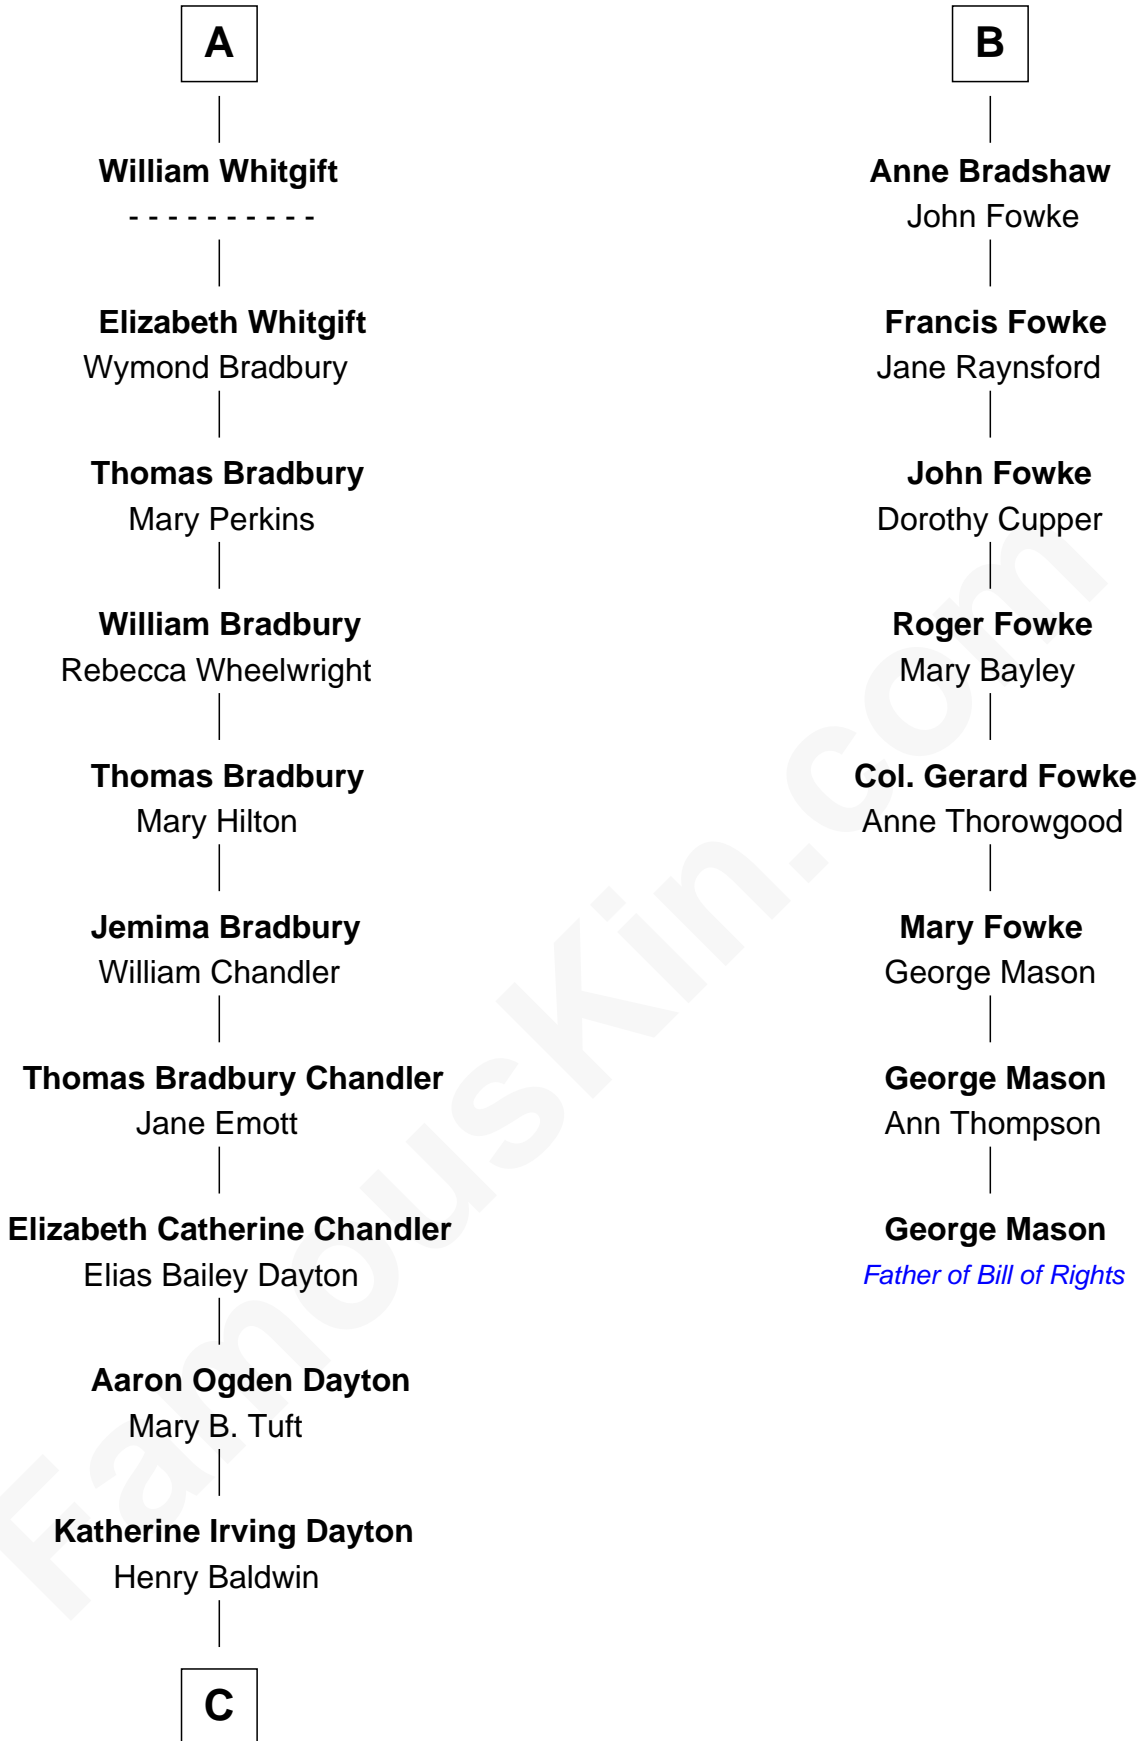

FamousKin.com
Relationship Chart of
Christopher Reeve
Movie Actor

14th cousin 6 times removed of
George Mason
Father of the U.S. Bill of Rights

C

—
Margaretta Willis Baldwin

Augustus Henry Reeve

—
Richard Henry Reeve

Anne Conrad D'Olier

—
Franklin D'Olier Reeve

Barbara Pitney Lamb

—
Christopher Reeve

Movie Actor

FamousKin.com