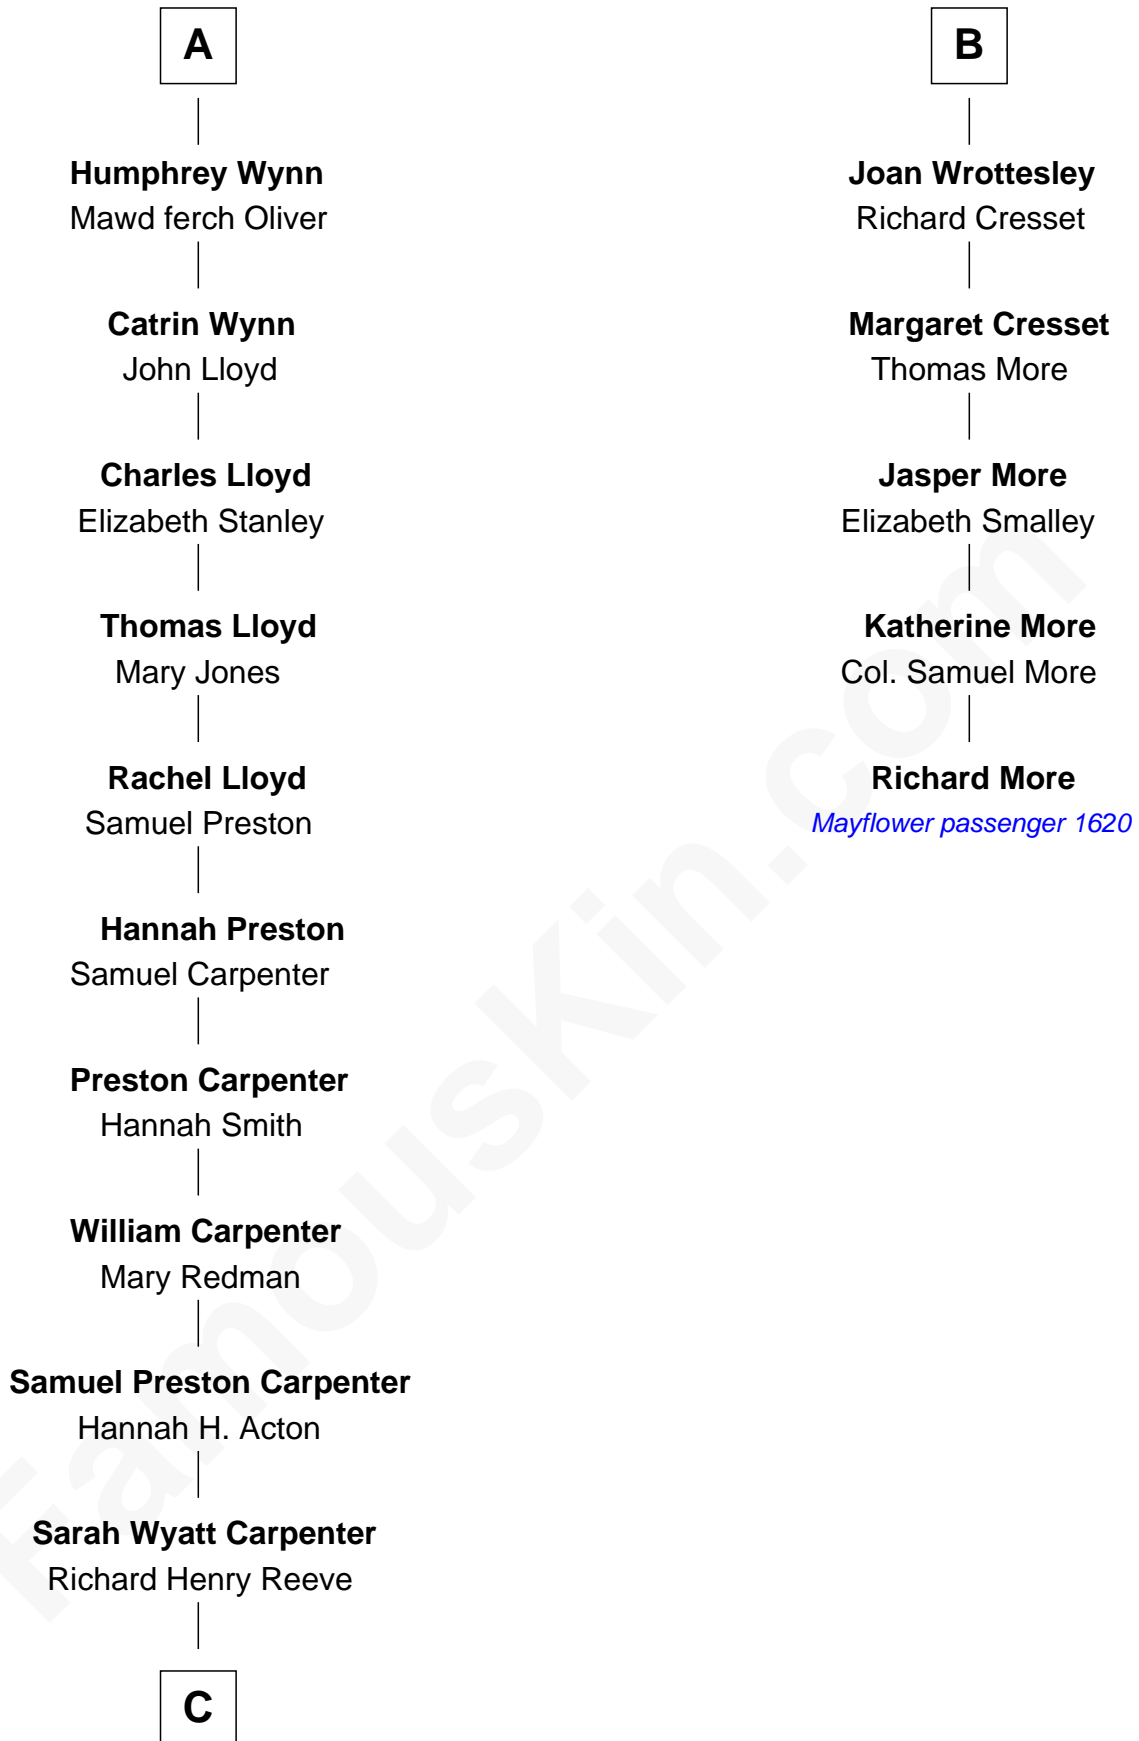

FamousKin.com

Relationship Chart of

Christopher Reeve

Movie Actor

MAYFLOWER

11th cousin 9 times removed of

Richard More

(c1614 - c1696) Mayflower passenger 1620

Edward III, King of England

Philippa of Hainault

C

—
Augustus Henry Reeve
Margaretta Willis Baldwin

—
Richard Henry Reeve
Anne Conrad D'Olier

—
Franklin D'Olier Reeve
Barbara Pitney Lamb

—
Christopher Reeve
Movie Actor