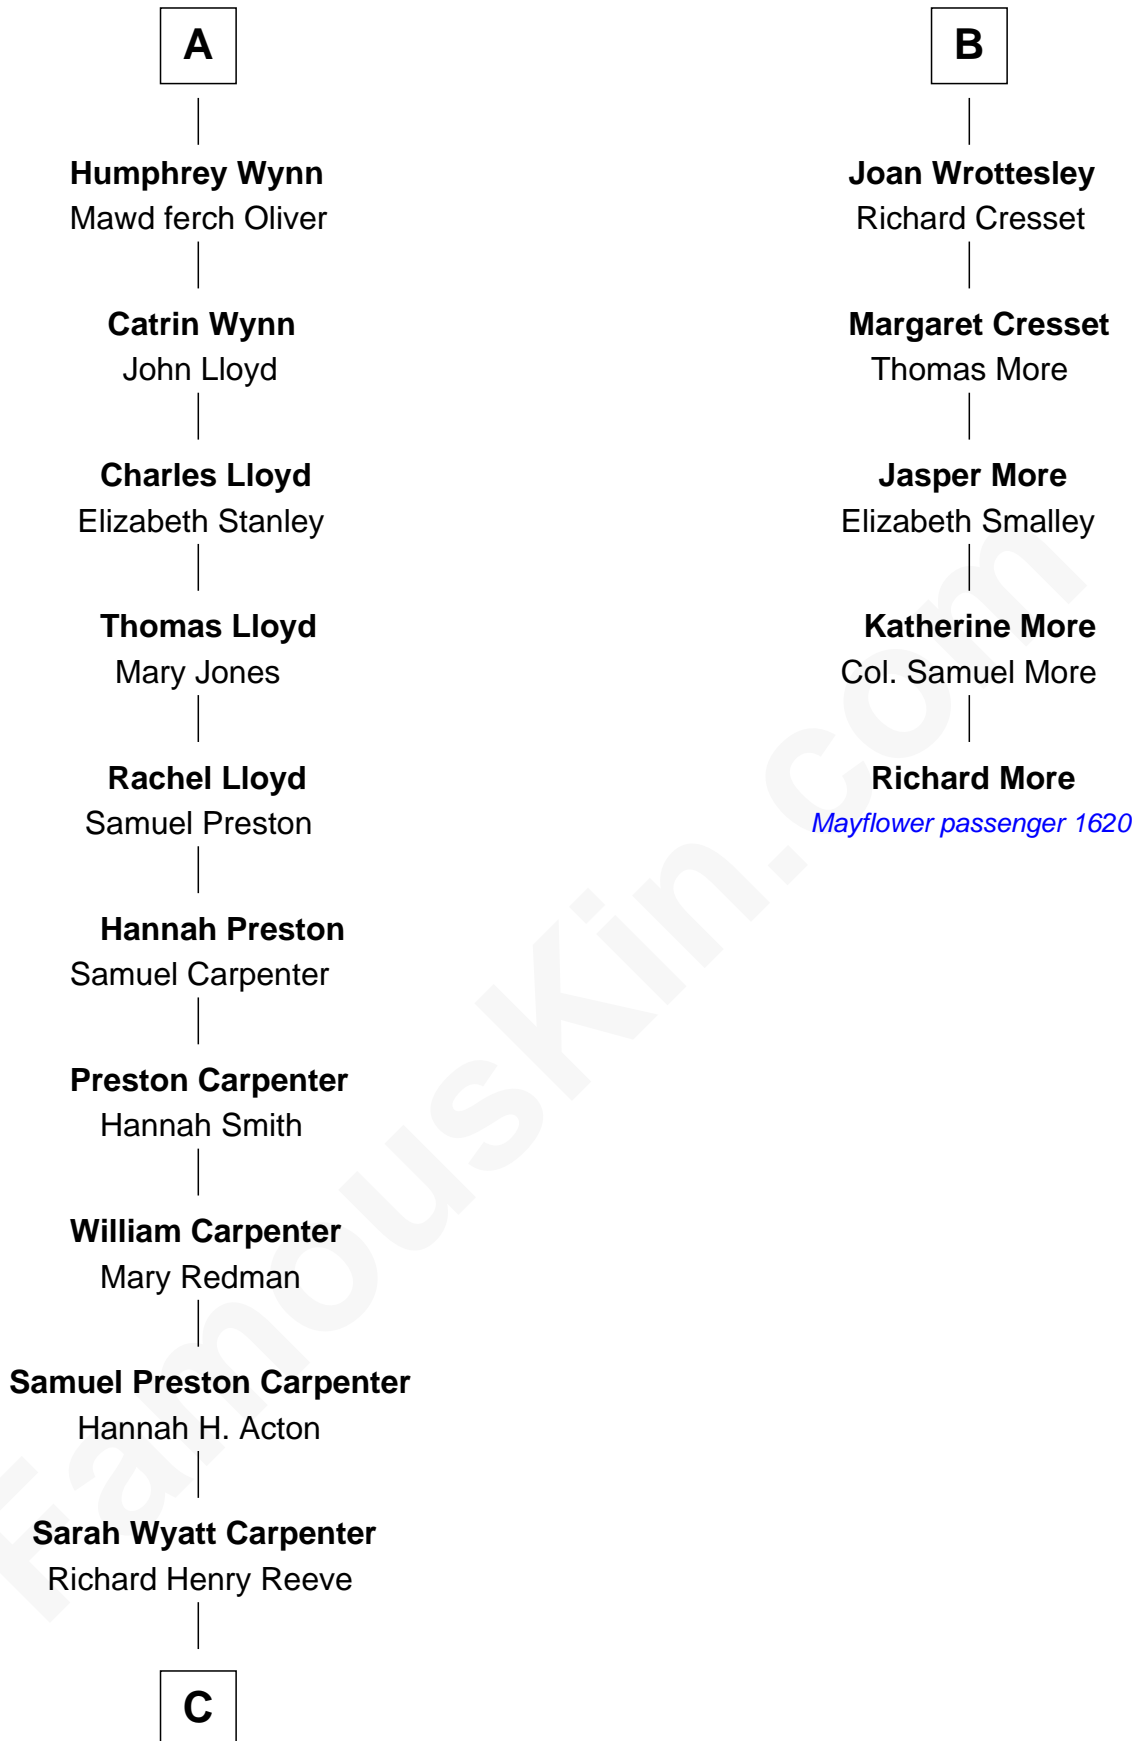

FamousKin.com
Relationship Chart of
Christopher Reeve
Movie Actor

11th cousin 9 times removed of

Richard More
(c1614 - c1696) Mayflower passenger 1620

C

—
Augustus Henry Reeve
Margaretta Willis Baldwin

—
Richard Henry Reeve
Anne Conrad D'Olier

—
Franklin D'Olier Reeve
Barbara Pitney Lamb

—
Christopher Reeve
Movie Actor

FamousKin.com