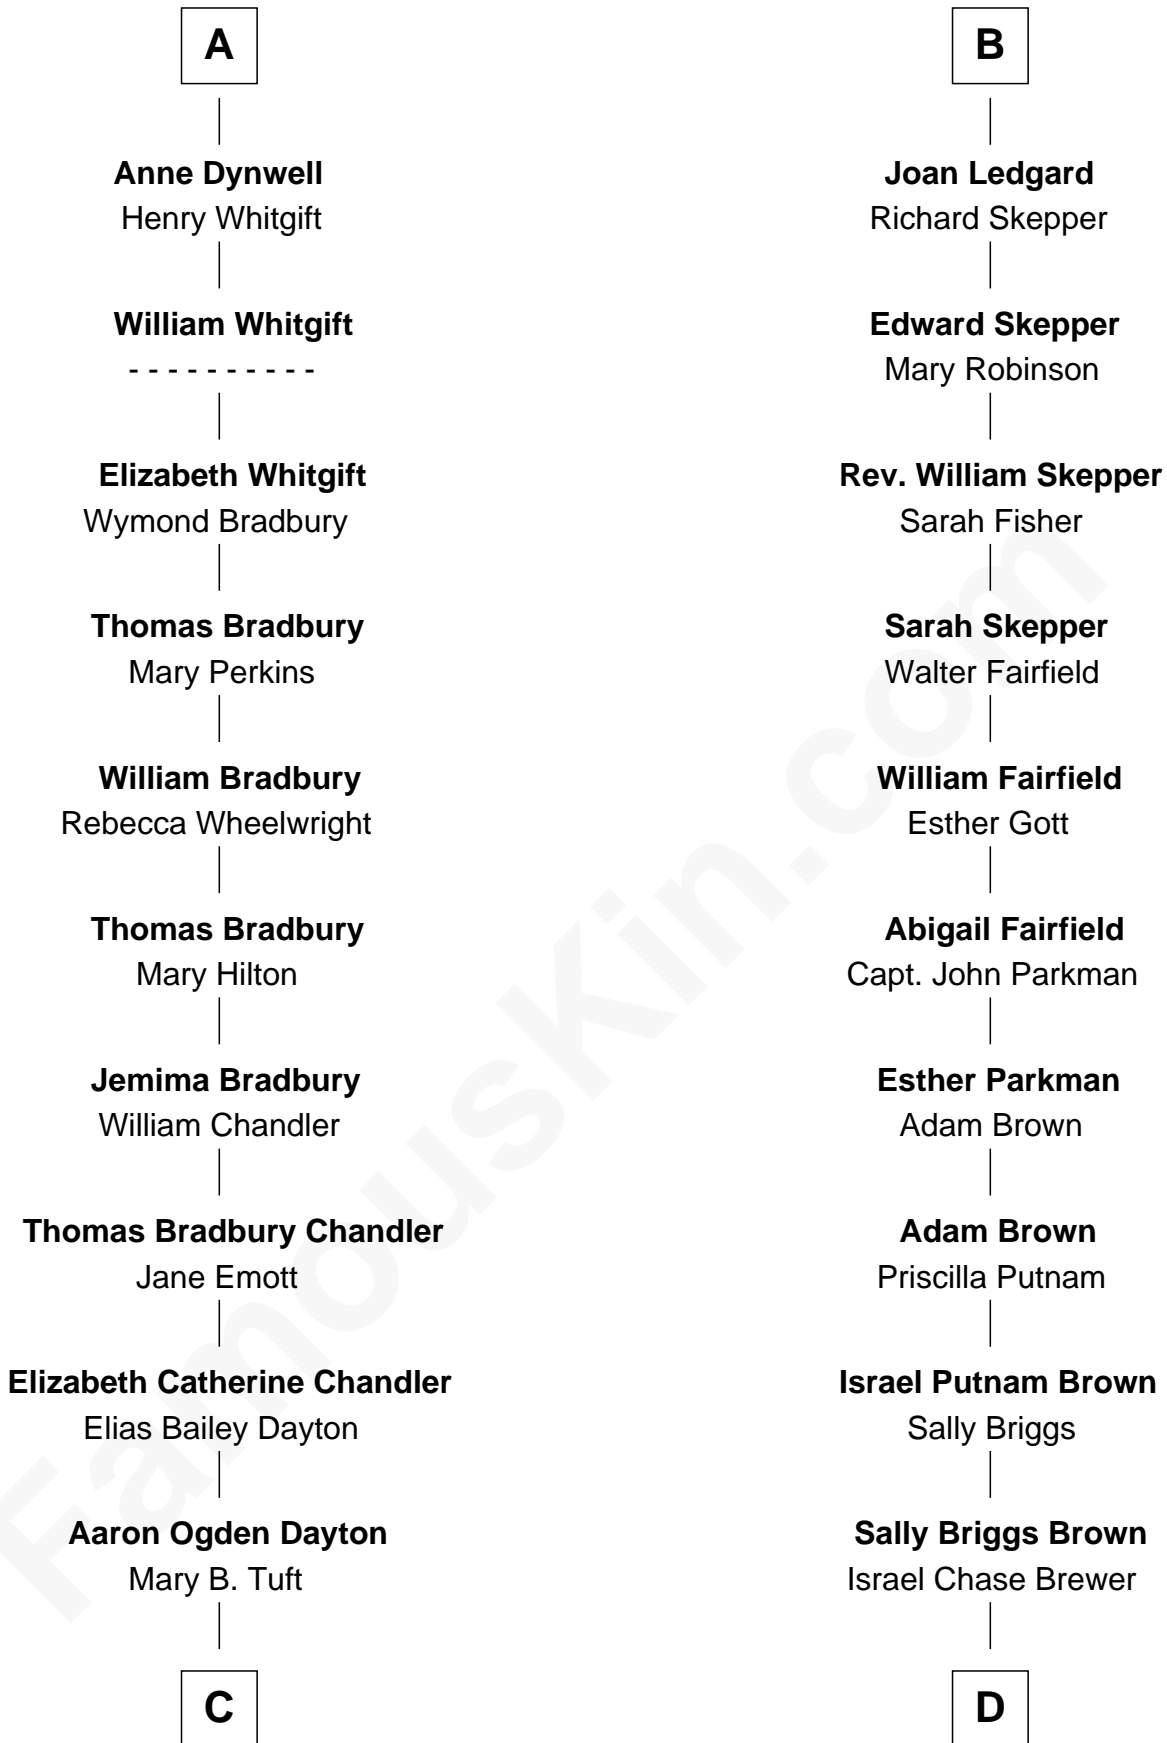

FamousKin.com
Relationship Chart of
Christopher Reeve
Movie Actor

19th cousin 2 times removed of
Calvin Coolidge
30th U.S. President

Sir Thomas de Beauchamp
 Katherine de Mortimer

C

Katherine Irving Dayton

Henry Baldwin

Margaretta Willis Baldwin

Augustus Henry Reeve

Richard Henry Reeve

Anne Conrad D'Olier

Franklin D'Olier Reeve

Barbara Pitney Lamb

Christopher Reeve