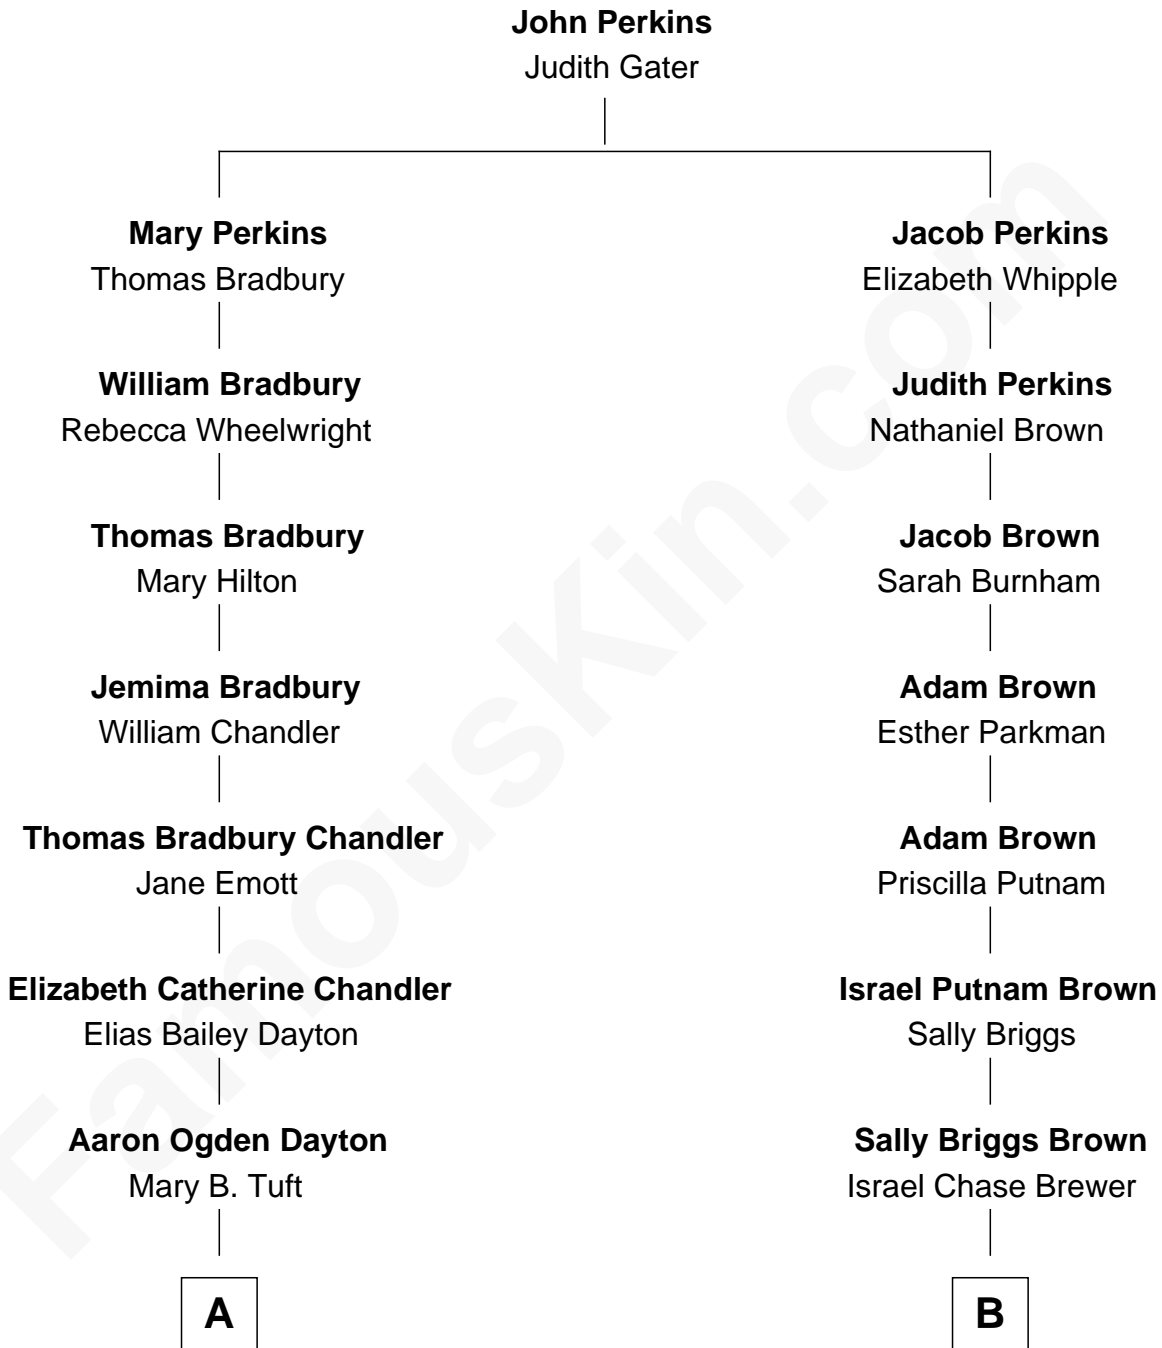

FamousKin.com
Relationship Chart of
Christopher Reeve
Movie Actor

9th cousin 2 times removed of
Calvin Coolidge
30th U.S. President

A

Katherine Irving Dayton

Henry Baldwin

Margaretta Willis Baldwin

Augustus Henry Reeve

Richard Henry Reeve

Anne Conrad D'Olier

Franklin D'Olier Reeve

Barbara Pitney Lamb

Christopher Reeve

Movie Actor

B

Sarah Almeda Brewer

Calvin Galusha Coolidge

Col. John Calvin Coolidge

Victoria Josephine Moor

Calvin Coolidge

30th U.S. President