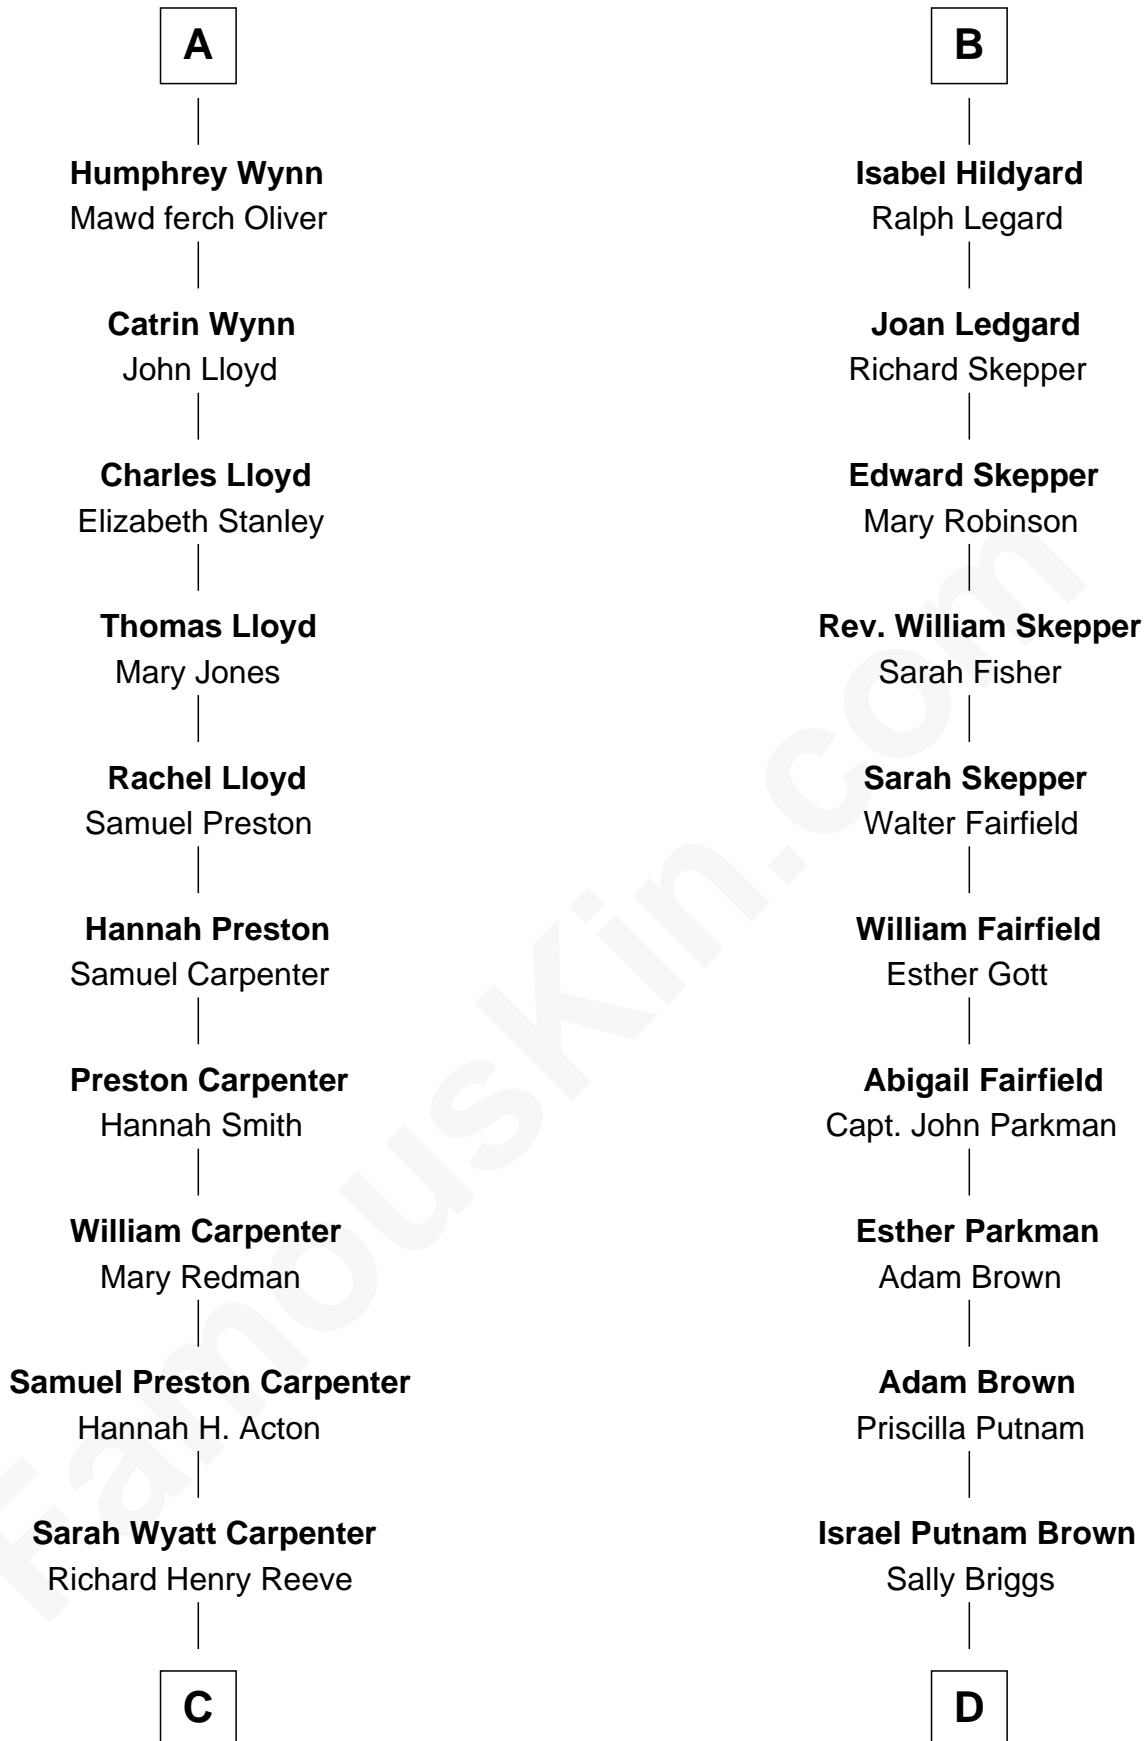

FamousKin.com Relationship Chart of

Christopher Reeve

Movie Actor

20th cousin of

Calvin Coolidge

30th U.S. President

Edward III, King of England

Philippa of Hainault