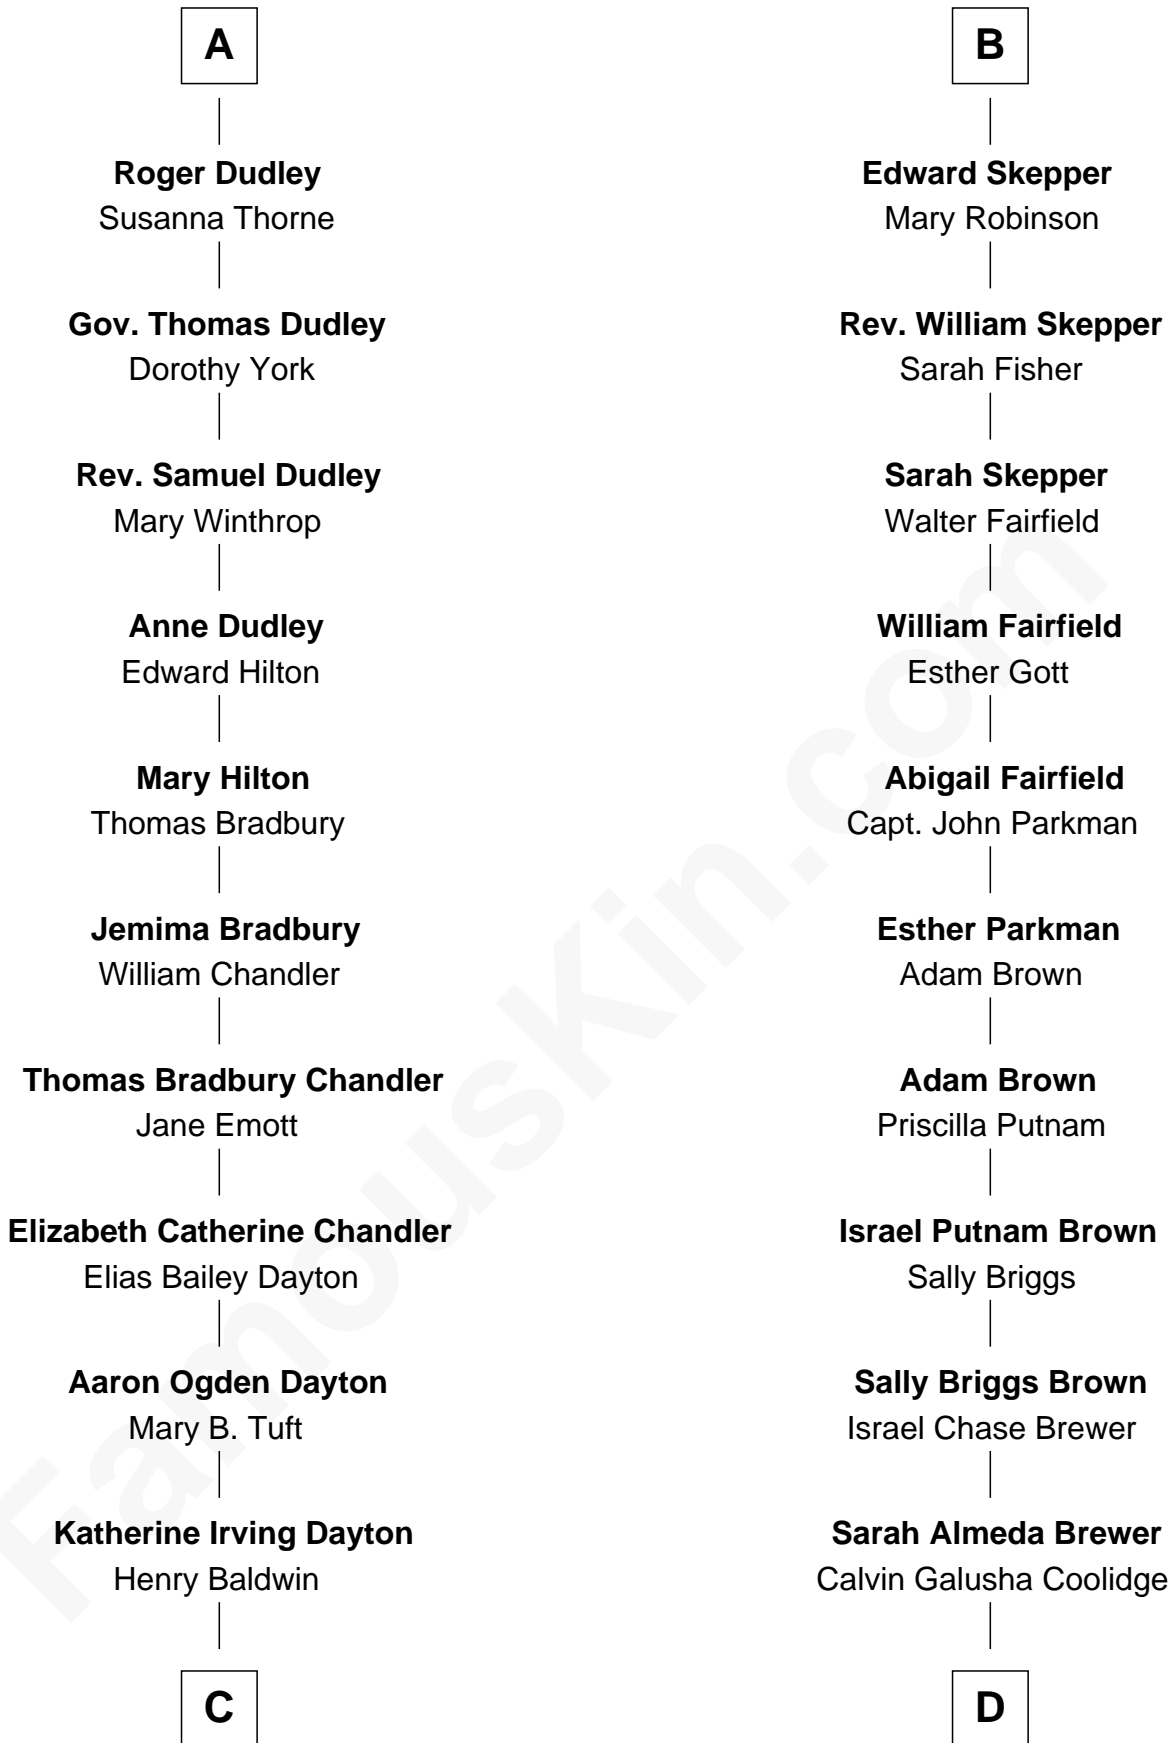

FamousKin.com
Relationship Chart of
Christopher Reeve
Movie Actor

18th cousin 2 times removed of
Calvin Coolidge
30th U.S. President

Sir Philip le Despencer
 Elizabeth - - - - -

Alice le Despenser
 Sir John Sutton

A

Sir Philip le Despencer
 Elizabeth de Tibetot

Margery Despencer
 Sir Roger Wentworth

Sir Philip Wentworth
 Mary Clifford

Elizabeth Wentworth
 Sir Martin de la See

Joan de la See
 Sir Piers Hildyard

Isabel Hildyard
 Ralph Legard

Joan Ledgard
 Richard Skepper

B

C

Margaretta Willis Baldwin

Augustus Henry Reeve

Richard Henry Reeve

Anne Conrad D'Olier

Franklin D'Olier Reeve