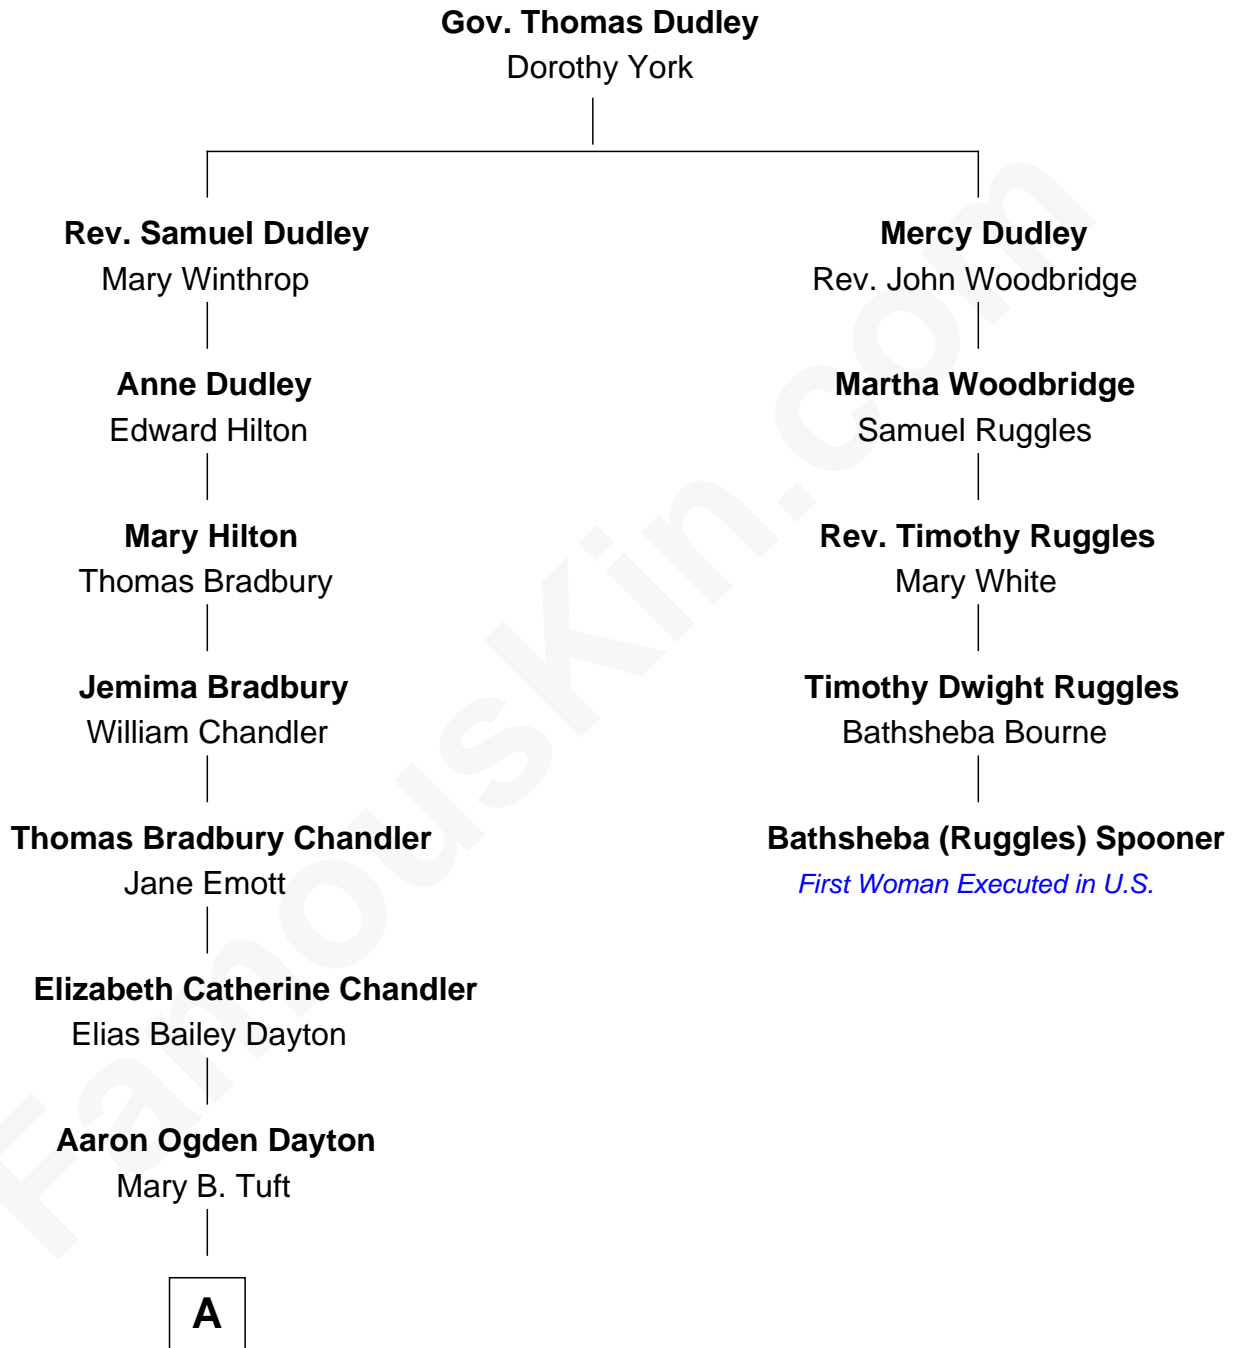

**FamousKin.com**  
**Relationship Chart of**  
**Christopher Reeve**  
*Movie Actor*

4th cousin 7 times removed of

**Bathsheba (Ruggles) Spooner**

*First woman executed for murder in U.S. by non-British government*

A

**Katherine Irving Dayton**

Henry Baldwin

**Margaretta Willis Baldwin**

Augustus Henry Reeve

**Richard Henry Reeve**

Anne Conrad D'Olier

**Franklin D'Olier Reeve**

Barbara Pitney Lamb

**Christopher Reeve**

*Movie Actor*