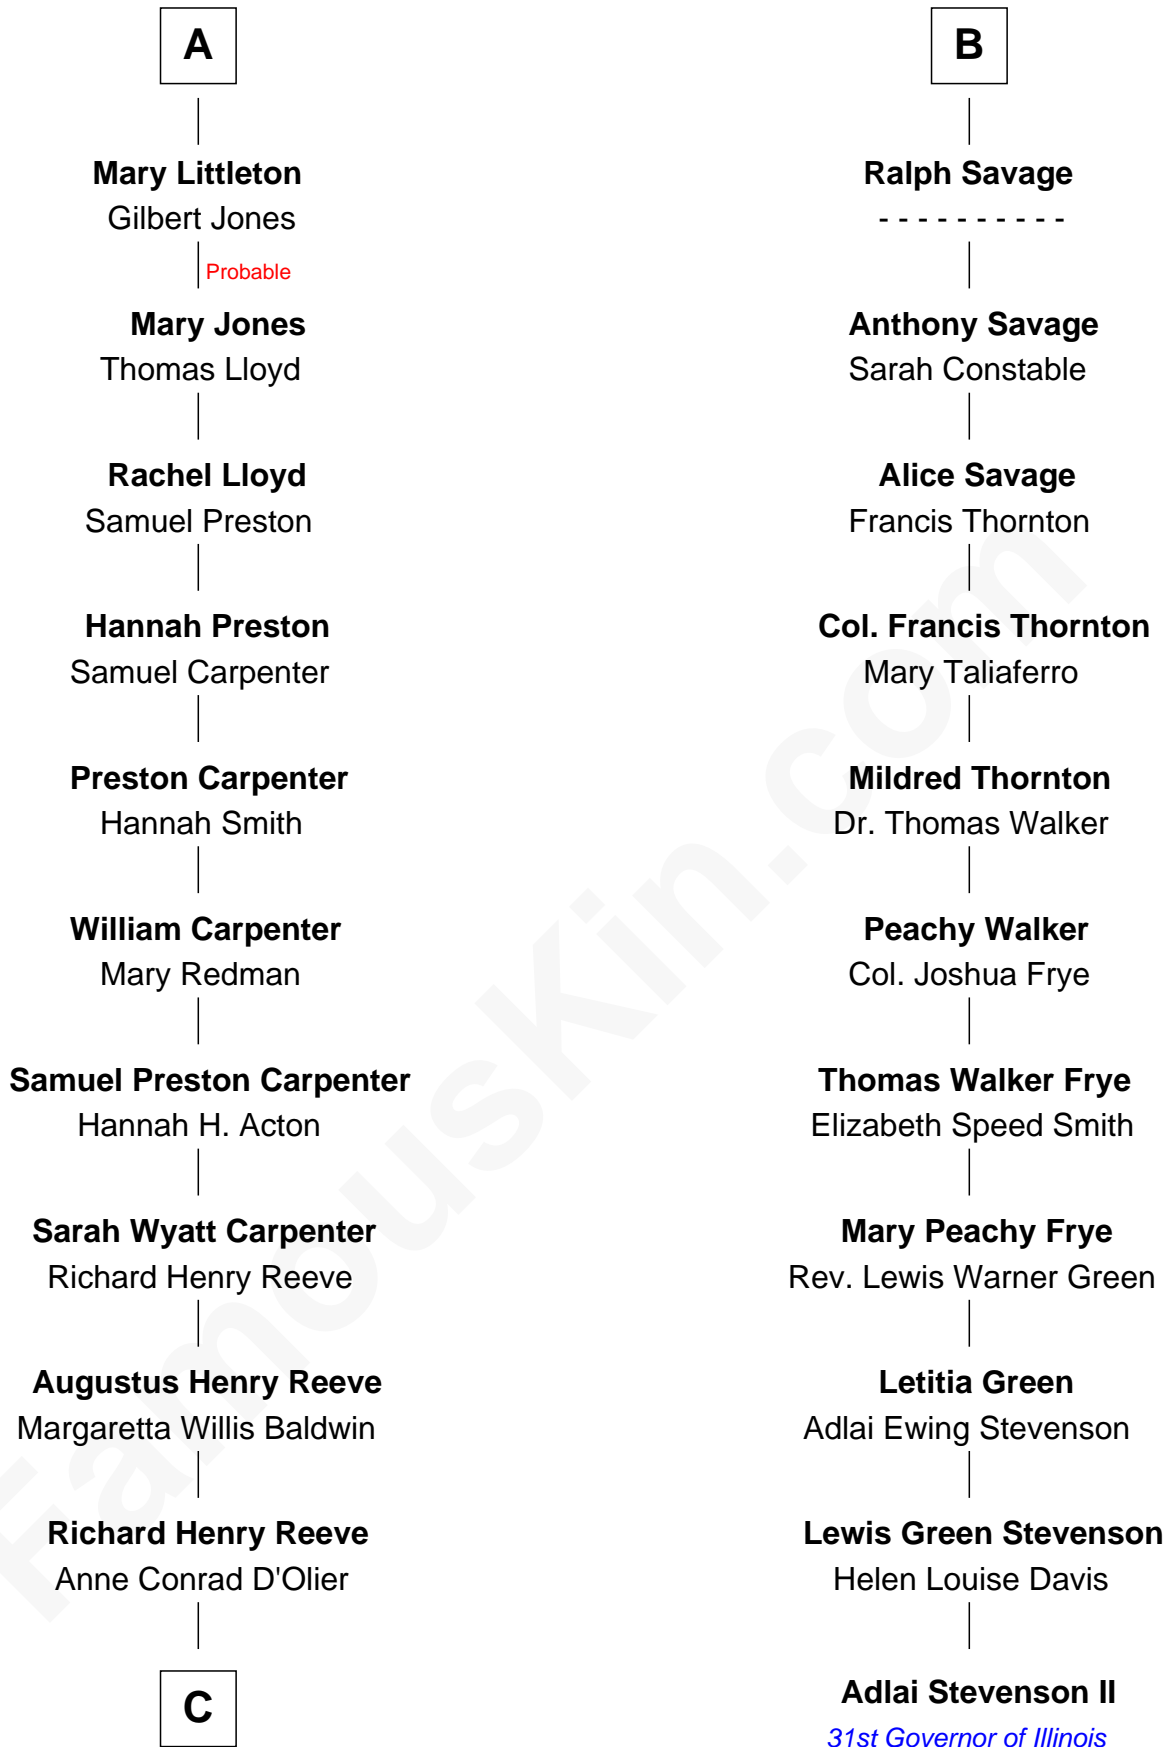

FamousKin.com
Relationship Chart of
Christopher Reeve
Movie Actor

17th cousin 1 time removed of

Adlai Stevenson II
31st Governor of Illinois

C

Franklin D'Olier Reeve

Barbara Pitney Lamb

Christopher Reeve

Movie Actor

FamousKin.com