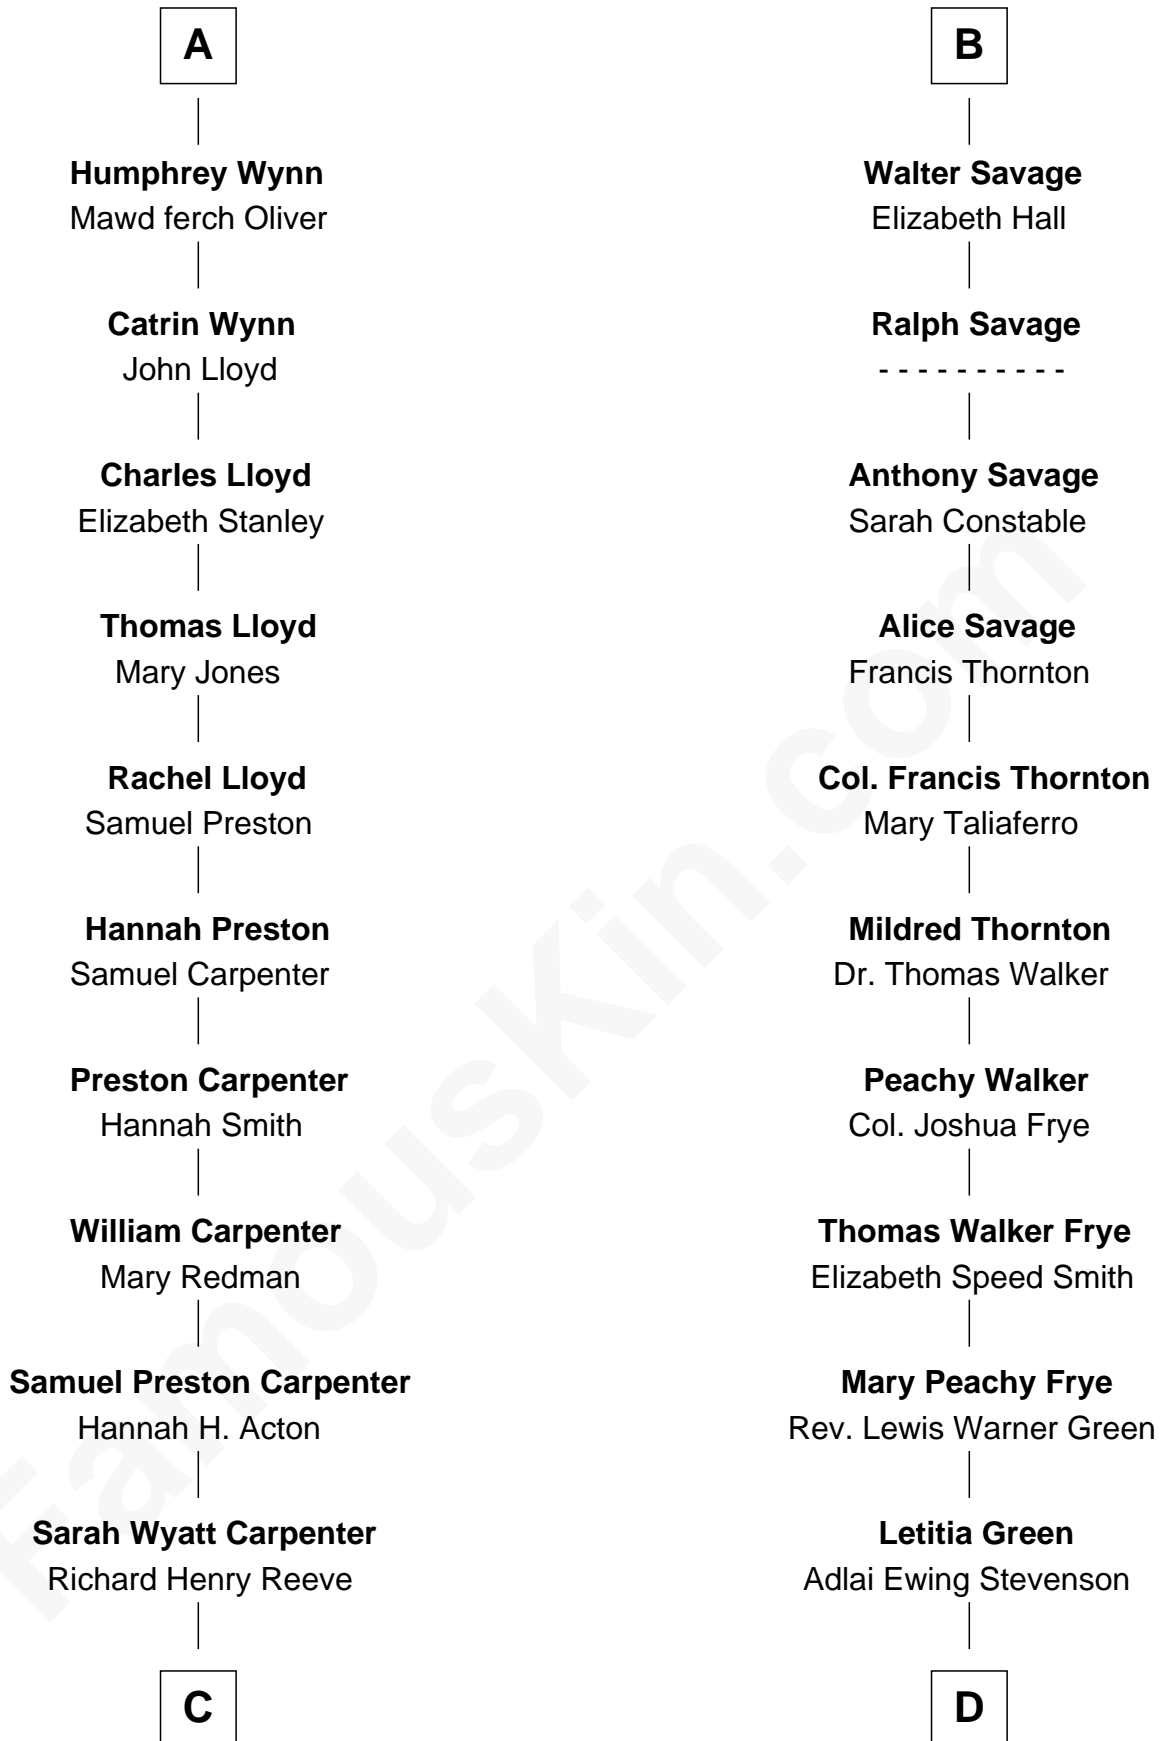

FamousKin.com
Relationship Chart of
Christopher Reeve
Movie Actor

18th cousin 2 times removed of

Adlai Stevenson II
31st Governor of Illinois

C

Augustus Henry Reeve
Margaretta Willis Baldwin

Richard Henry Reeve
Anne Conrad D'Olier

Franklin D'Olier Reeve
Barbara Pitney Lamb

Christopher Reeve
Movie Actor

D

Lewis Green Stevenson
Helen Louise Davis

Adlai Stevenson II
31st Governor of Illinois

FamousKin.com