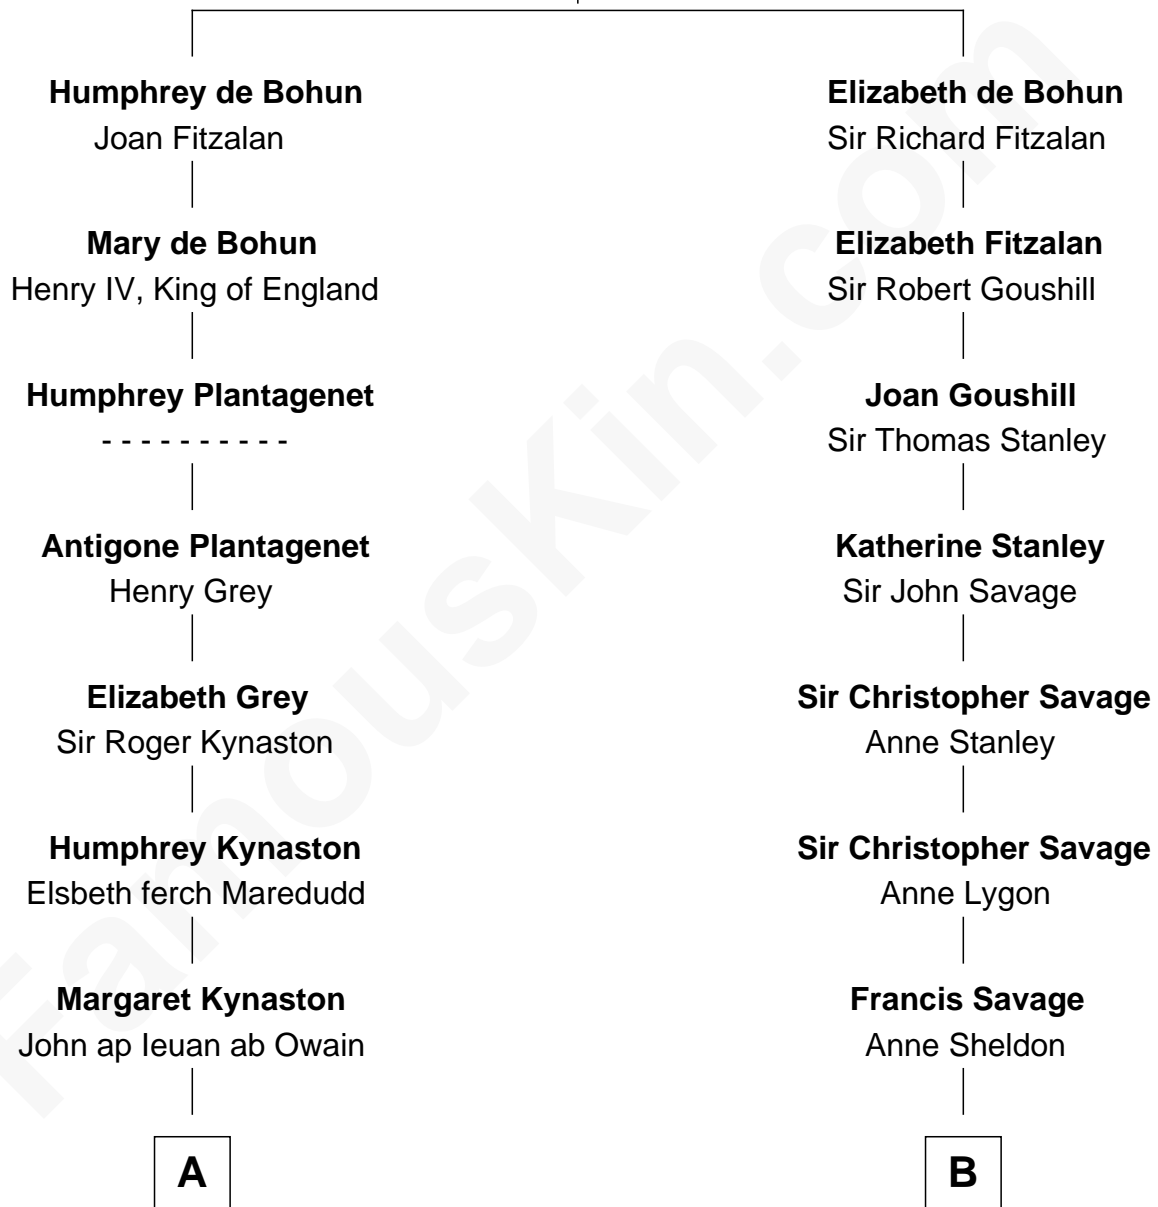

FamousKin.com
Relationship Chart of
Christopher Reeve
Movie Actor

18th cousin 2 times removed of

Adlai Stevenson II
31st Governor of Illinois

Sir William de Bohun
 Elizabeth de Badlesmere

C

Augustus Henry Reeve
Margaretta Willis Baldwin

Richard Henry Reeve
Anne Conrad D'Olier

Franklin D'Olier Reeve
Barbara Pitney Lamb

Christopher Reeve
Movie Actor

D

Lewis Green Stevenson
Helen Louise Davis

Adlai Stevenson II
31st Governor of Illinois

FamousKin.com