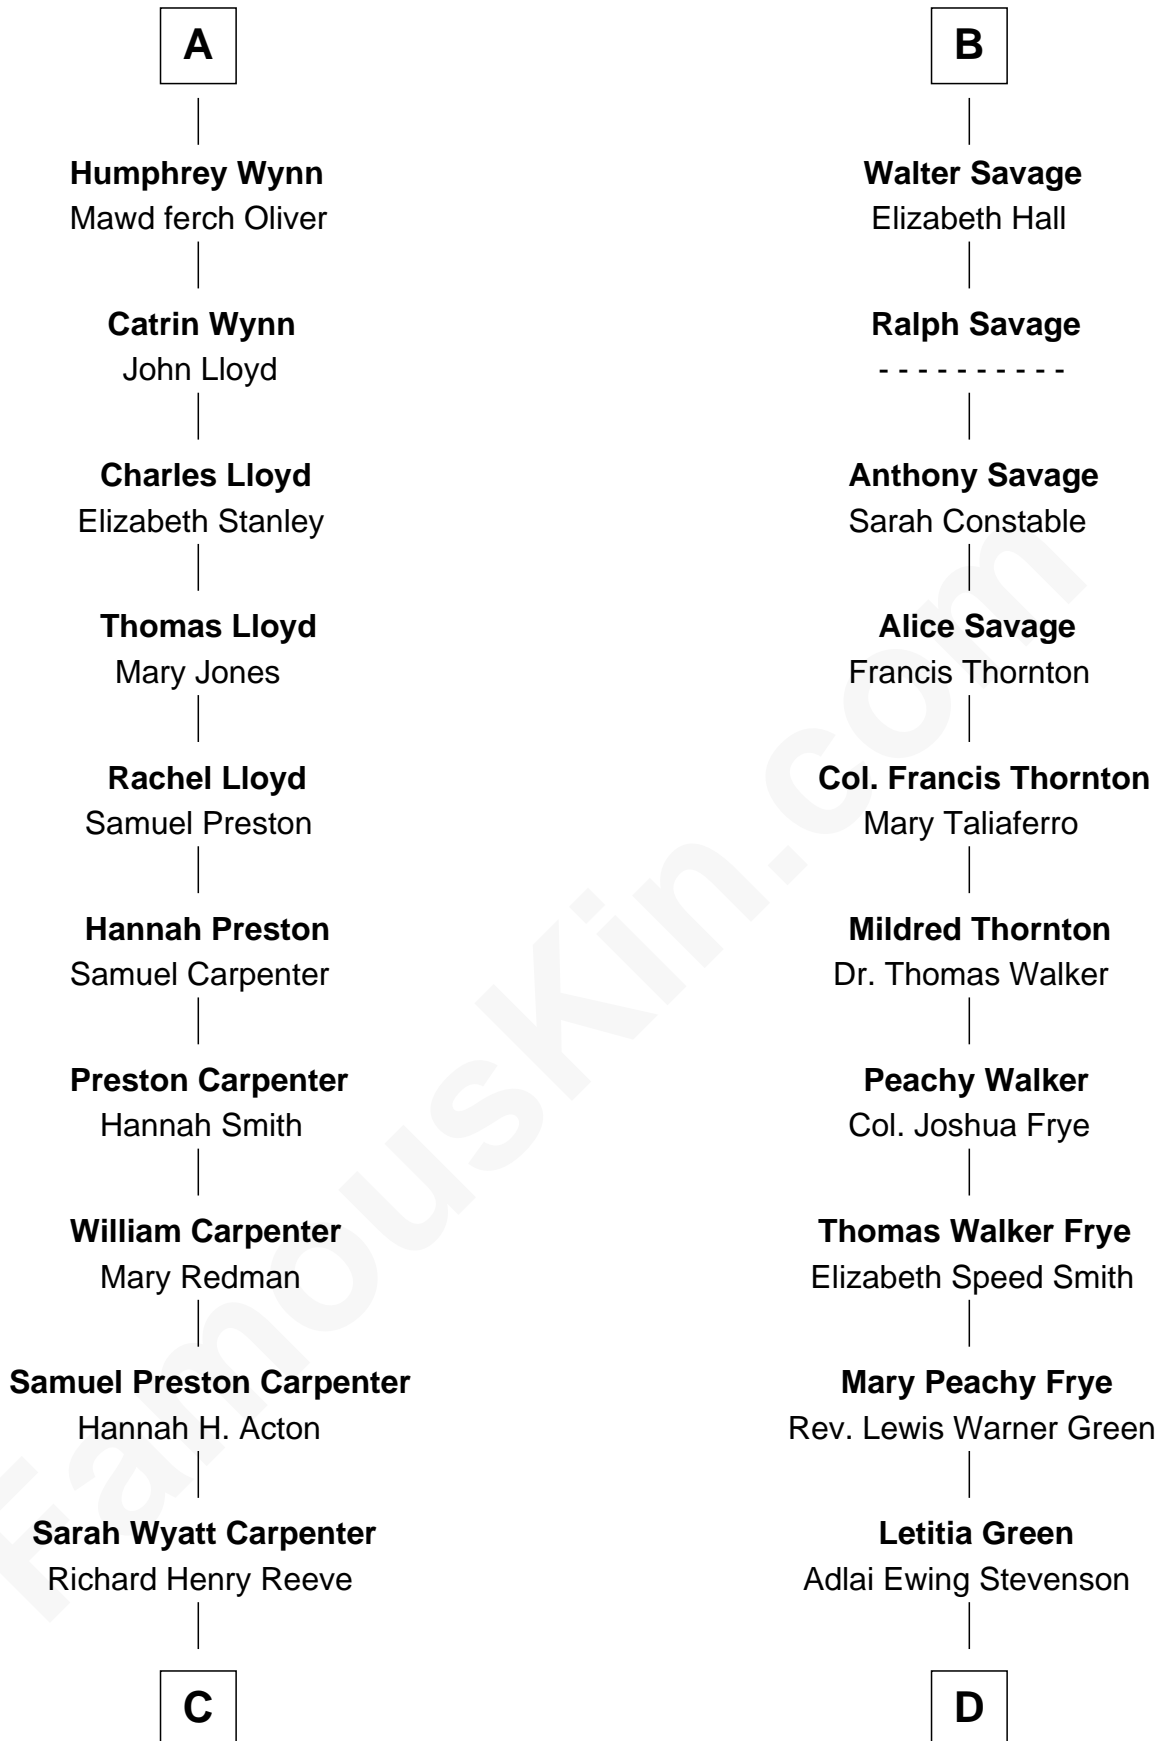

FamousKin.com
Relationship Chart of
Christopher Reeve
Movie Actor

18th cousin 2 times removed of

Adlai Stevenson II
31st Governor of Illinois

Sir William de Bohun
 Elizabeth de Badlesmere

C

Augustus Henry Reeve
Margaretta Willis Baldwin

Richard Henry Reeve
Anne Conrad D'Olier

Franklin D'Olier Reeve
Barbara Pitney Lamb

Christopher Reeve
Movie Actor

D

Lewis Green Stevenson
Helen Louise Davis

Adlai Stevenson II
31st Governor of Illinois

FamousKin.com