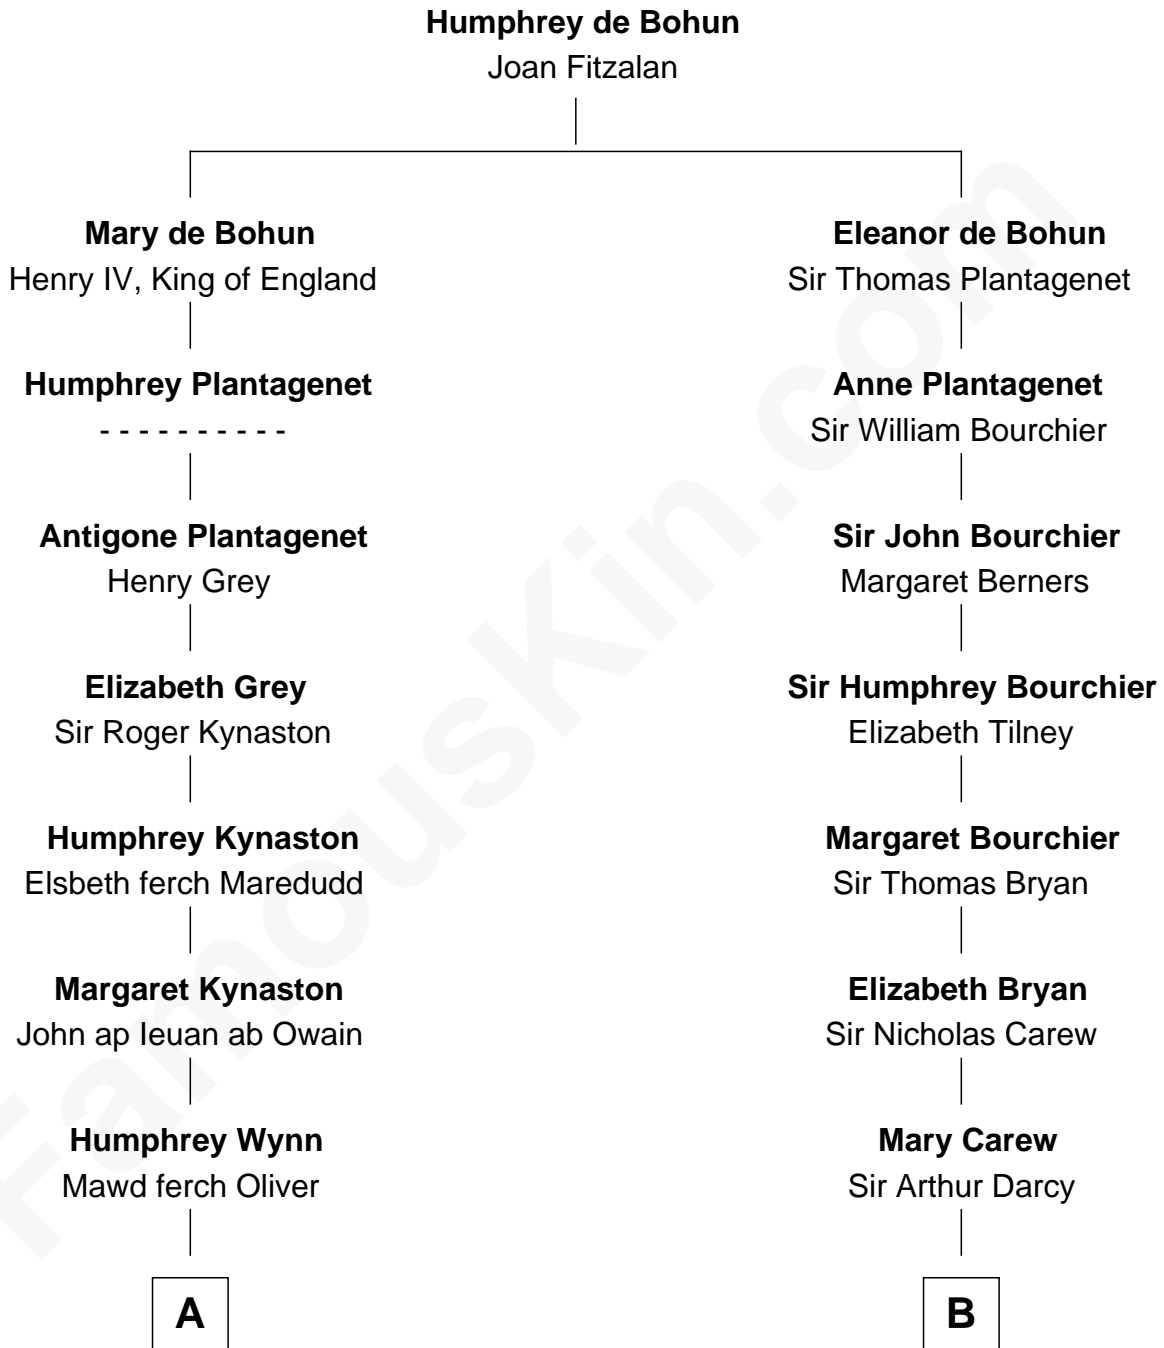

FamousKin.com
Relationship Chart of
Christopher Reeve
Movie Actor

18th cousin 1 time removed of
Norman Rockwell
American Artist

FamousKin.com