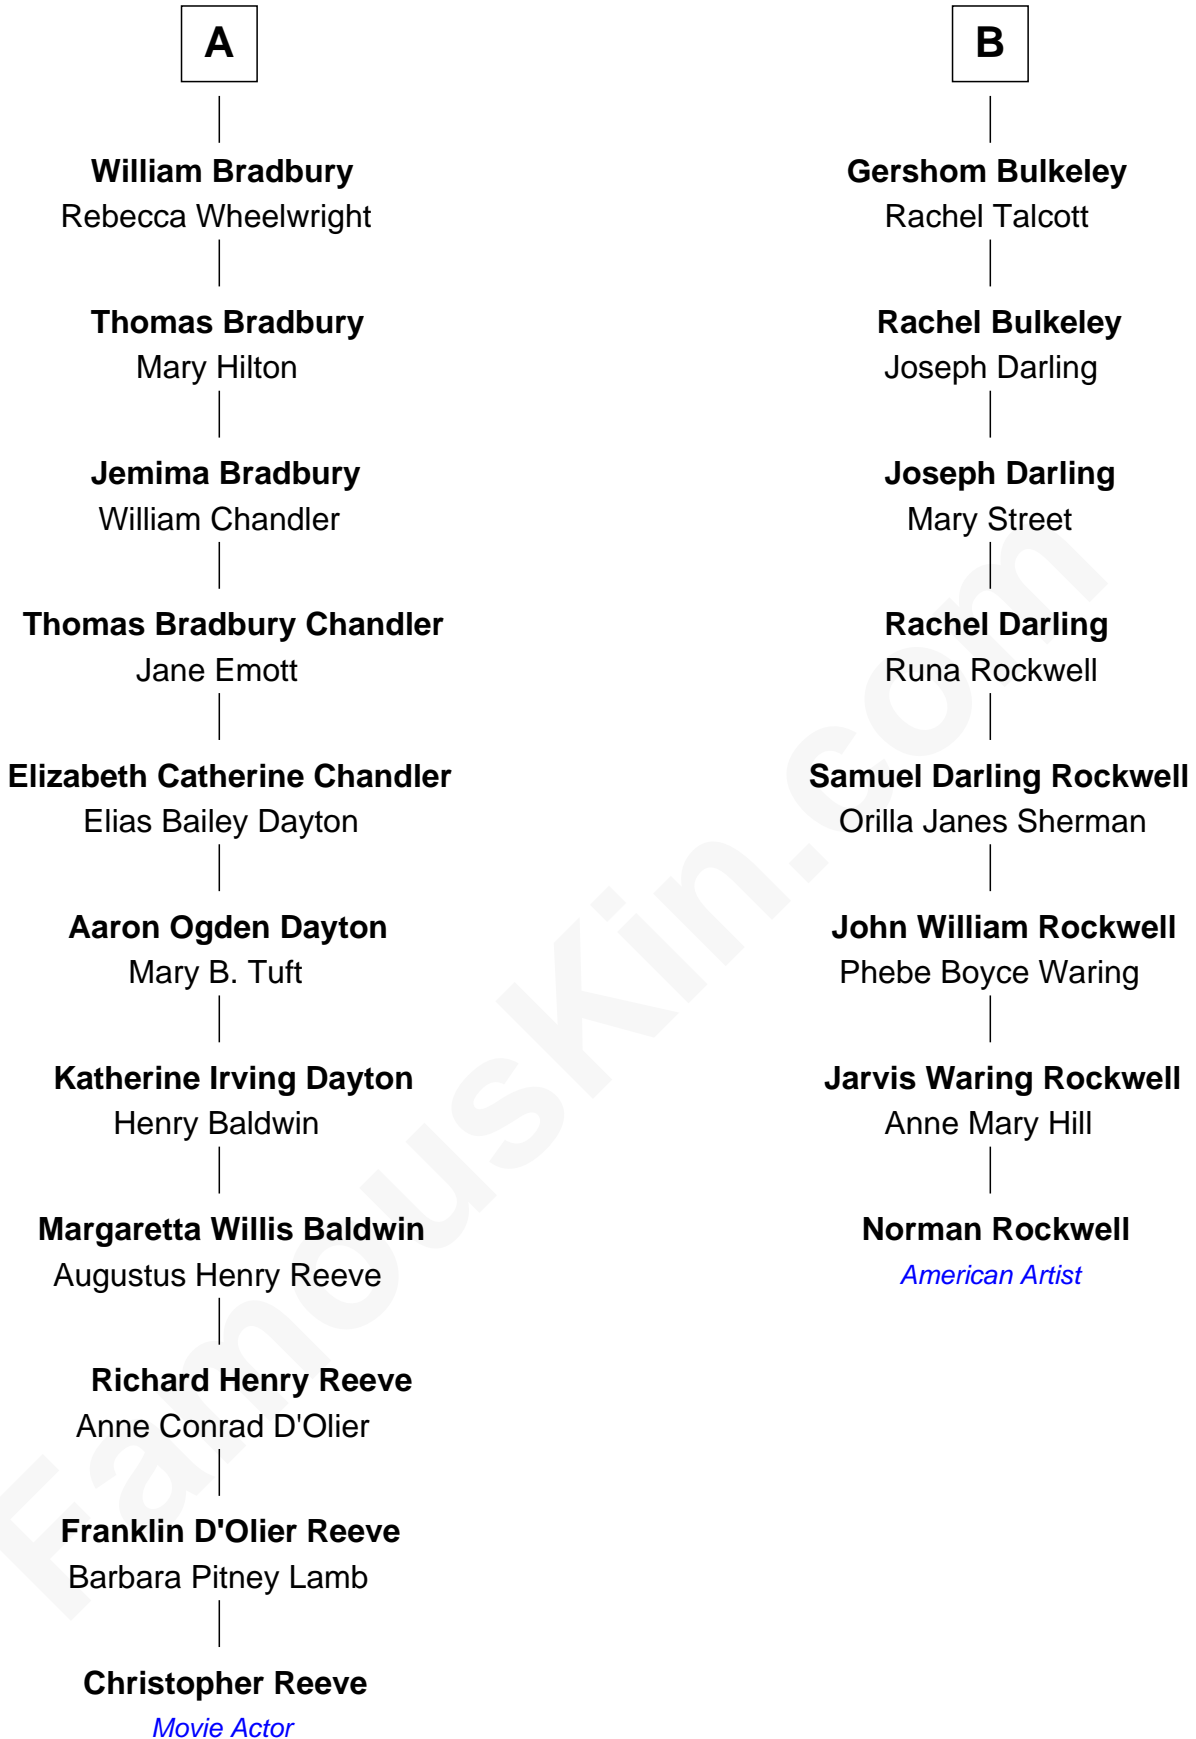

FamousKin.com
Relationship Chart of
Christopher Reeve
Movie Actor

14th cousin 3 times removed of
Norman Rockwell
American Artist

William Cotton
 Alice Abbott

Christopher Reeve photo by [Jbfrankel](#) ([CC BY-SA 3.0](#))