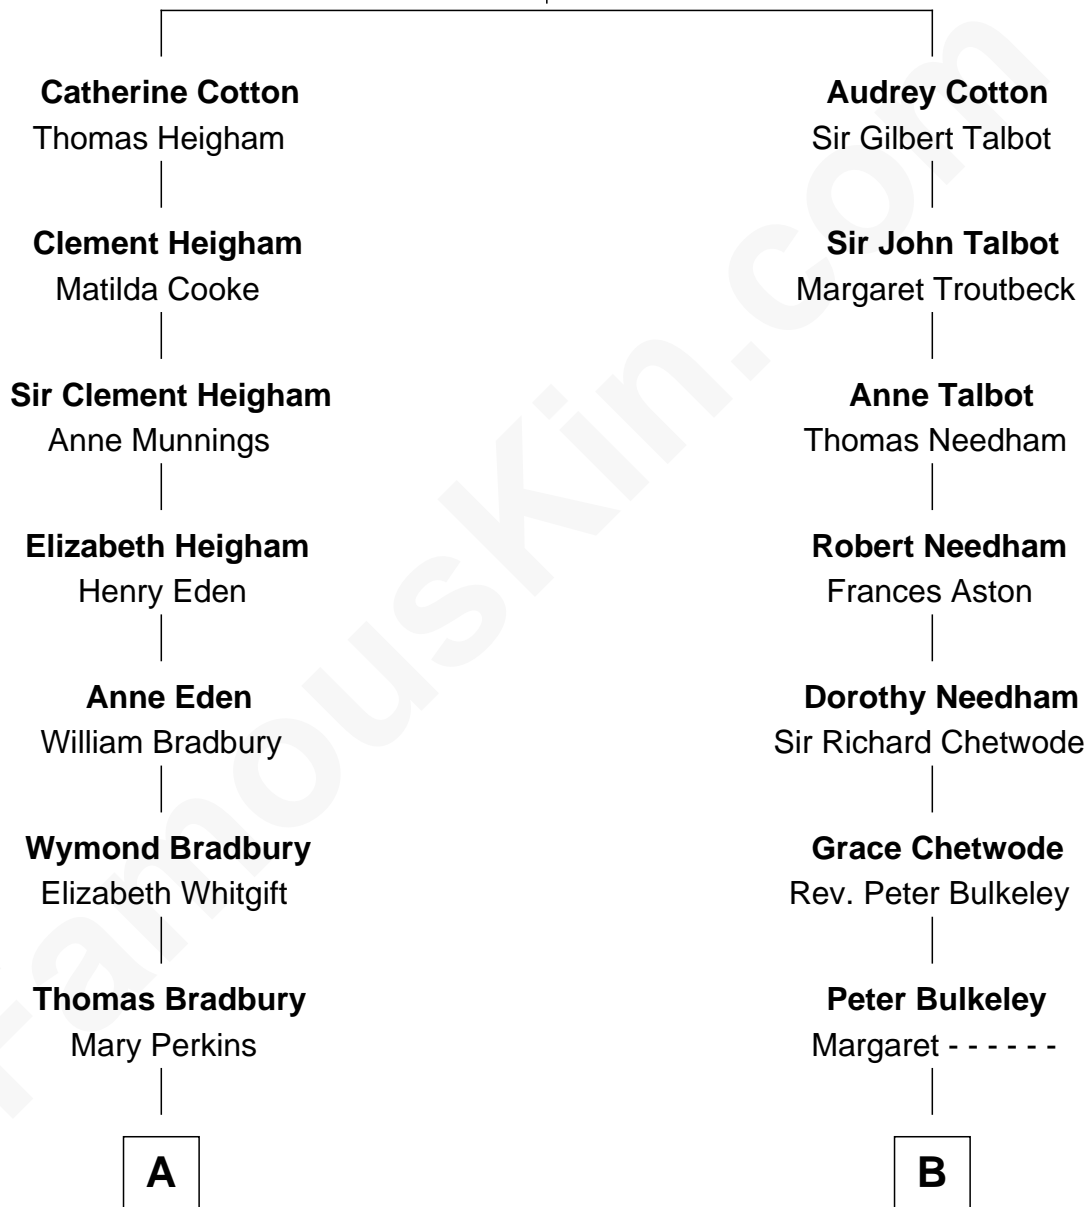

FamousKin.com
Relationship Chart of
Christopher Reeve
Movie Actor

14th cousin 3 times removed of
Norman Rockwell
American Artist

William Cotton
 Alice Abbott

Christopher Reeve photo by [Jbfrankel](#) ([CC BY-SA 3.0](#))