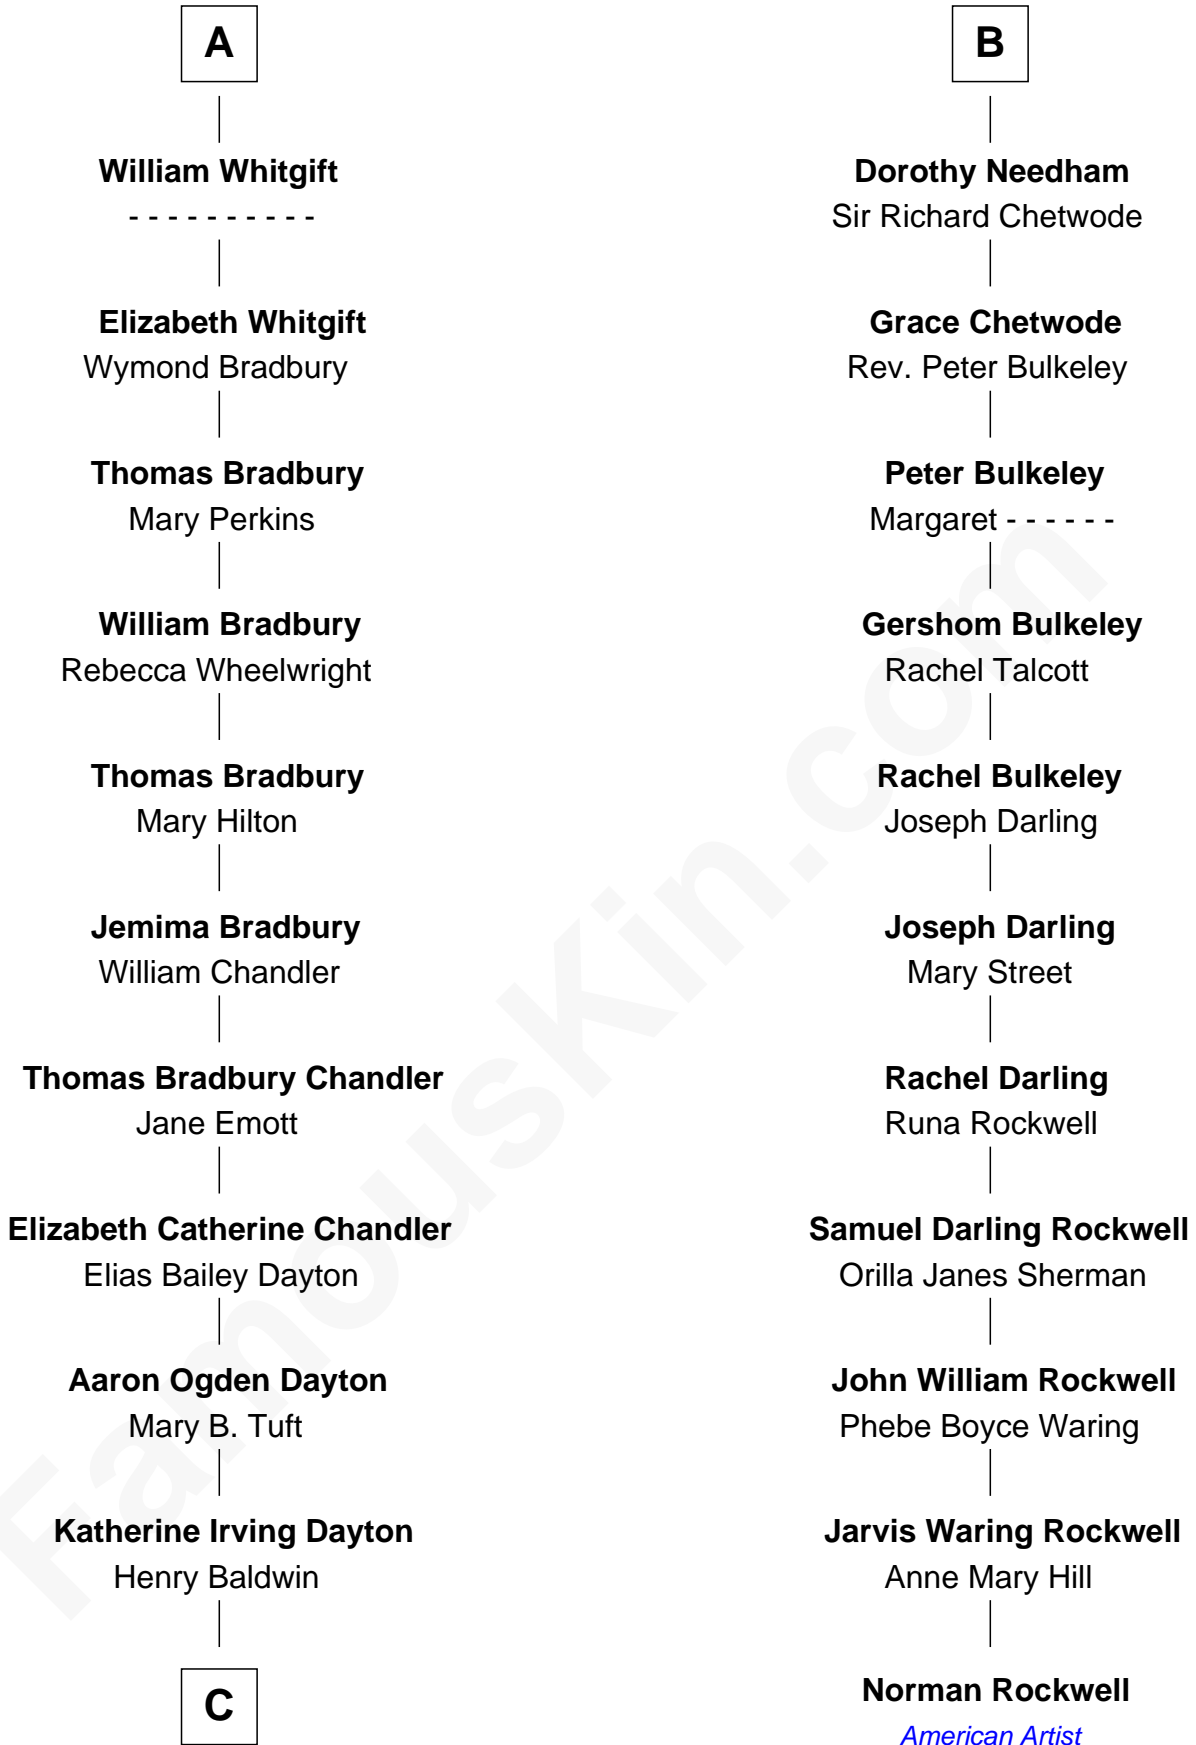

FamousKin.com
Relationship Chart of
Christopher Reeve
Movie Actor

17th cousin 3 times removed of
Norman Rockwell
American Artist

John de Welles
Maud de Roos

C

—
Margaretta Willis Baldwin

Augustus Henry Reeve

—
Richard Henry Reeve

Anne Conrad D'Olier

—
Franklin D'Olier Reeve

Barbara Pitney Lamb

—
Christopher Reeve

Movie Actor

FamousKin.com