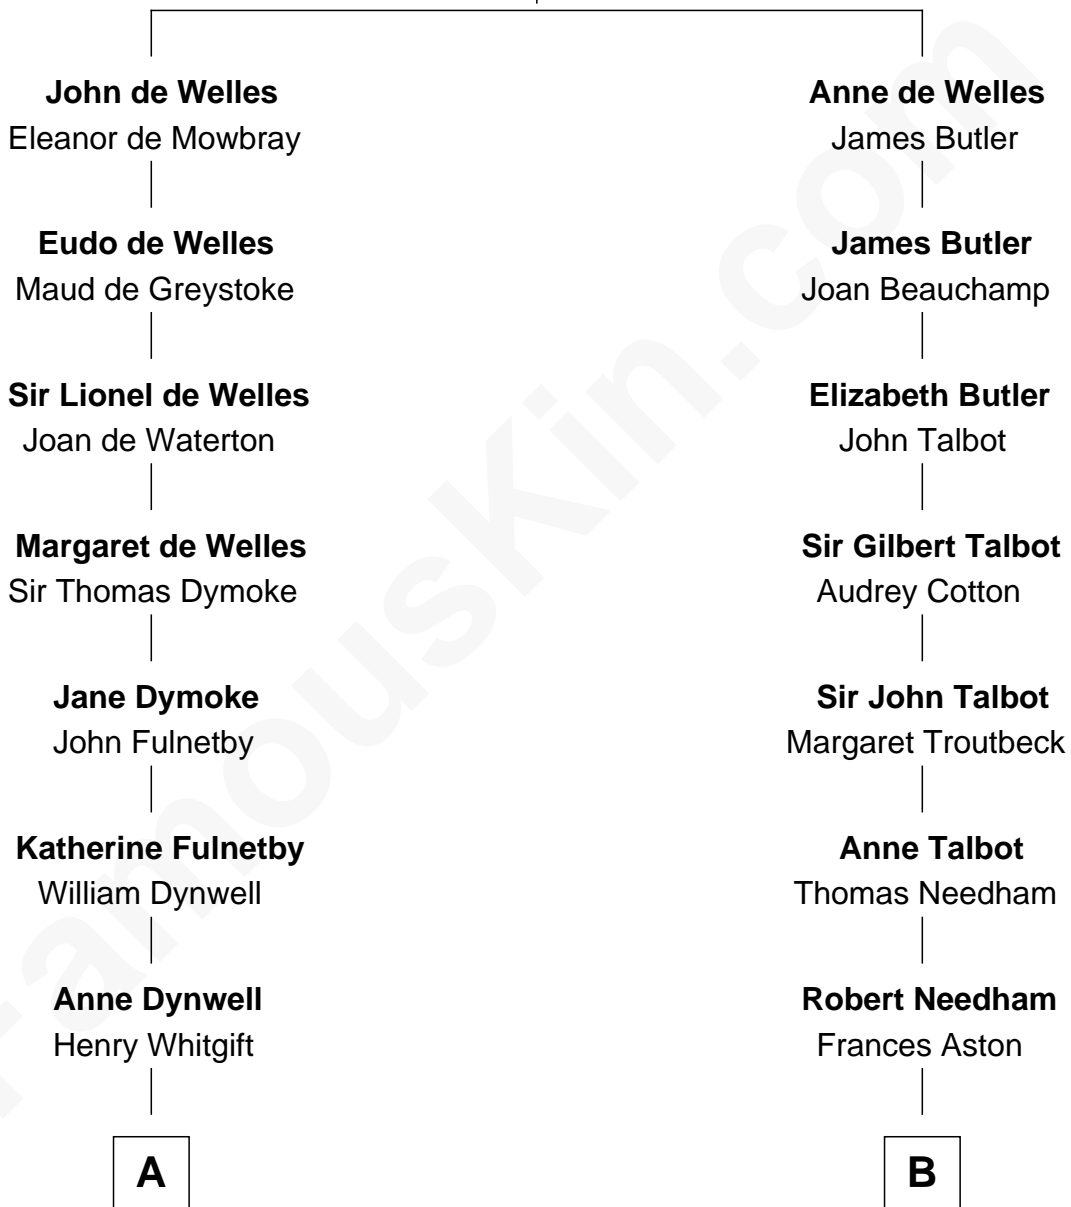

FamousKin.com
Relationship Chart of
Christopher Reeve
Movie Actor

17th cousin 3 times removed of
Norman Rockwell
American Artist

John de Welles
Maud de Roos

C

—
Margaretta Willis Baldwin

Augustus Henry Reeve

—
Richard Henry Reeve

Anne Conrad D'Olier

—
Franklin D'Olier Reeve

Barbara Pitney Lamb

—
Christopher Reeve

Movie Actor

FamousKin.com