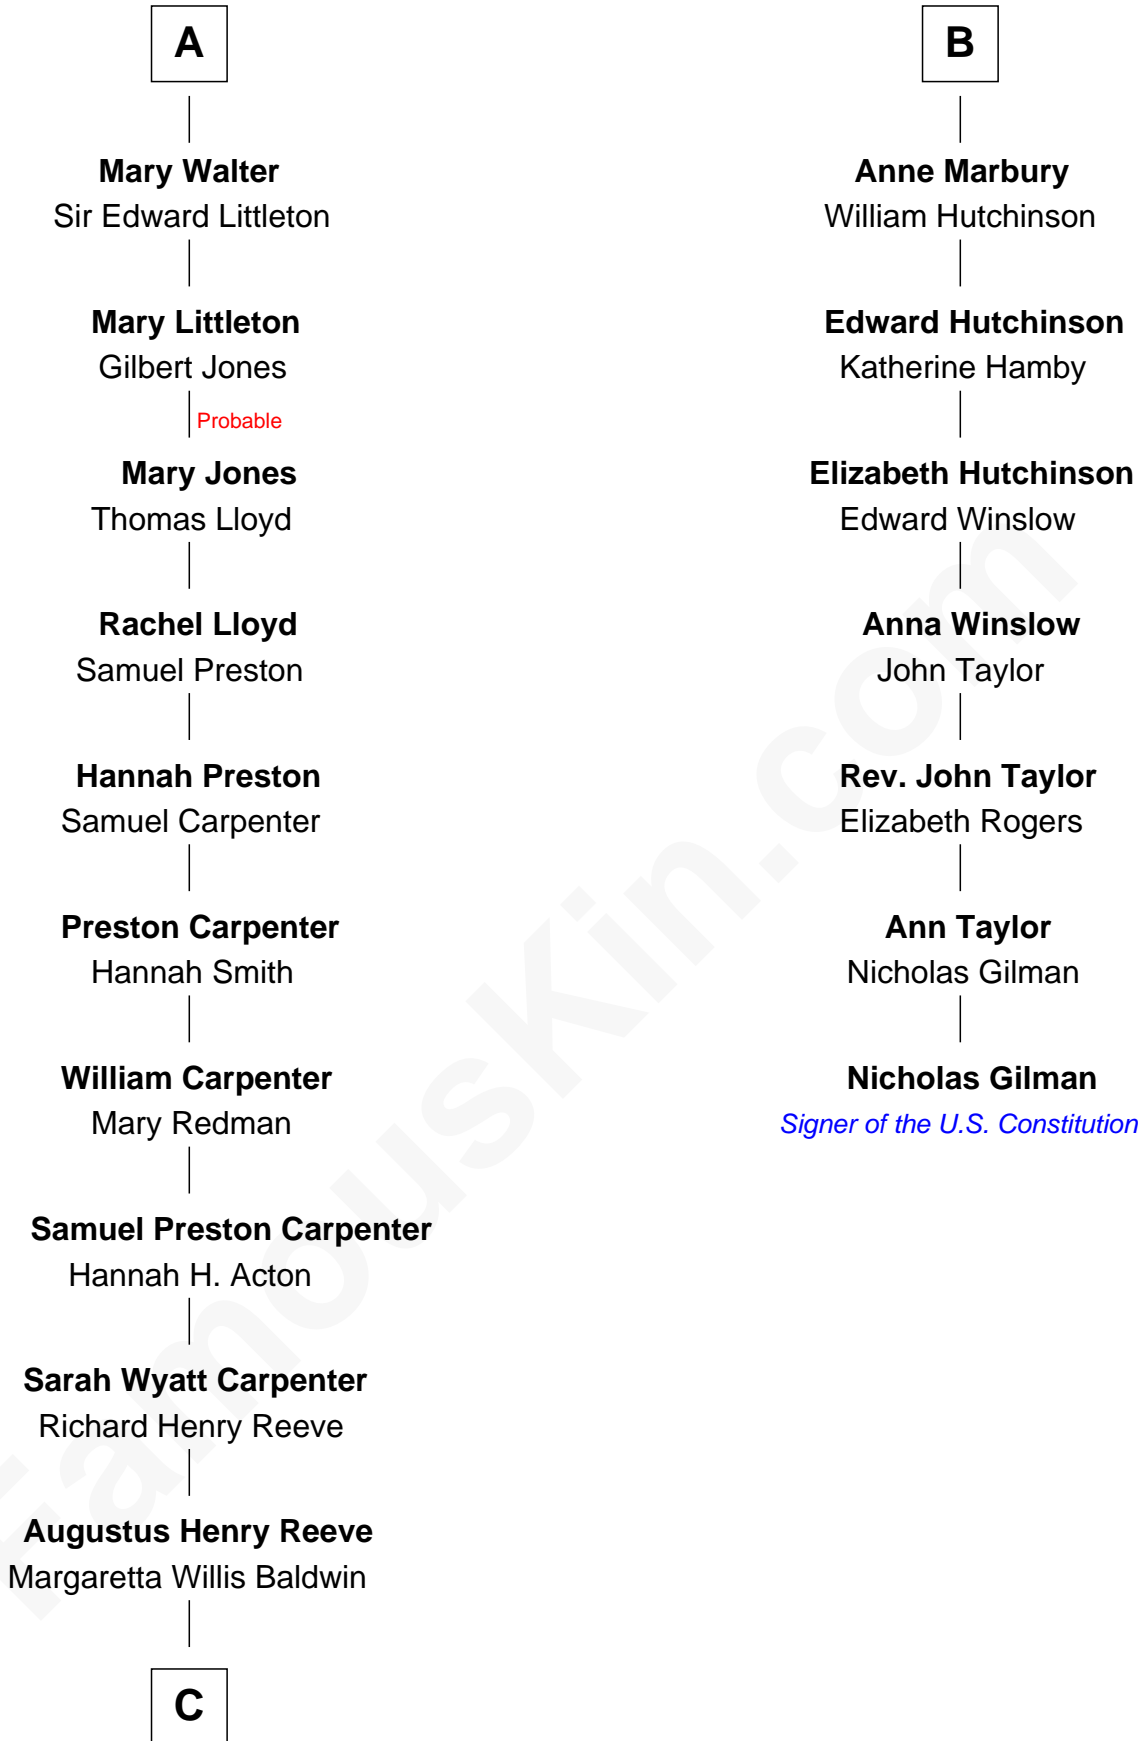

FamousKin.com
Relationship Chart of
Christopher Reeve
Movie Actor

13th cousin 6 times removed of
Nicholas Gilman
Signer of the U.S. Constitution

C

Richard Henry Reeve

Anne Conrad D'Olier

Franklin D'Olier Reeve

Barbara Pitney Lamb

Christopher Reeve

Movie Actor

FamousKin.com