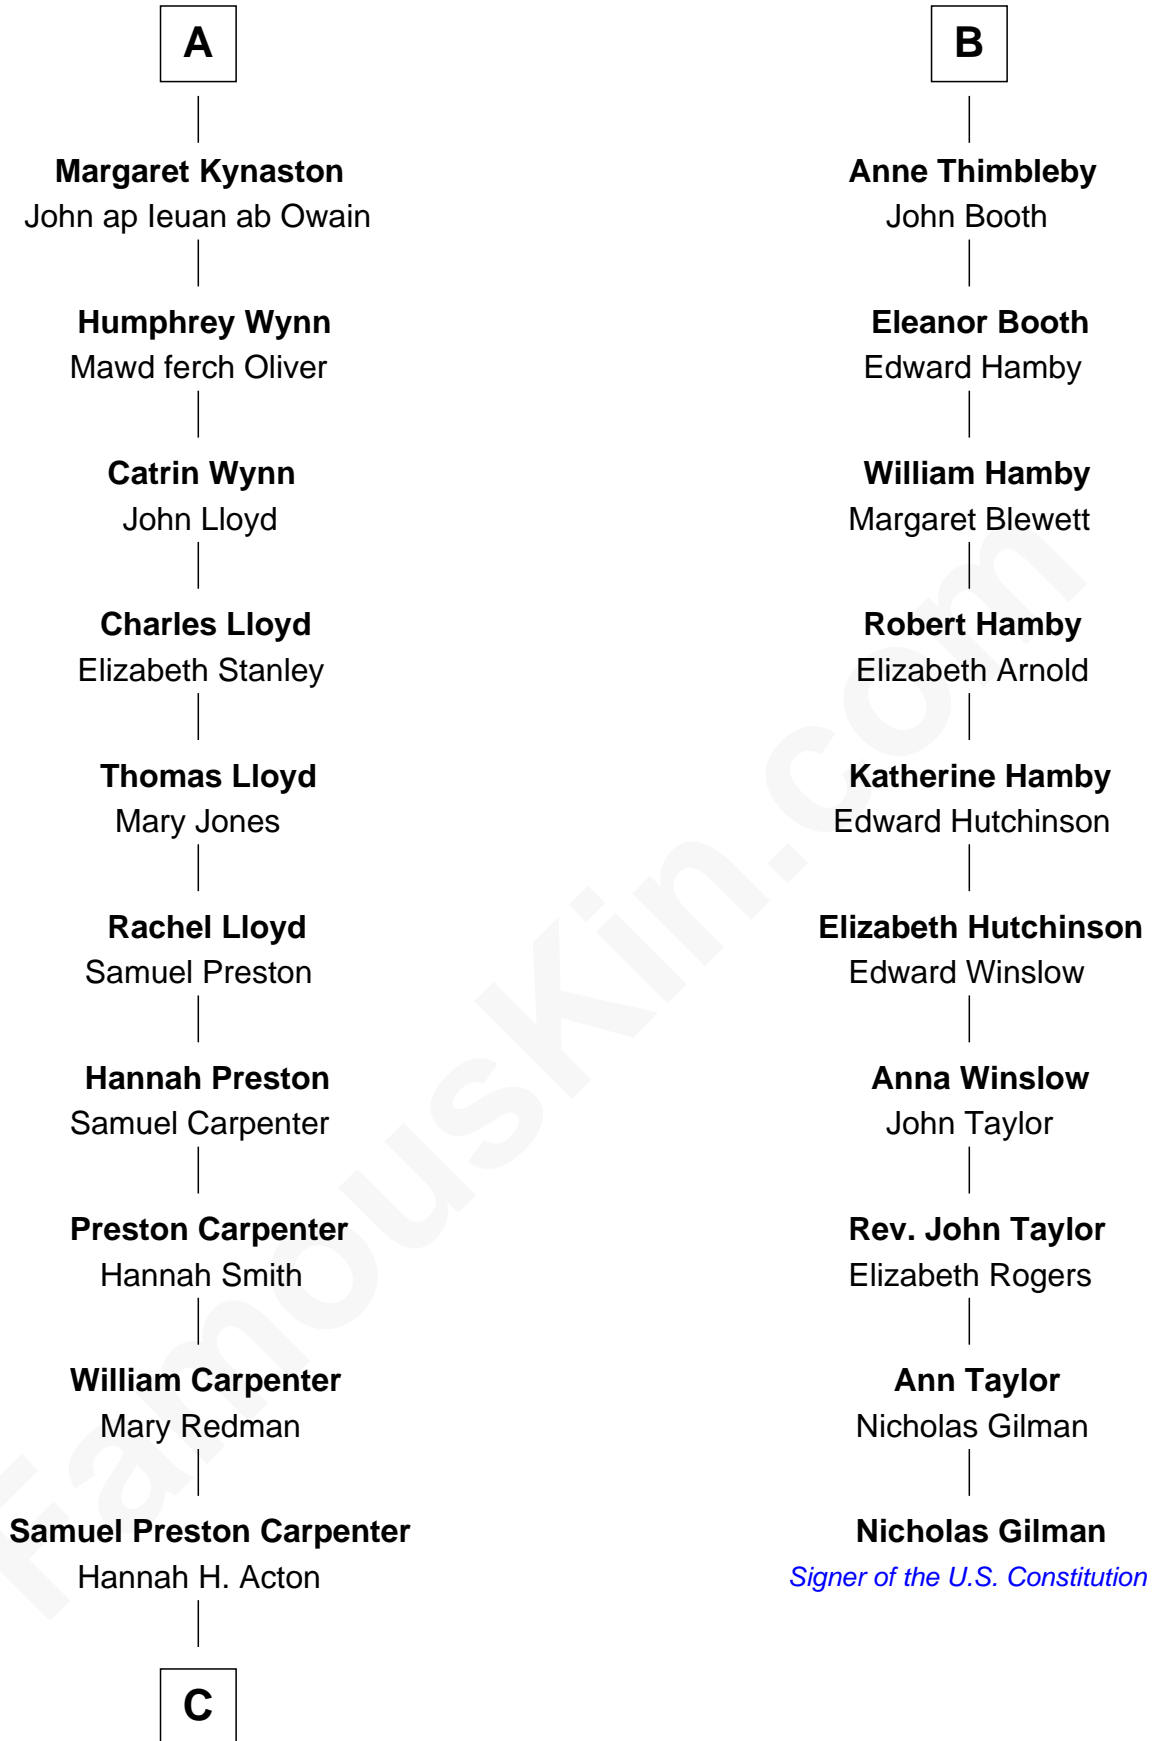

FamousKin.com
Relationship Chart of
Christopher Reeve
Movie Actor

16th cousin 5 times removed of
Nicholas Gilman
Signer of the U.S. Constitution

C

—
Sarah Wyatt Carpenter

Richard Henry Reeve

—
Augustus Henry Reeve

Margaretta Willis Baldwin

—
Richard Henry Reeve

Anne Conrad D'Olier

—
Franklin D'Olier Reeve

Barbara Pitney Lamb

—
Christopher Reeve

Movie Actor