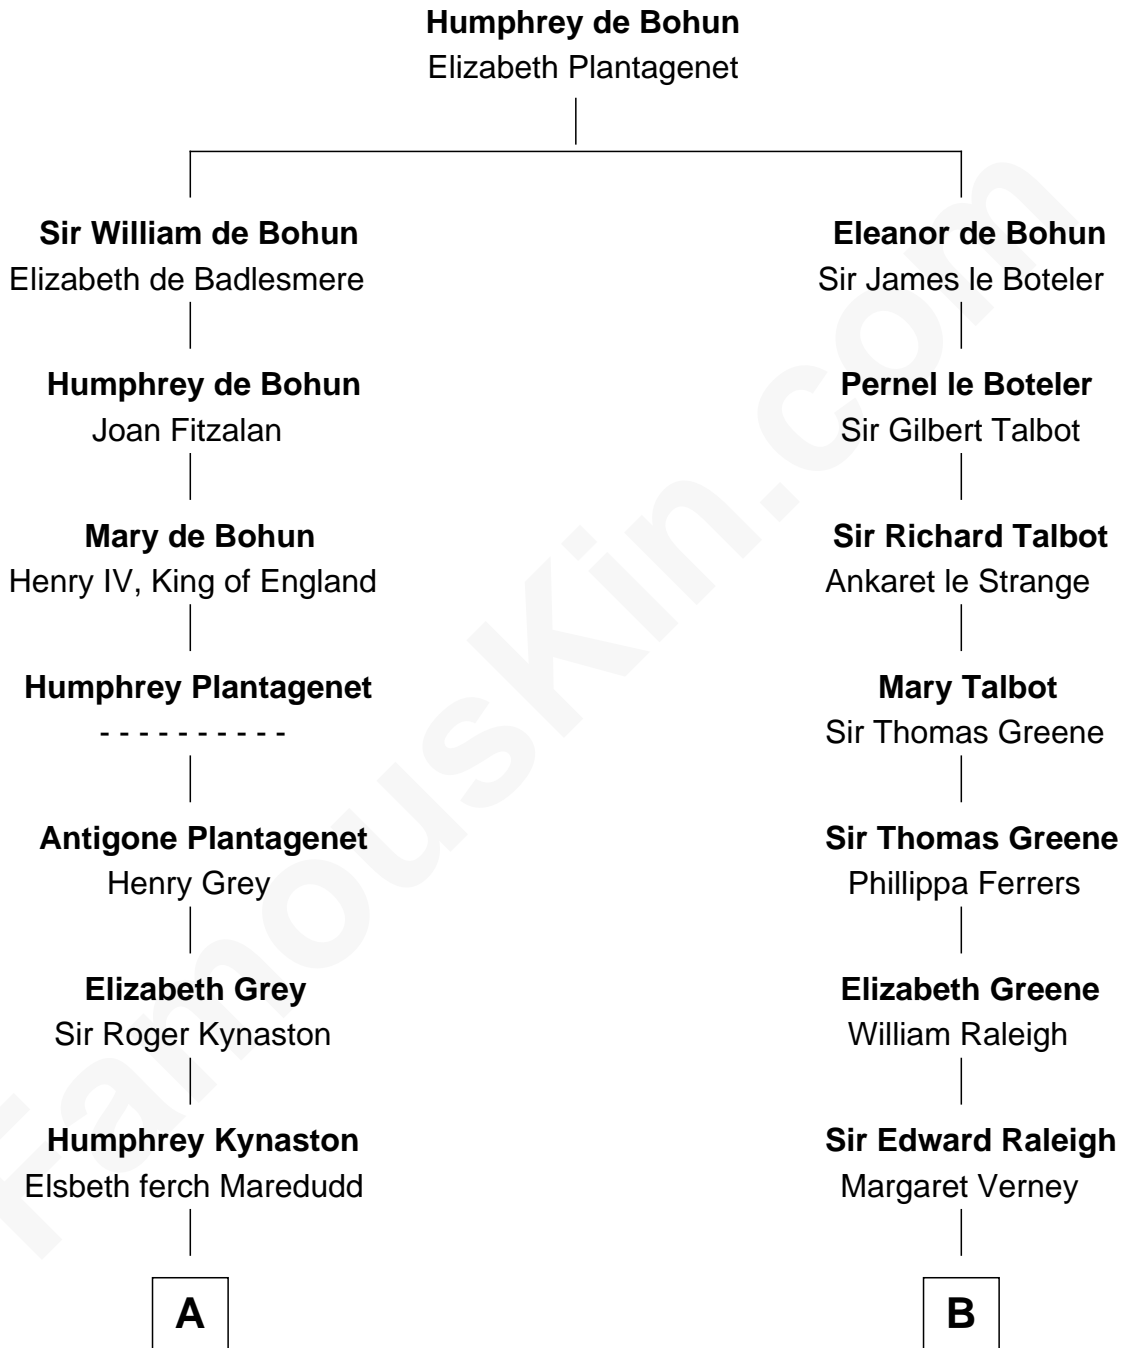

FamousKin.com
Relationship Chart of
Christopher Reeve
Movie Actor

17th cousin 4 times removed of
Nicholas Gilman
Signer of the U.S. Constitution

C

—
Sarah Wyatt Carpenter

Richard Henry Reeve

—
Augustus Henry Reeve

Margaretta Willis Baldwin

—
Richard Henry Reeve

Anne Conrad D'Olier

—
Franklin D'Olier Reeve

Barbara Pitney Lamb

—
Christopher Reeve

Movie Actor