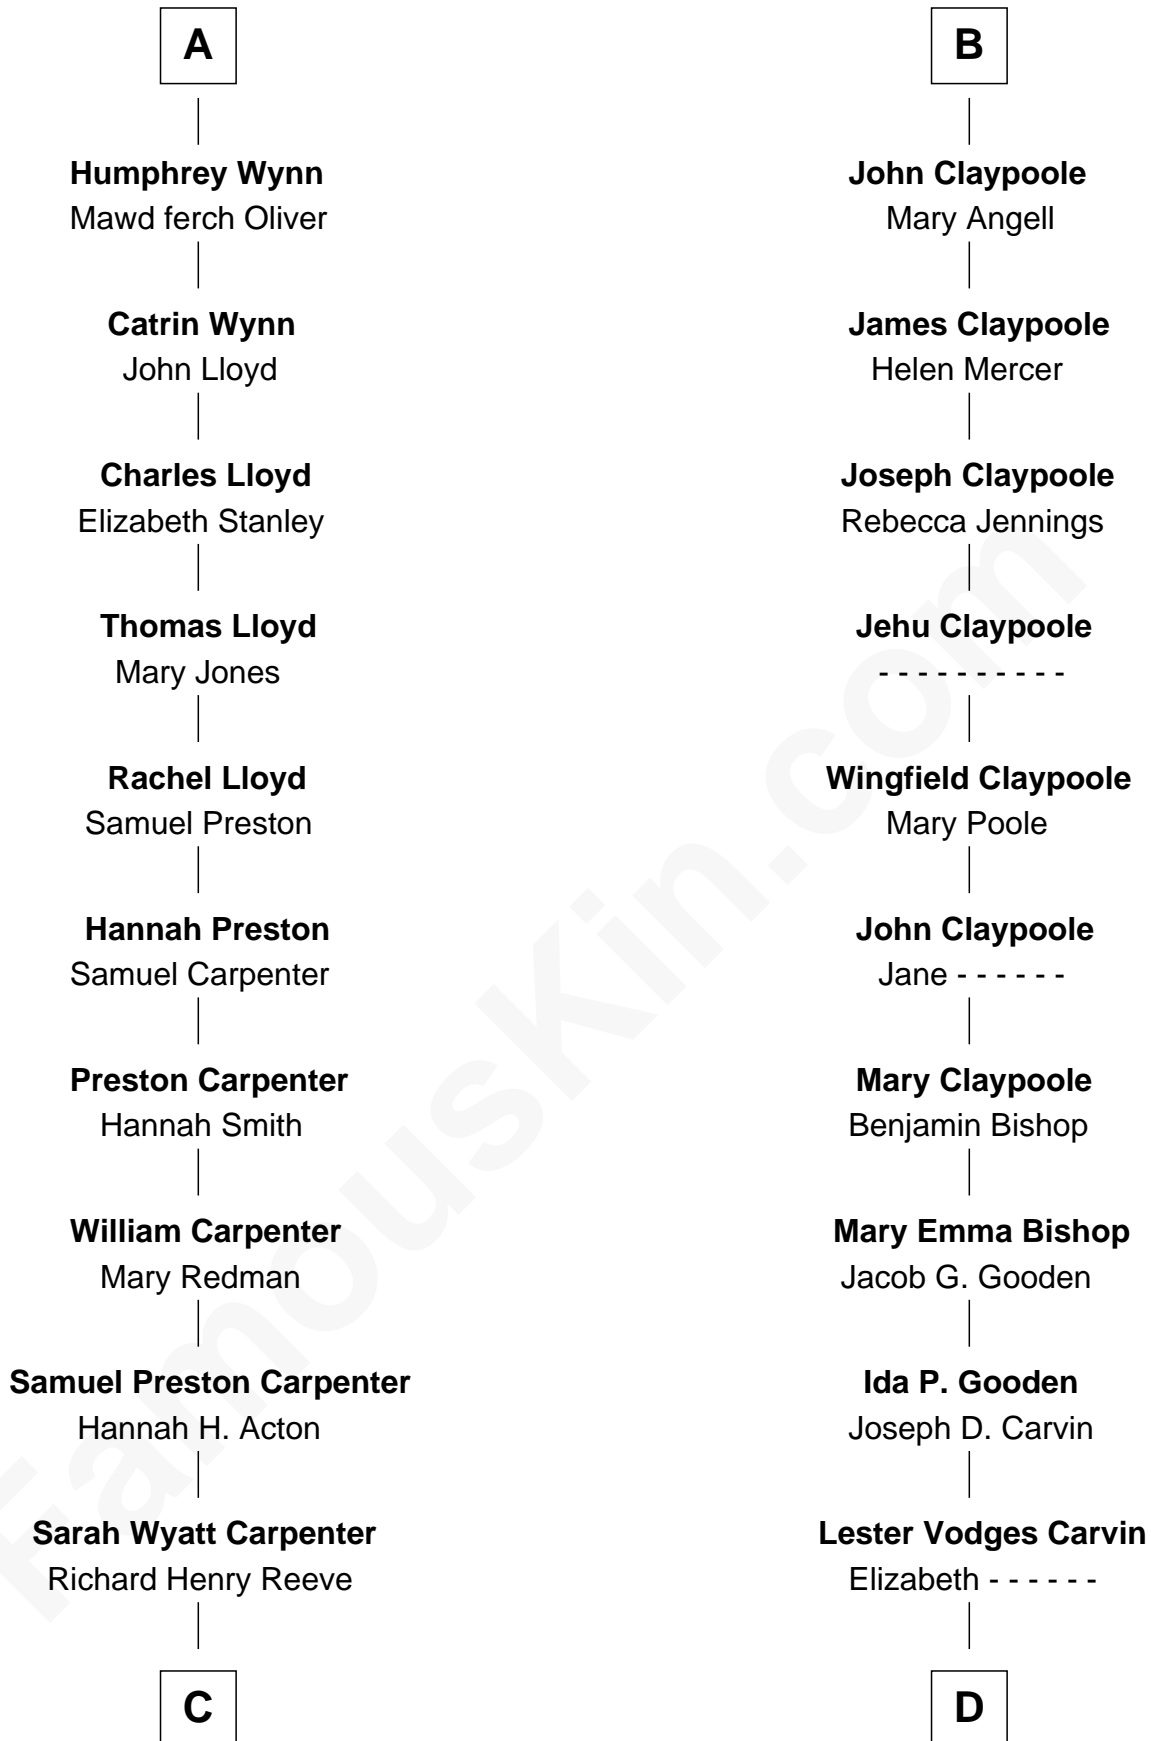

FamousKin.com
Relationship Chart of
Christopher Reeve
Movie Actor

18th cousin 2 times removed of
Valerie Bertinelli
Television Actress

C

Augustus Henry Reeve
Margaretta Willis Baldwin

Richard Henry Reeve
Anne Conrad D'Olier