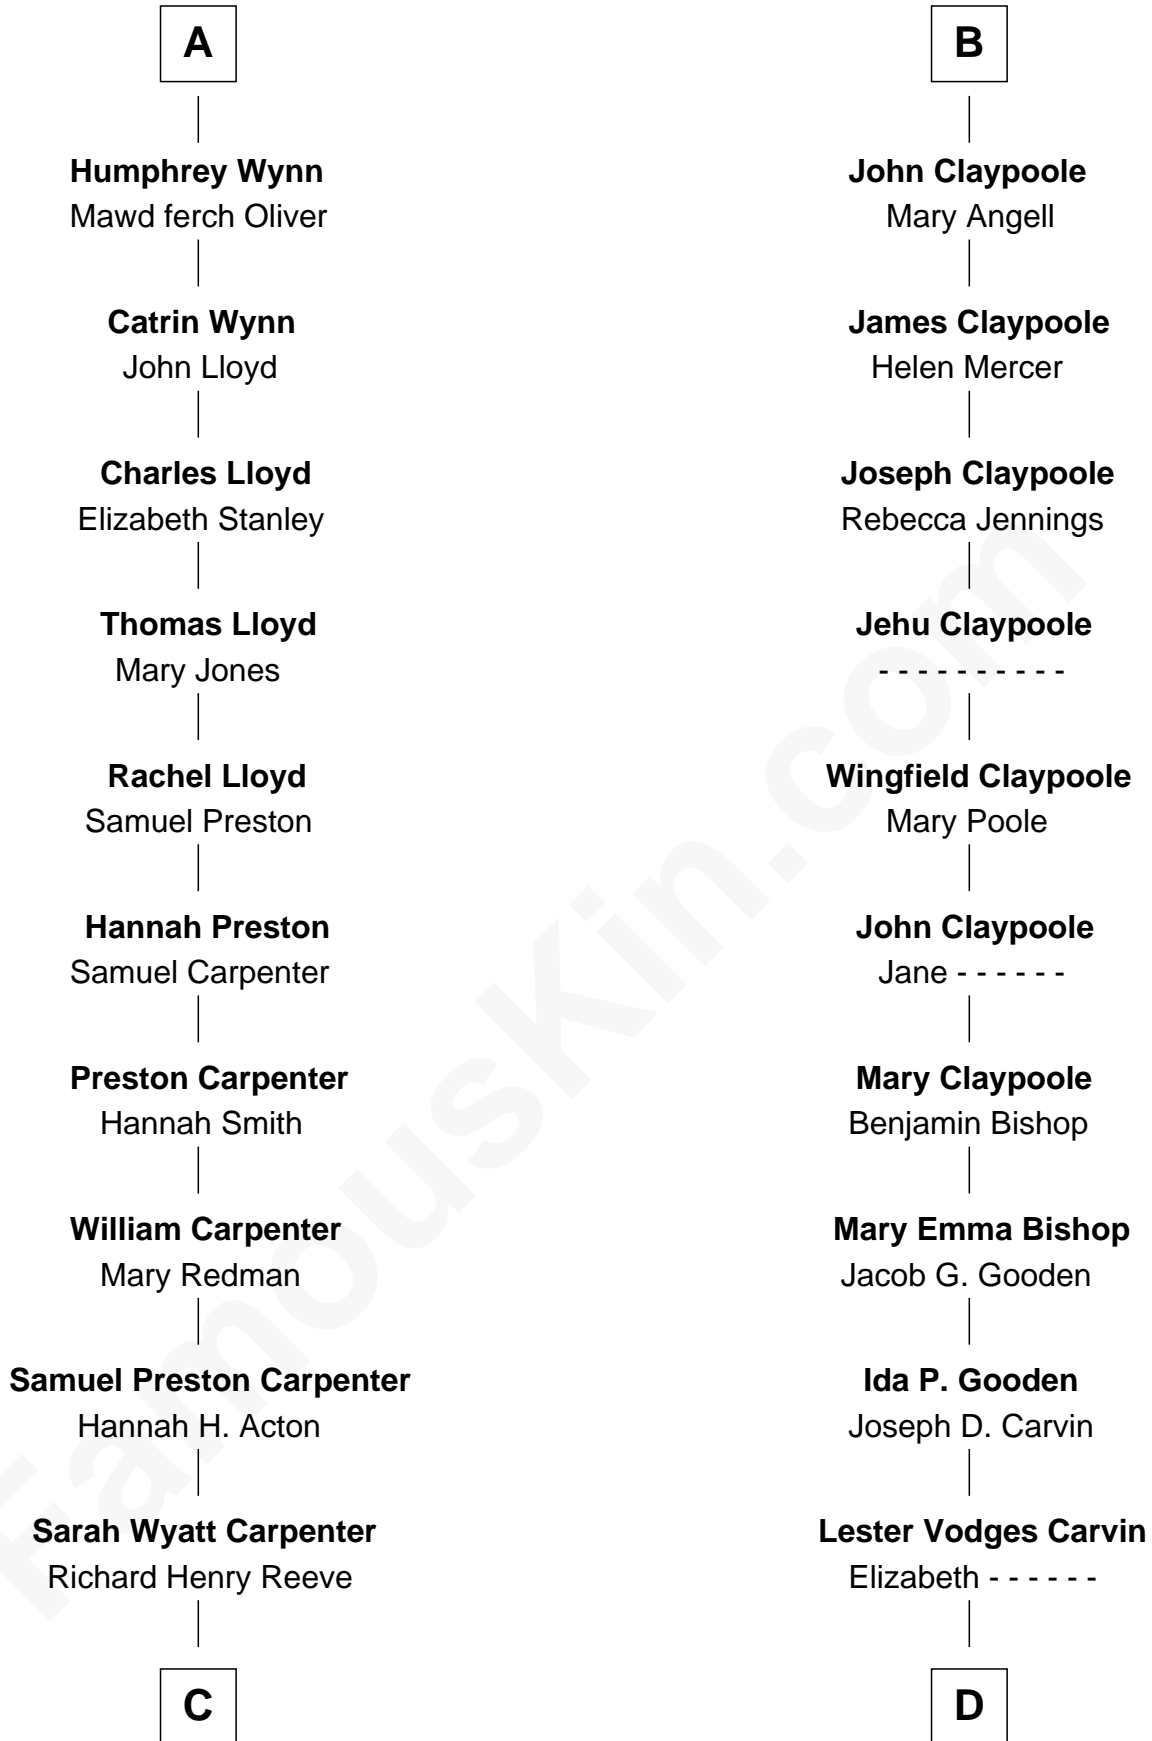

FamousKin.com
Relationship Chart of
Christopher Reeve
Movie Actor

18th cousin 2 times removed of
Valerie Bertinelli
Television Actress

C

Augustus Henry Reeve
Margaretta Willis Baldwin

Richard Henry Reeve
Anne Conrad D'Olier

Franklin D'Olier Reeve
Barbara Pitney Lamb

Christopher Reeve
Movie Actor

D

Nancy L. Carvin
Andrew Francis Bertinelli

Valerie Bertinelli
Television Actress

FamousKin.com