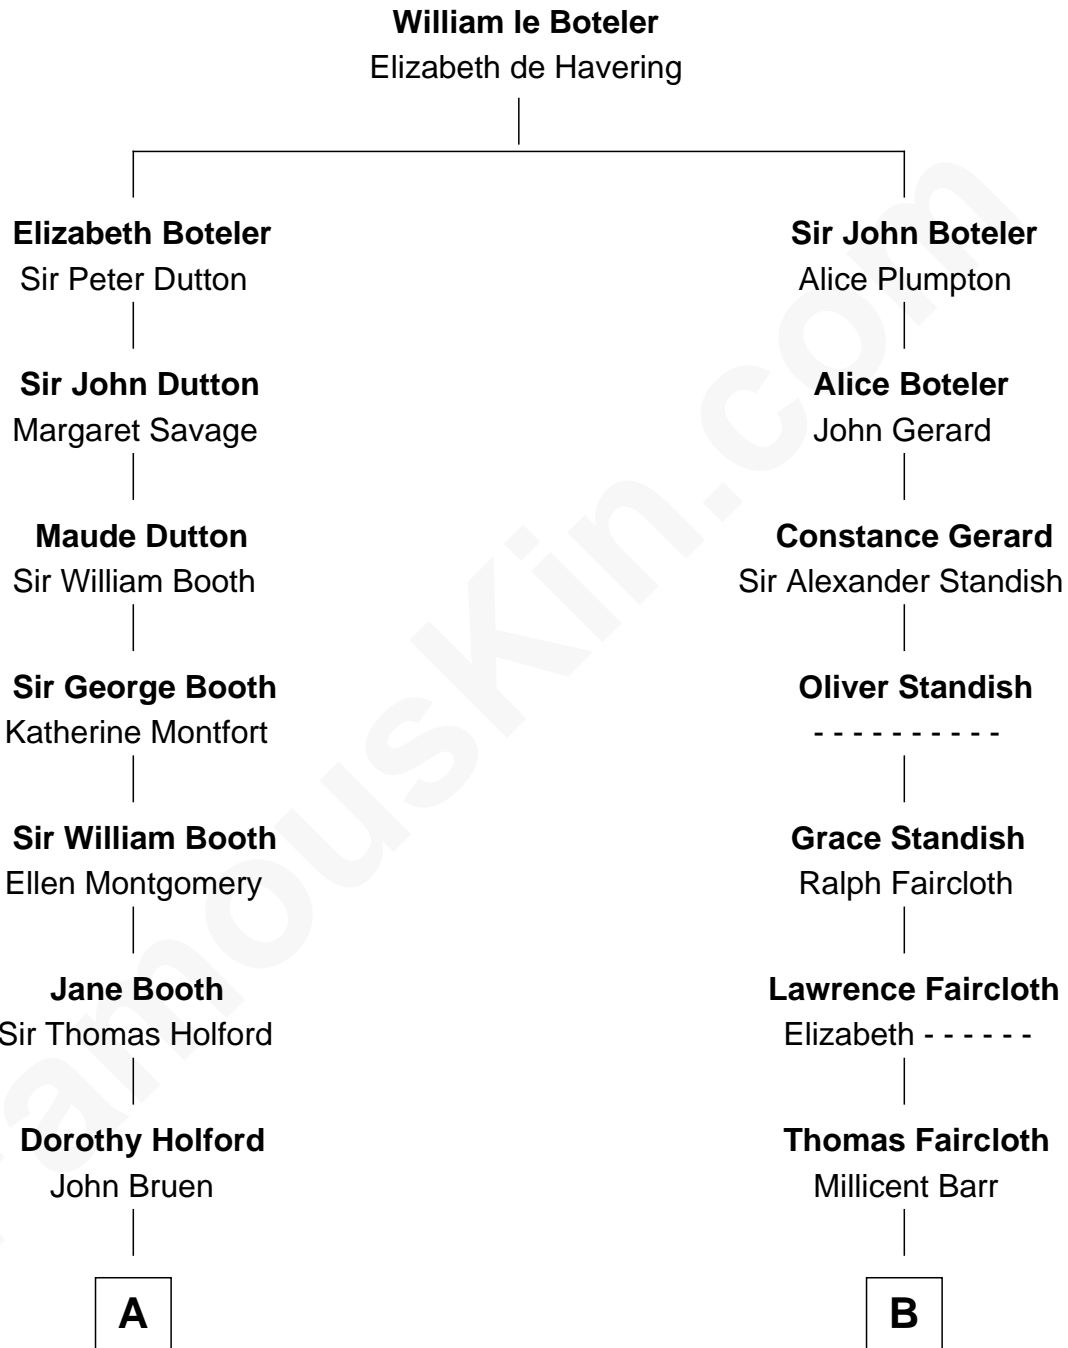

FamousKin.com
Relationship Chart of
Christopher Reeve
Movie Actor

19th cousin 1 time removed of
Matt Damon
Movie Actor

C

Richard Henry Reeve
Anne Conrad D'Olier

Franklin D'Olier Reeve
Barbara Pitney Lamb

Christopher Reeve
Movie Actor

D

Alberth Howe Damon
Grace Henrietta Telfer

Albert Howe Damon
Roberta M. Fay

Kent Telfer Damon
Nancy June Carlsson-Paige

Matt Damon
Movie Actor

FamousKin.com