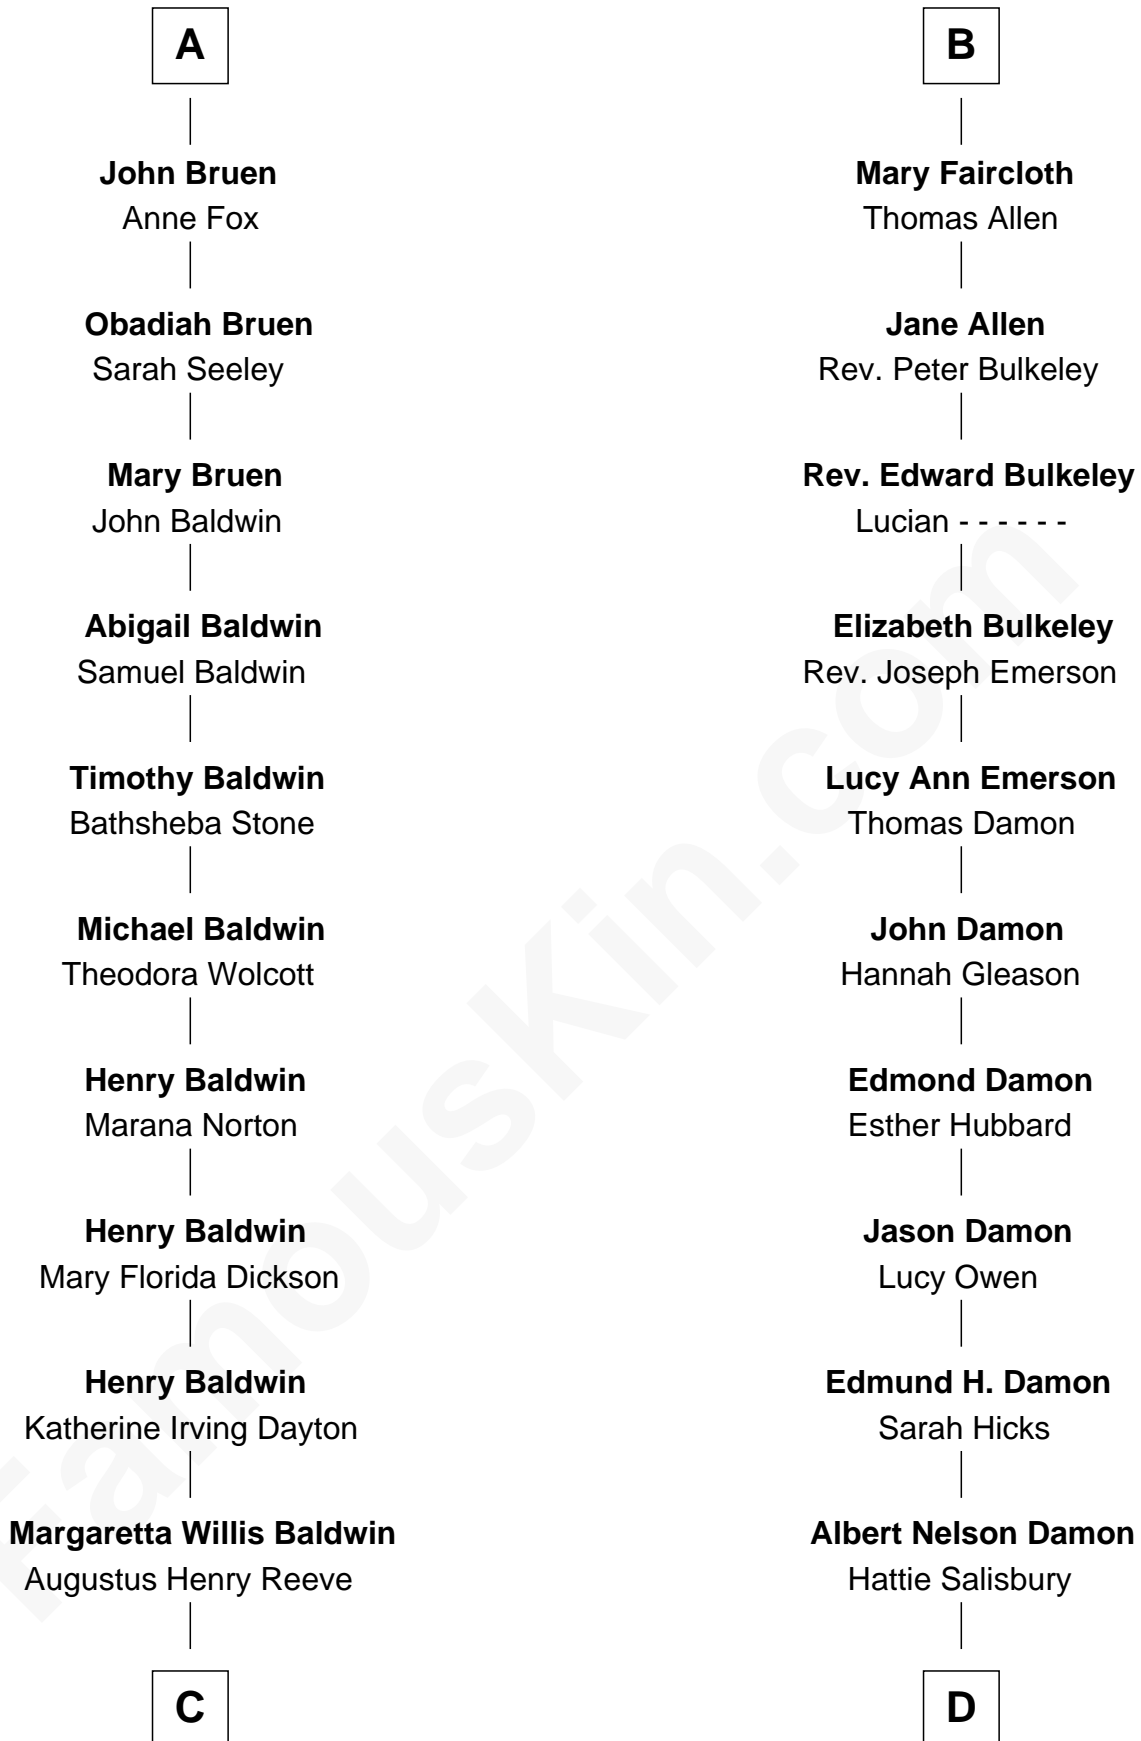

FamousKin.com
Relationship Chart of
Christopher Reeve
Movie Actor

19th cousin 1 time removed of
Matt Damon
Movie Actor

C

Richard Henry Reeve
Anne Conrad D'Olier

Franklin D'Olier Reeve
Barbara Pitney Lamb

Christopher Reeve
Movie Actor

D

Alberth Howe Damon
Grace Henrietta Telfer

Albert Howe Damon
Roberta M. Fay

Kent Telfer Damon
Nancy June Carlsson-Paige

Matt Damon
Movie Actor

FamousKin.com