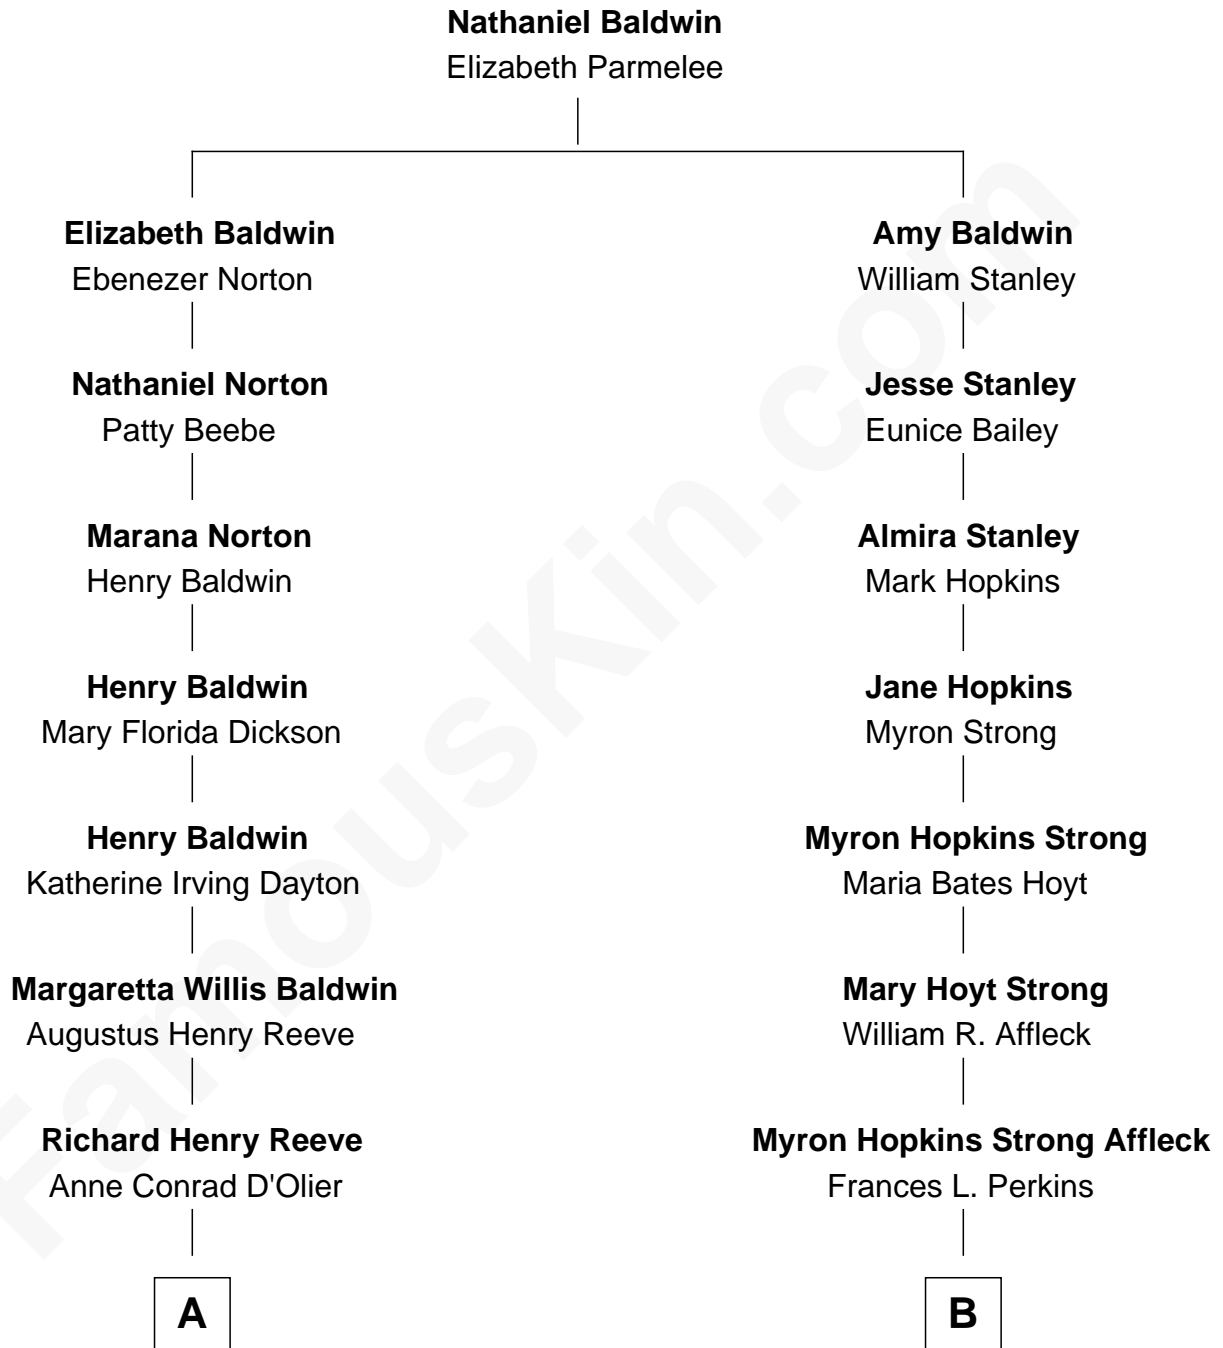

FamousKin.com
Relationship Chart of
Christopher Reeve
Movie Actor

8th cousin 1 time removed of
Ben Affleck
Movie Actor

FamousKin.com