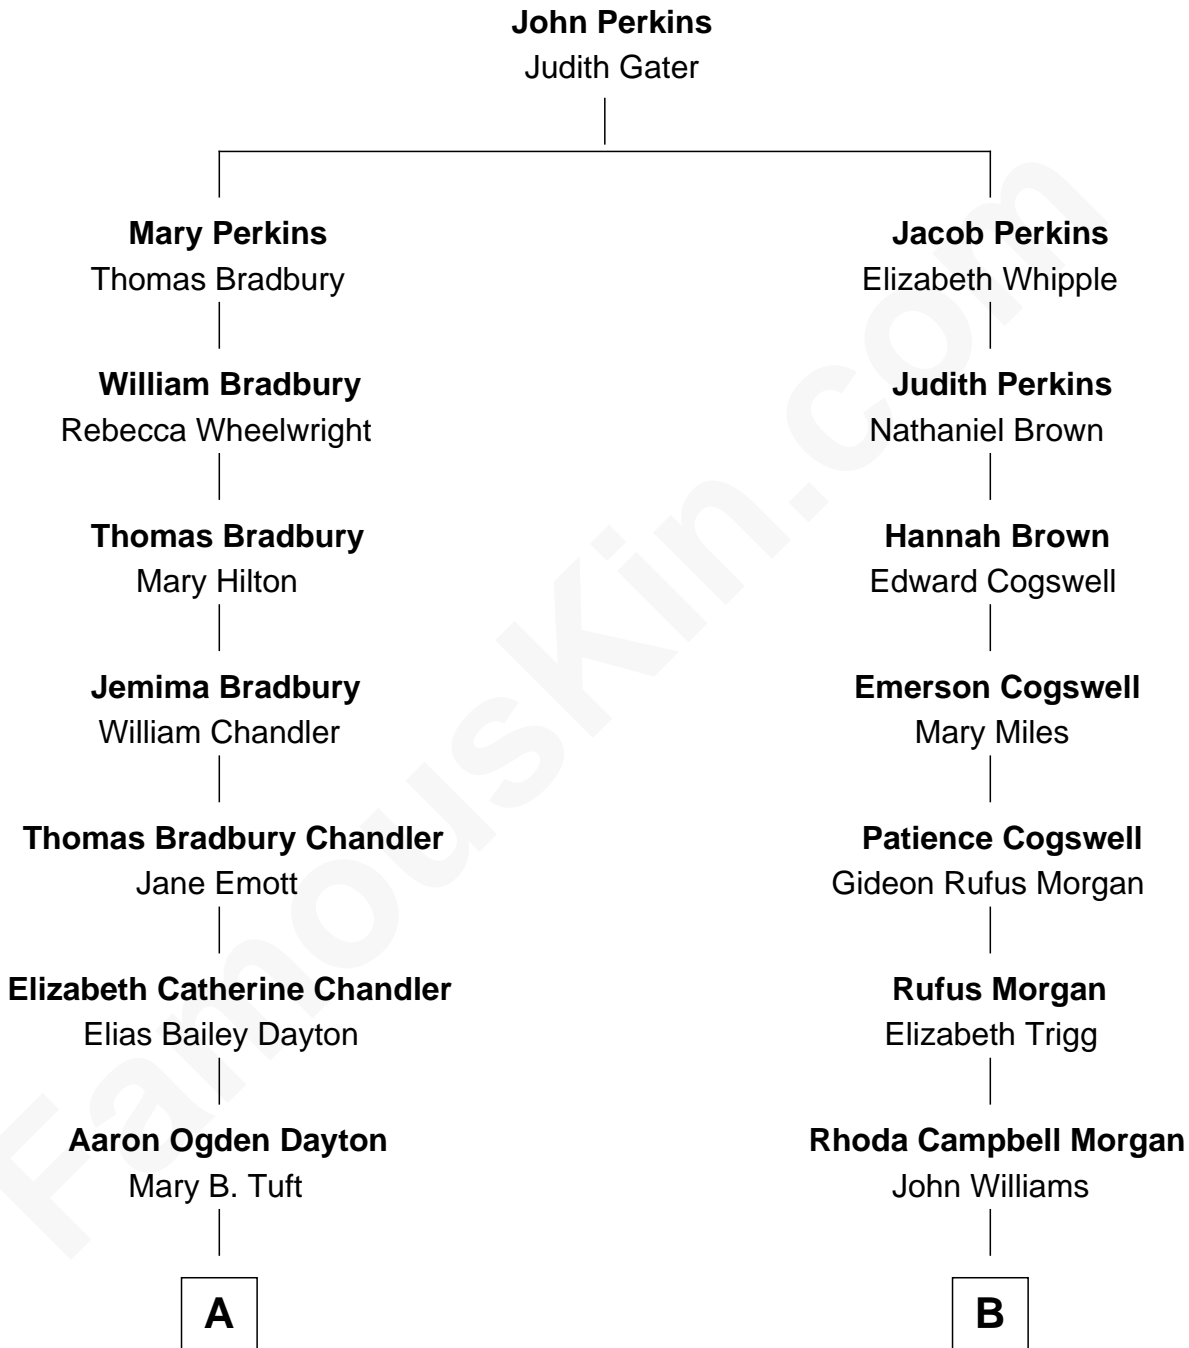

FamousKin.com
Relationship Chart of
Christopher Reeve
Movie Actor

9th cousin 2 times removed of
Tennessee Williams
Author of A Streetcar Named Desire

A

Katherine Irving Dayton

Henry Baldwin

Margaretta Willis Baldwin

Augustus Henry Reeve

Richard Henry Reeve

Anne Conrad D'Olier

Franklin D'Olier Reeve

Barbara Pitney Lamb

Christopher Reeve

Movie Actor

B