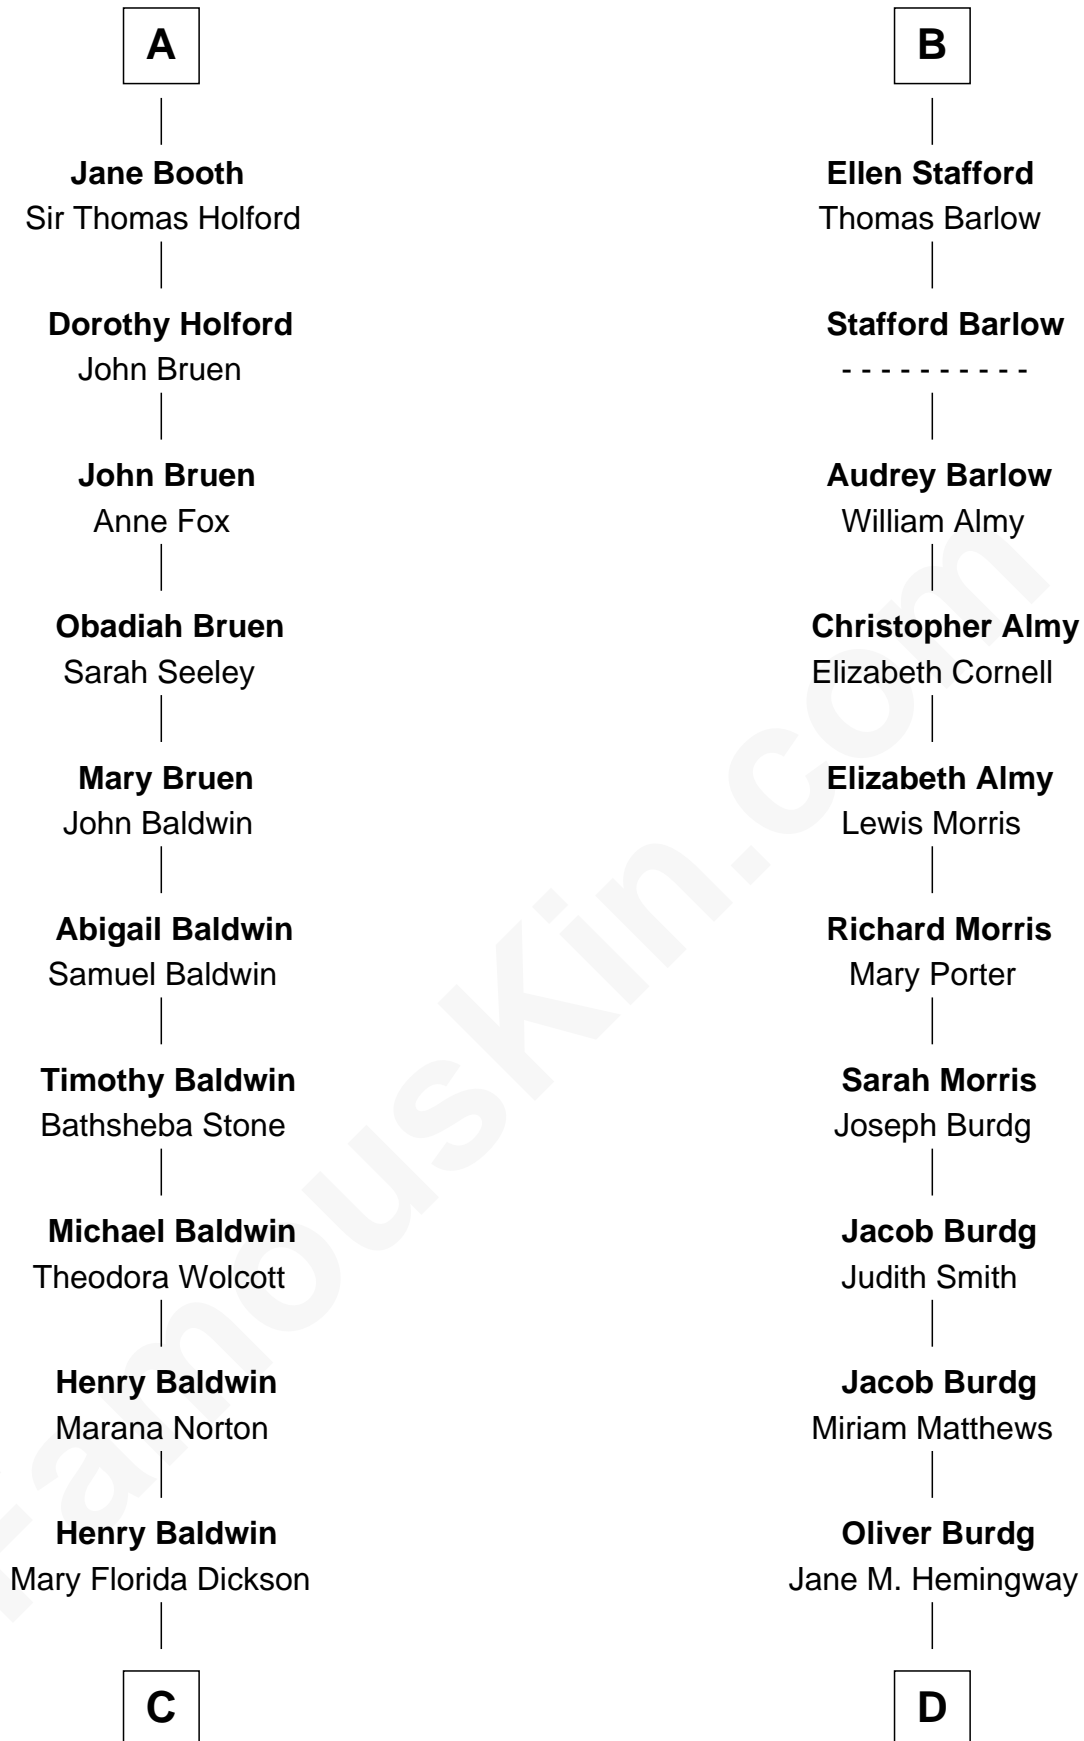

FamousKin.com
Relationship Chart of
Christopher Reeve
Movie Actor

19th cousin 2 times removed of
Richard Nixon
37th U.S. President

Katherine de Hastang
 Ralph de Stafford

C

Henry Baldwin
Katherine Irving Dayton

Margaretta Willis Baldwin
Augustus Henry Reeve

Richard Henry Reeve
Anne Conrad D'Olier

Franklin D'Olier Reeve
Barbara Pitney Lamb

Christopher Reeve
Movie Actor

D

Almira Park Burdg
Franklin Milhous

Hannah Milhous
Francis Anthony Nixon