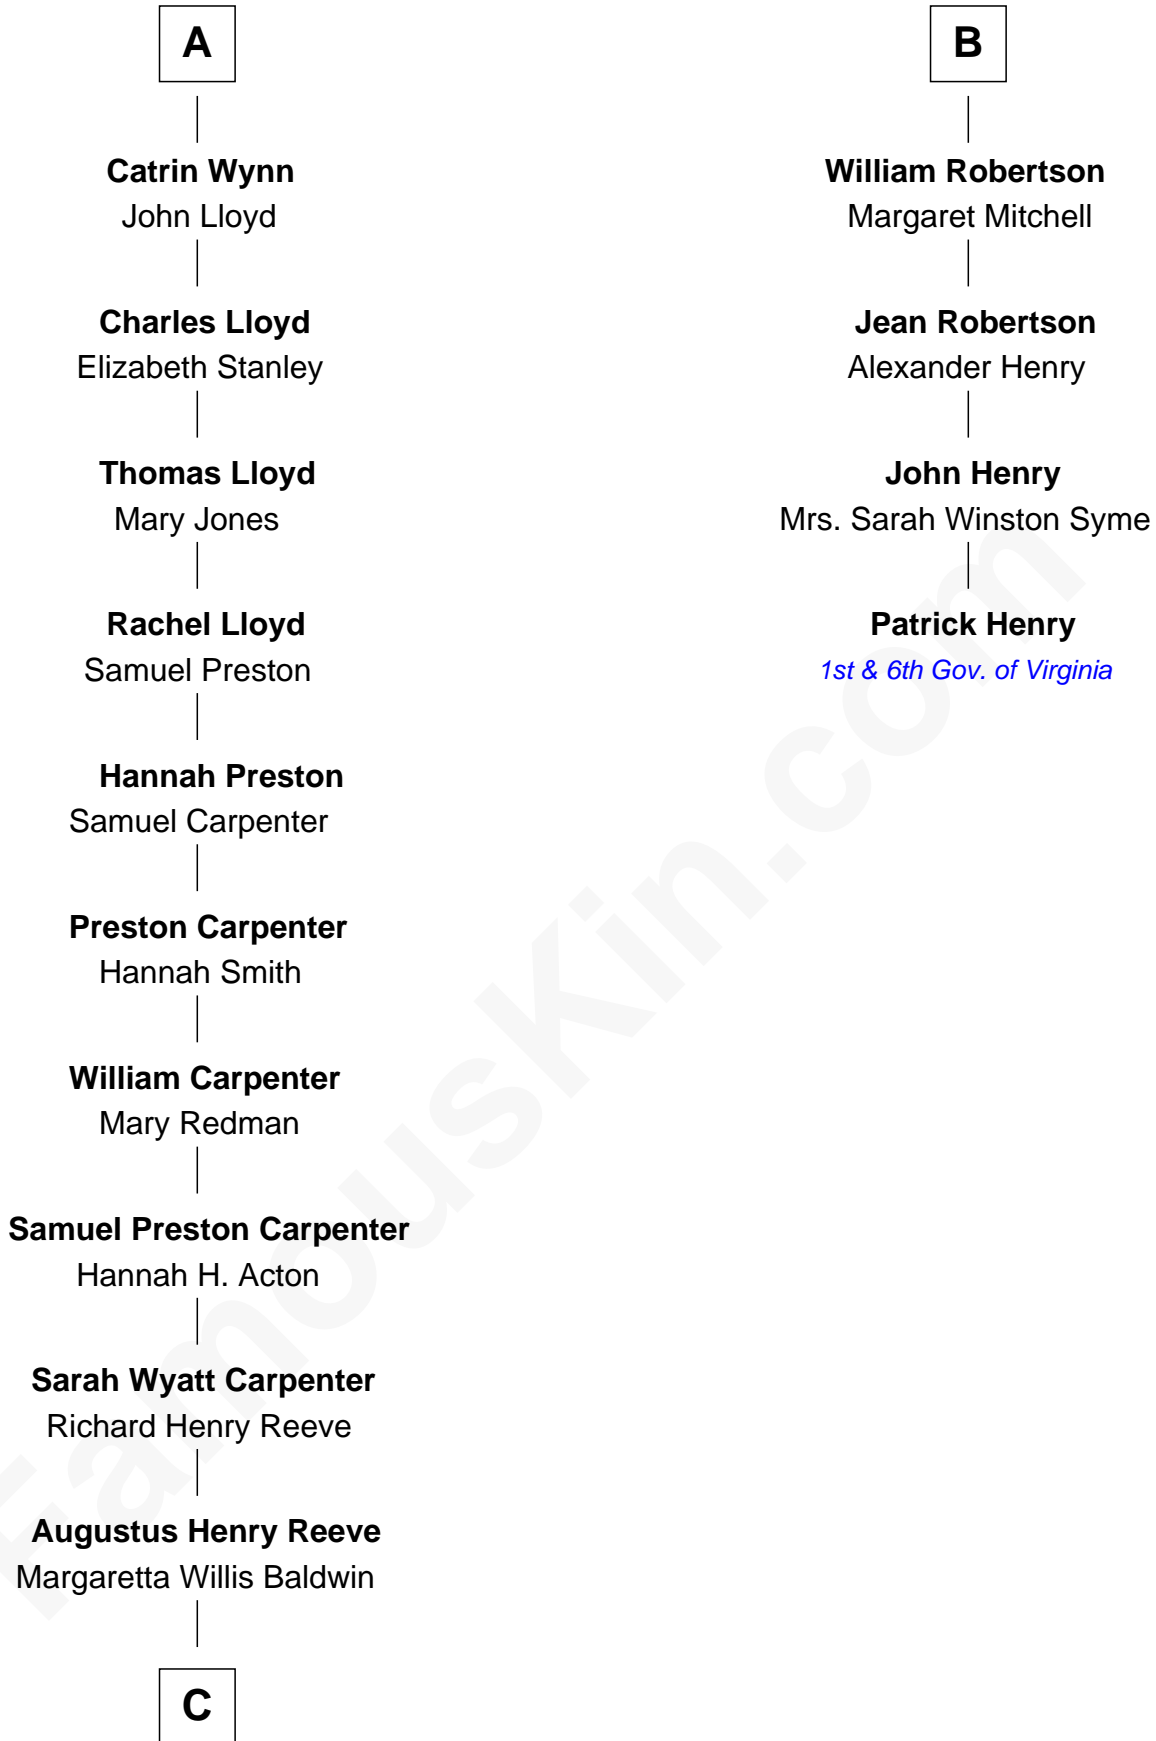

FamousKin.com
Relationship Chart of
Christopher Reeve
Movie Actor

10th cousin 9 times removed of
Patrick Henry
1st and 6th Governor of Virginia

C

Richard Henry Reeve

Anne Conrad D'Olier

Franklin D'Olier Reeve

Barbara Pitney Lamb

Christopher Reeve

Movie Actor

FamousKin.com