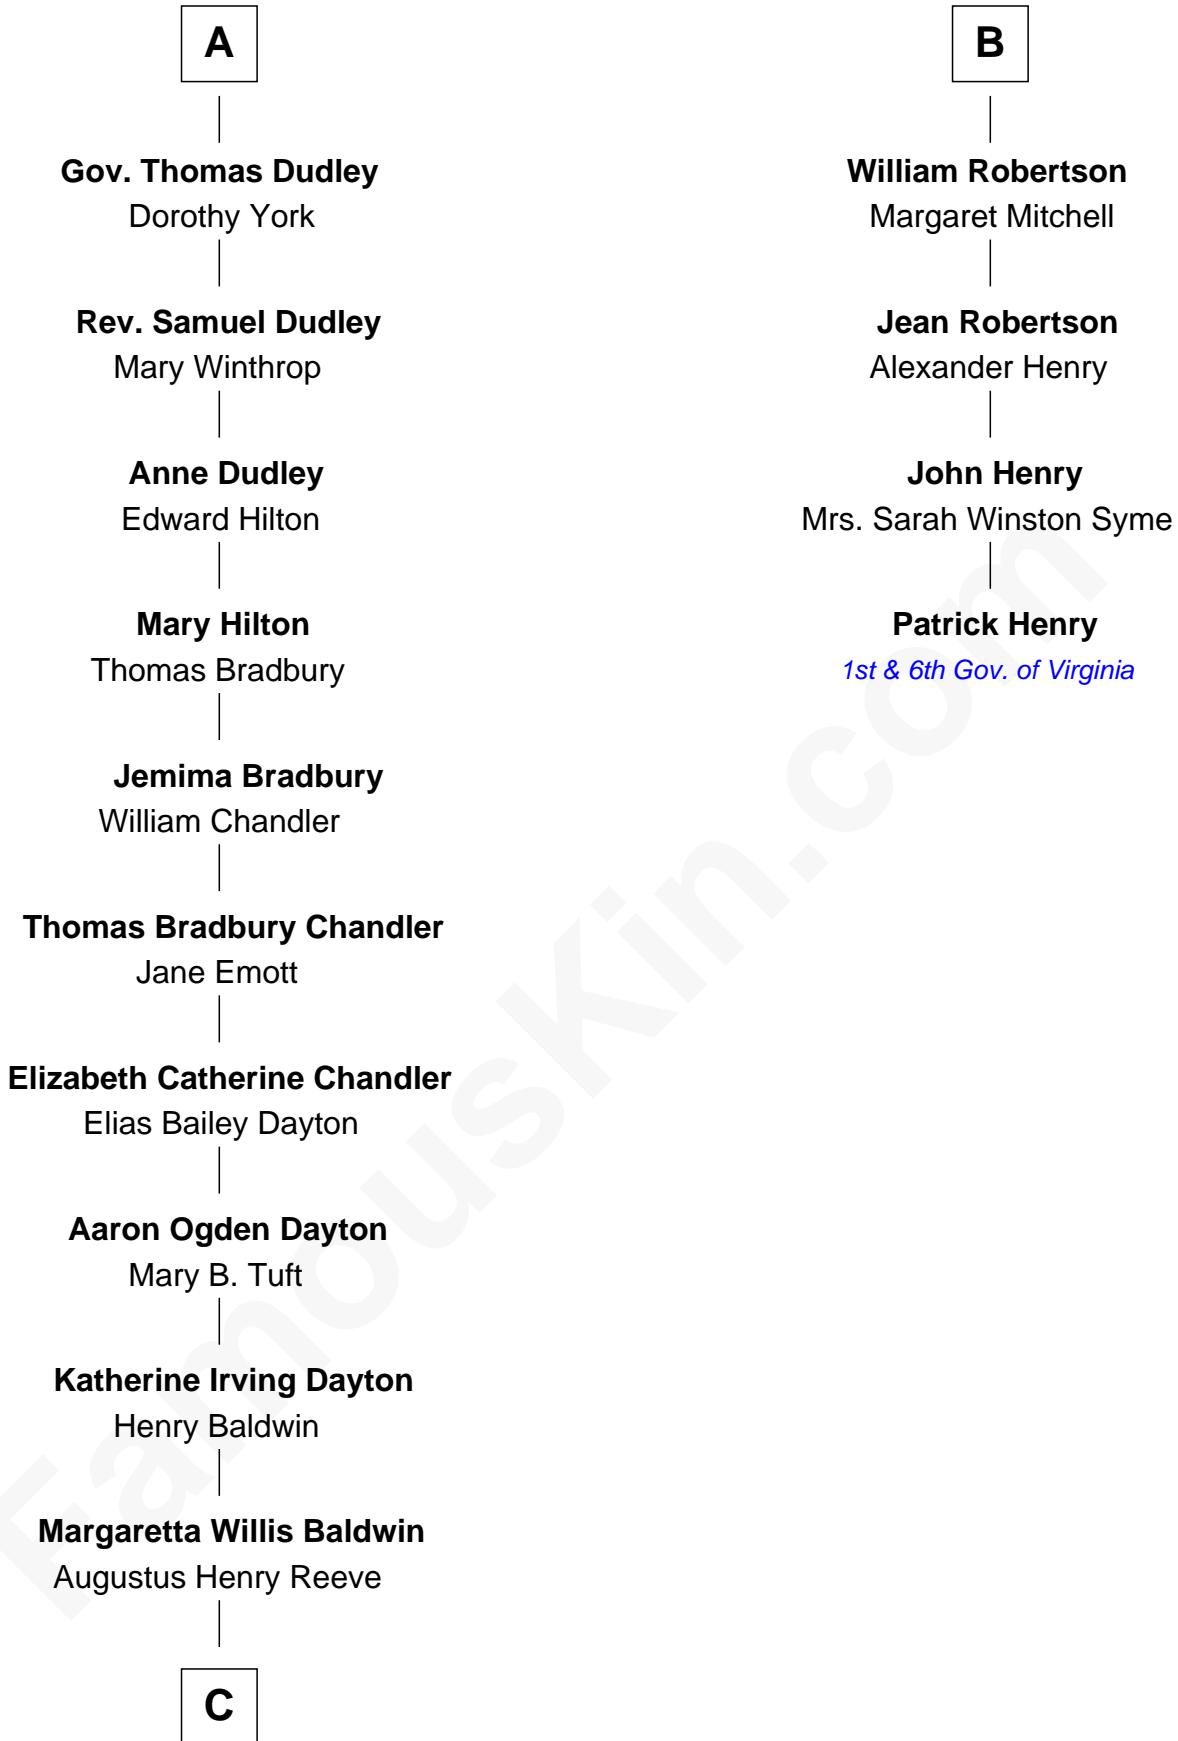

FamousKin.com
Relationship Chart of
Christopher Reeve
Movie Actor

10th cousin 9 times removed of
Patrick Henry
1st and 6th Governor of Virginia

Sir Thomas de Holand
 Alice Fitzalan

C

Richard Henry Reeve

Anne Conrad D'Olier

Franklin D'Olier Reeve

Barbara Pitney Lamb

Christopher Reeve

Movie Actor