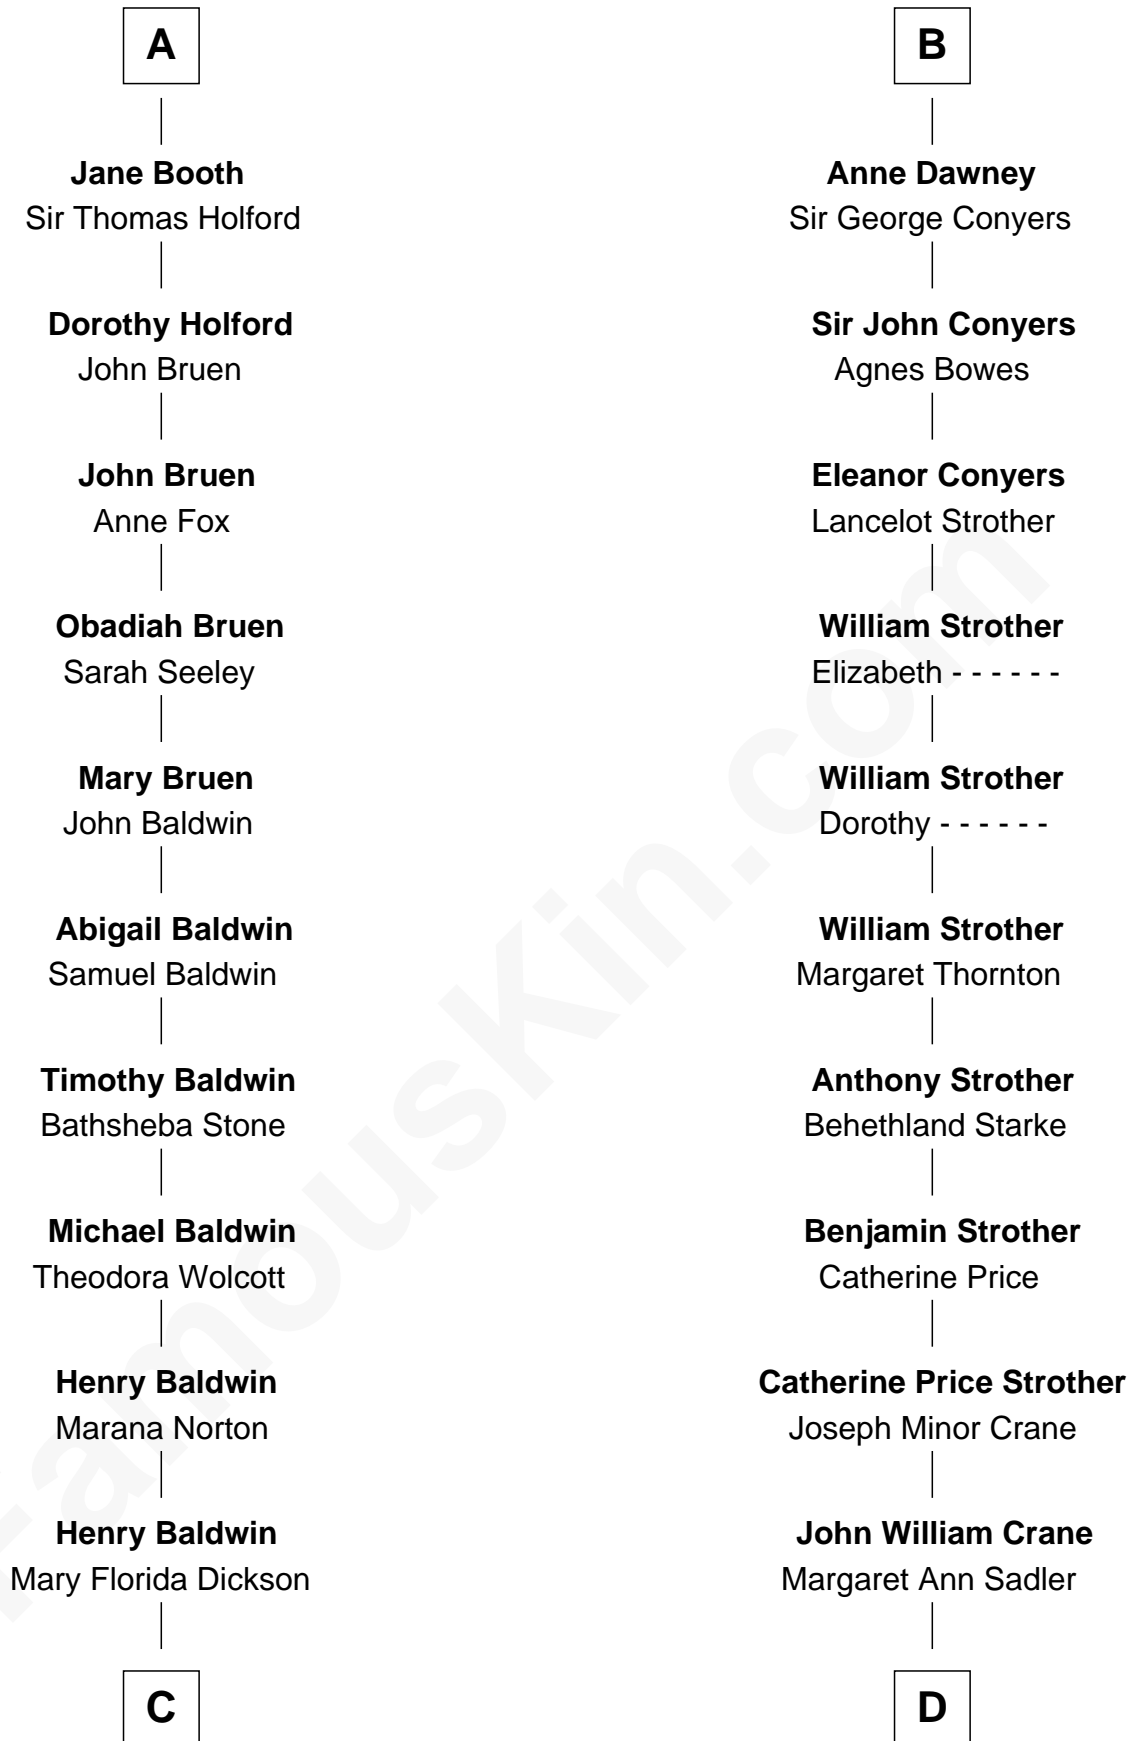

FamousKin.com
Relationship Chart of
Christopher Reeve
Movie Actor

19th cousin 2 times removed of
Randolph Scott
Movie Actor

Katherine de Hastang
 Ralph de Stafford

C

Henry Baldwin
Katherine Irving Dayton

Margaretta Willis Baldwin
Augustus Henry Reeve

Richard Henry Reeve
Anne Conrad D'Olier

Franklin D'Olier Reeve
Barbara Pitney Lamb

Christopher Reeve
Movie Actor

D

Joseph Minor Crane
Lavinia Lionberger

Lucy Lionberger Crane
George Grant Scott

Randolph Scott
Movie Actor