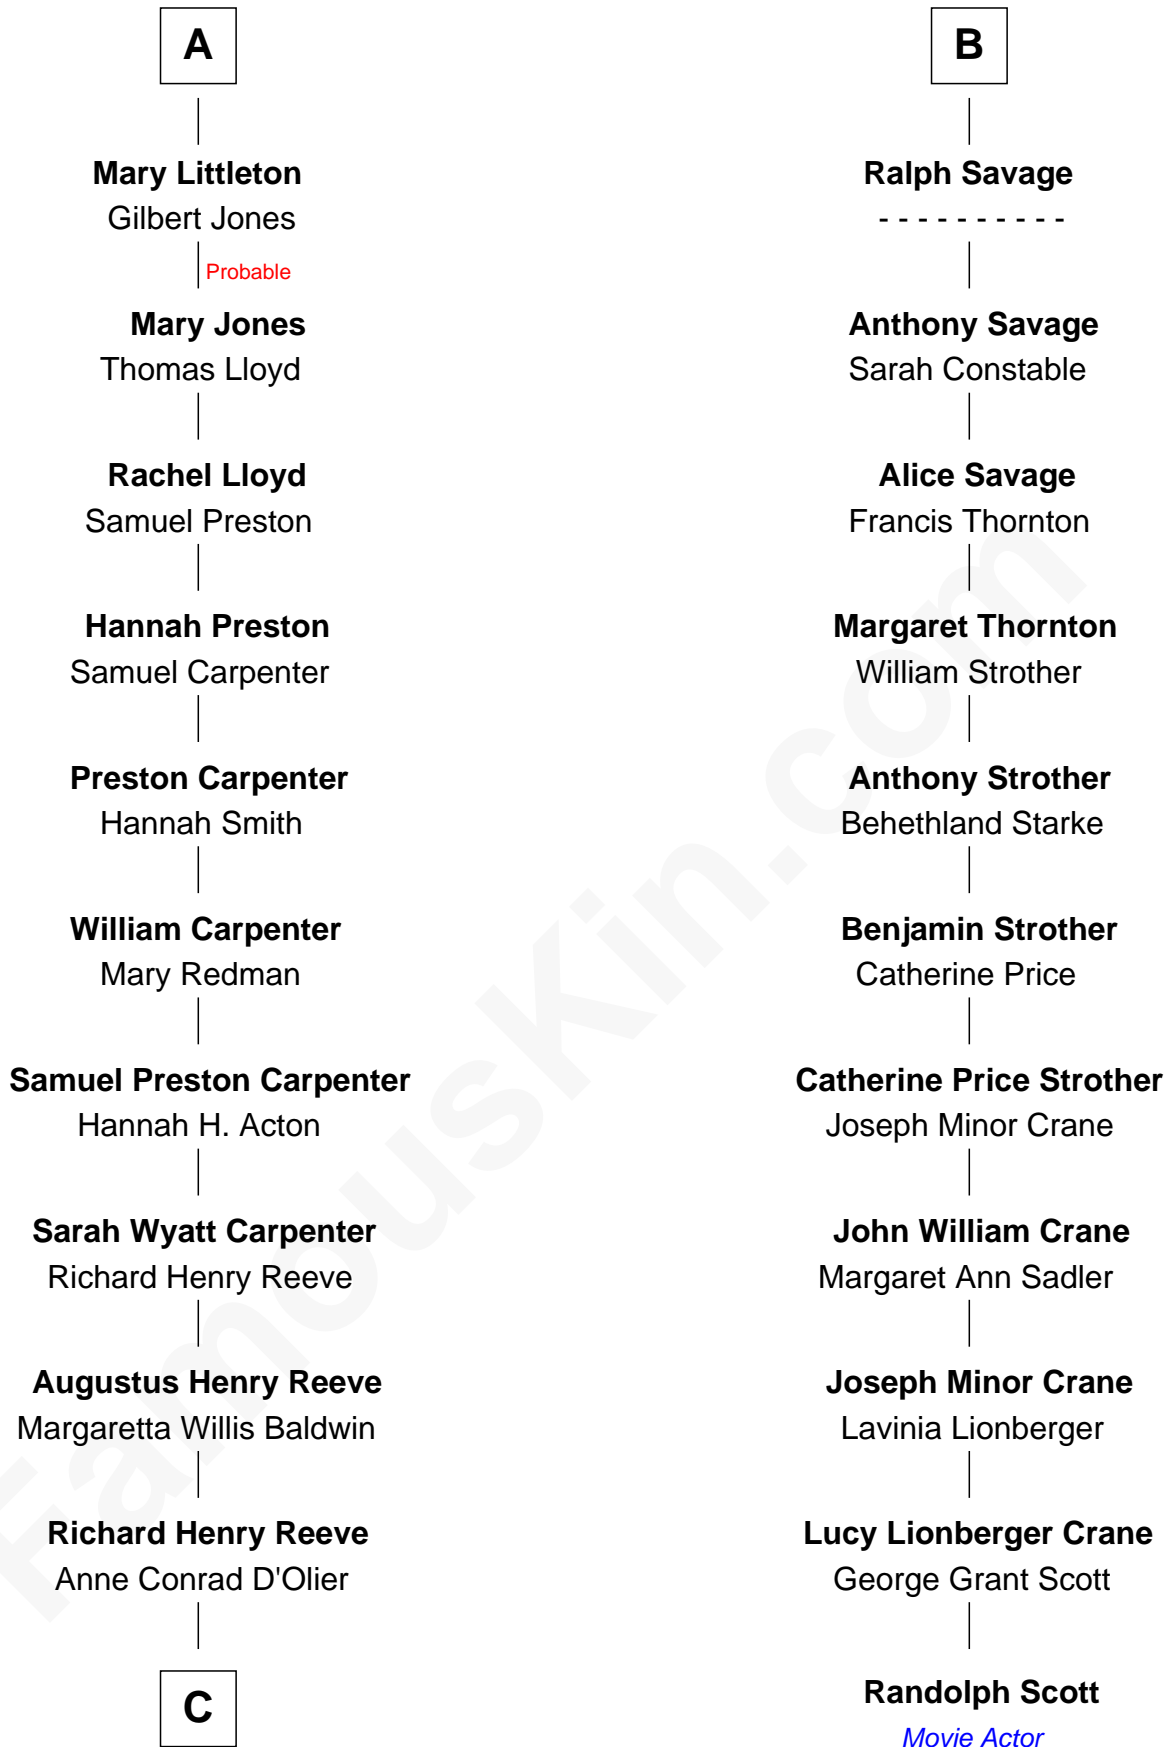

FamousKin.com
Relationship Chart of
Christopher Reeve
Movie Actor

17th cousin 1 time removed of
Randolph Scott
Movie Actor

C

Franklin D'Olier Reeve

Barbara Pitney Lamb

Christopher Reeve

Movie Actor

FamousKin.com