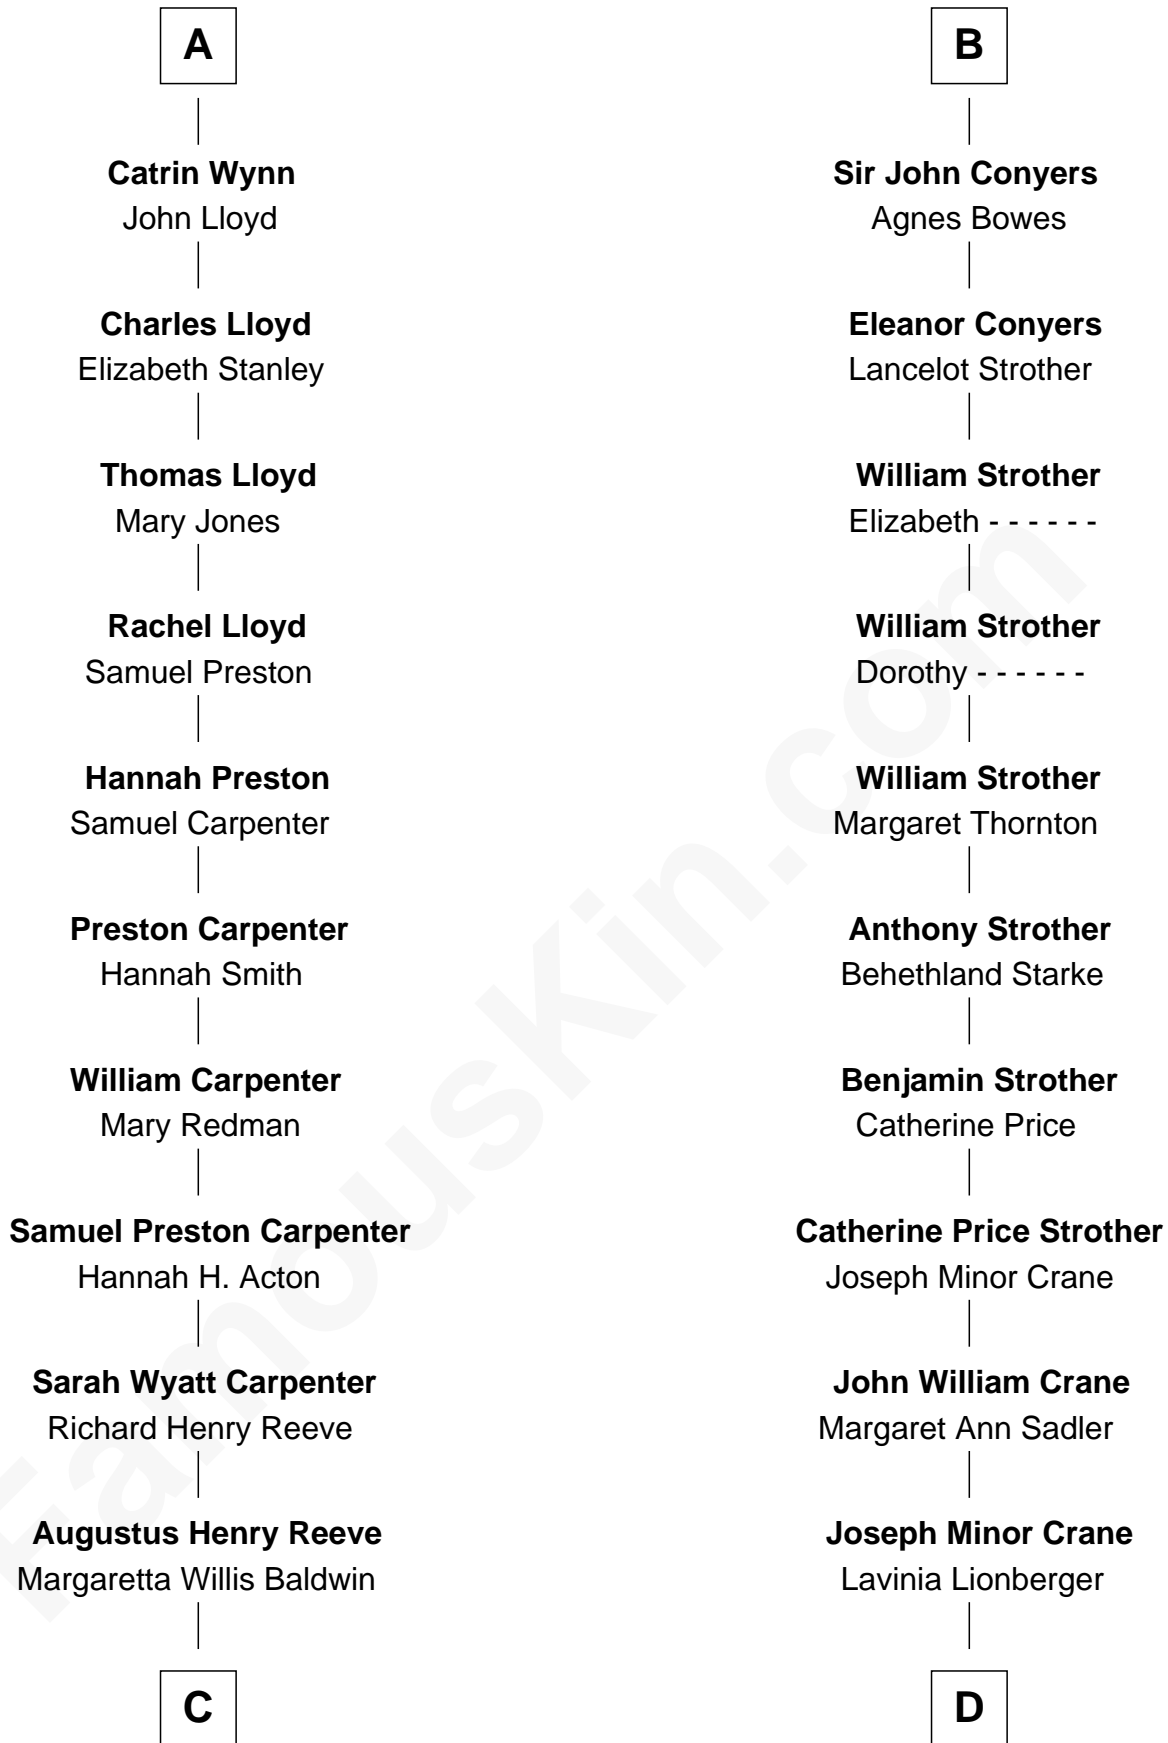

**FamousKin.com**  
**Relationship Chart of**  
**Christopher Reeve**  
*Movie Actor*

18th cousin 1 time removed of  
**Randolph Scott**  
*Movie Actor*

FamousKin.com