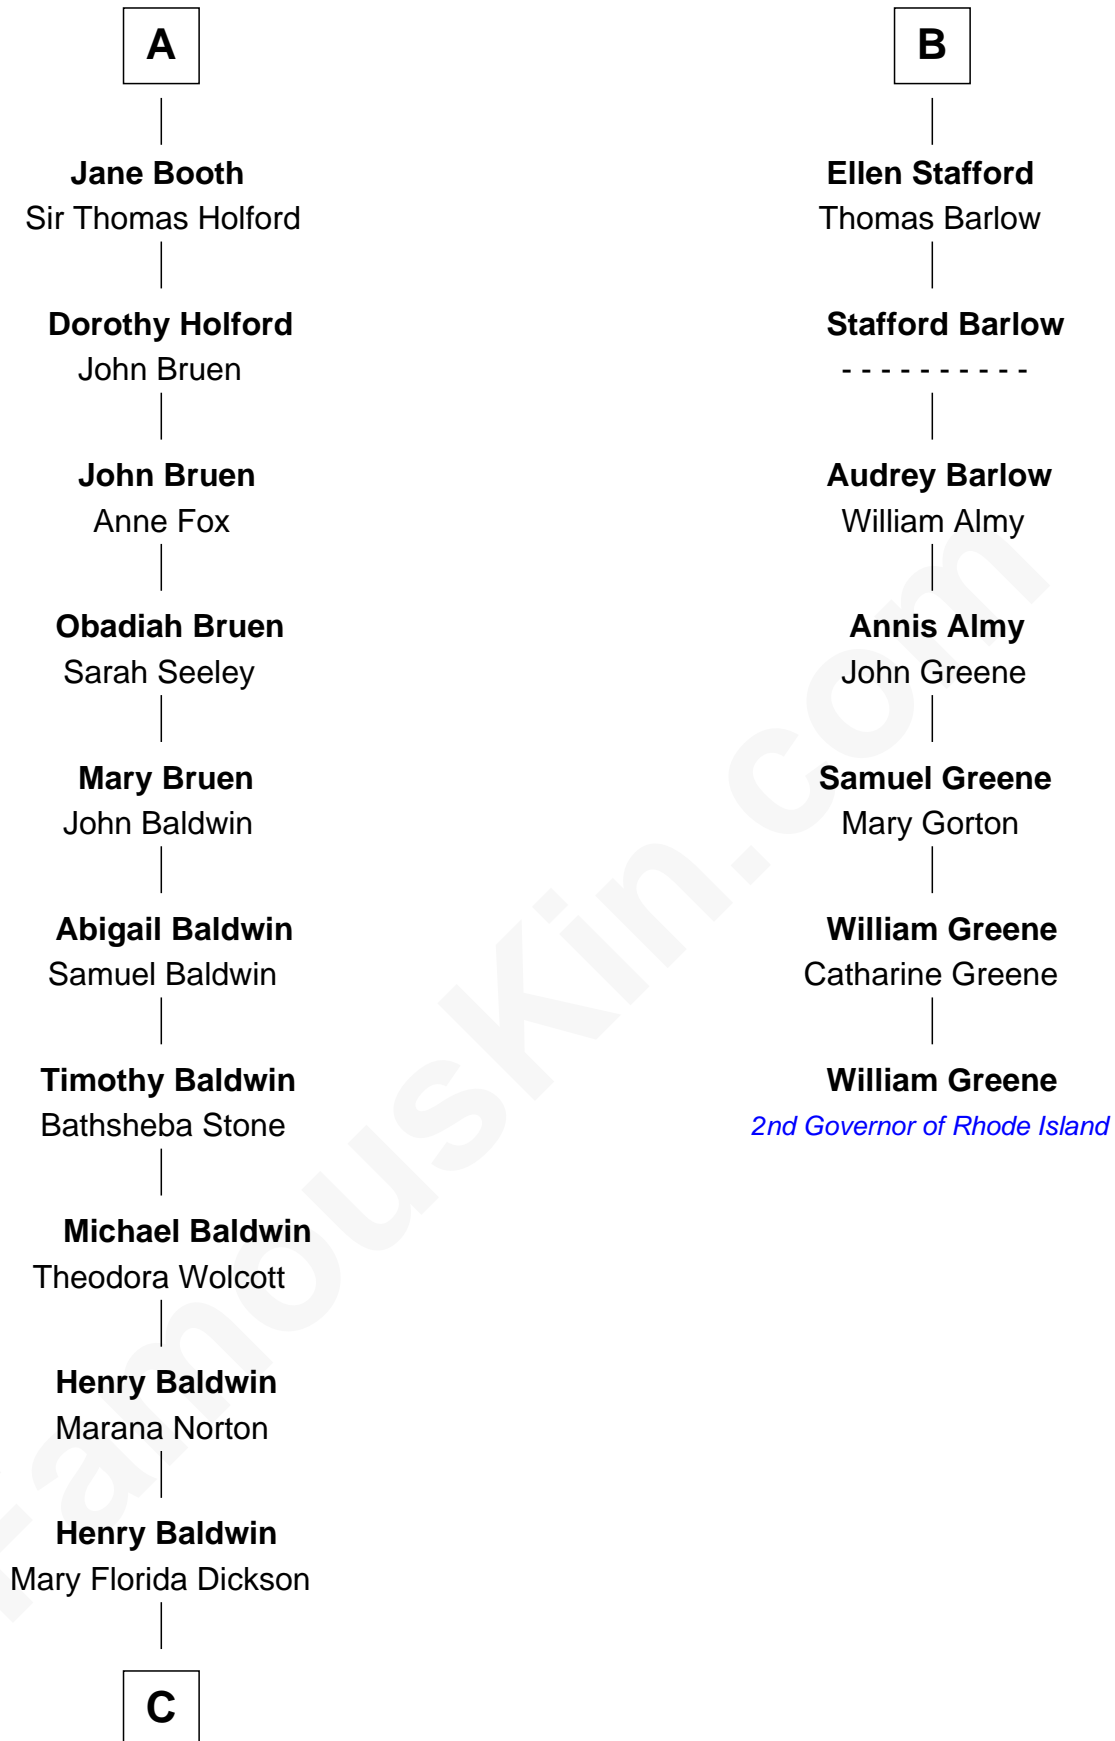

FamousKin.com
Relationship Chart of
Christopher Reeve
Movie Actor

13th cousin 8 times removed of
William Greene
2nd Governor of Rhode Island

Katherine de Hastang
 Ralph de Stafford

C

Henry Baldwin
Katherine Irving Dayton

Margaretta Willis Baldwin
Augustus Henry Reeve

Richard Henry Reeve
Anne Conrad D'Olier

Franklin D'Olier Reeve
Barbara Pitney Lamb

Christopher Reeve
Movie Actor

FamousKin.com